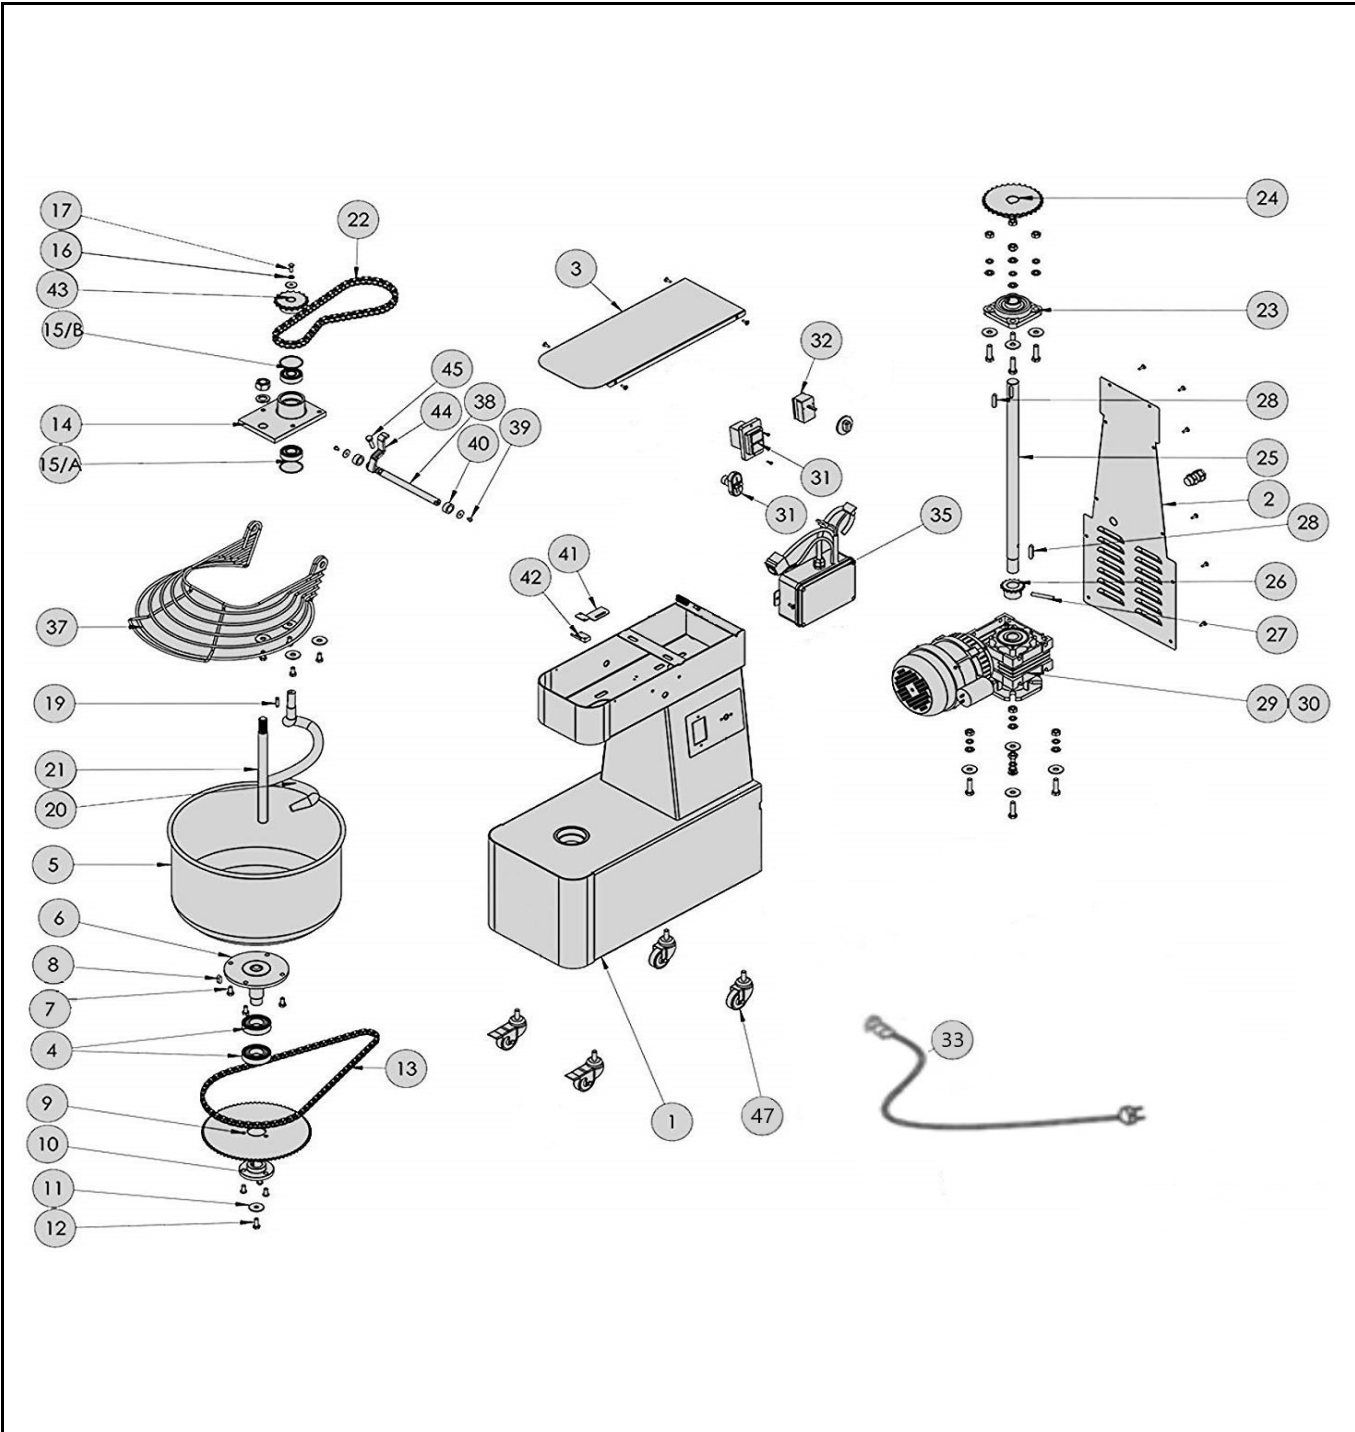

Drawing

Tools for Chefs

Hendi B.V.  
 Steenoven 21  
 3911 TX Rhenen  
 The Netherlands

Batch #	Appliance part#
000000 and up	226315

Description
Spiral mixer with fixed bowl 10L

Date	18-03-2020	Revision #	1.0
Revision	First Bill of Materials (BOM)		

<b>Date</b>	18-03-2020	<b>Revision #</b>	1.0
<b>Revision</b>	First Bill of Materials (BOM)		

Item	Description	Part#	Quantity	Remark	Picture
1	Housing base	n/a	1		
2	Housing panel (back)	n/a	1		
3	Housing panel (top)	n/a	1		
4	Bearing	n/a	1		
5	Bowl (10Ltr)	n/a	1		
6	Bowl support axle	n/a	1		
7	Screw	n/a	4		
8	Support axle key	n/a	1		
9	Gear	n/a	1		
10	Bowl support axle mount	n/a	1		
11	Washer	n/a	4		
12	Screw	n/a	4		
13	Lower drive chain	n/a	1		
14	Spiral support	n/a	1		
15/A	Bearing	n/a	1		
15/B	Bearing	n/a	1		
16	Washer	n/a	1		
17	Screw	n/a	1		
18	Screw	n/a	1		
19	Spiral key	n/a	1		
20	Spiral	n/a	1		
21	Dough breaker	n/a	1		
22	Upper drive chain	n/a	1		
23	Drive axle support	n/a	1		
24	Upper drive gear	n/a	1		
25	Drive shaft	n/a	1		
26	Lower drive gear	n/a	1		
27	Drive shaft pin	n/a	1		
28	Drive shaft key	n/a	1		
29	Motor 230V 370W	n/a	1	Incl. item 30	
30	Transmission box	nss	1		
31	Switch	942314	1		
32	Timer	n/a	1		
33	Power cord	n/a	1		
34	Microswitch cable	n/a	1		
35	Speed switch unit	n/a	1	Not available for this model	
37	Bowl guard	n/a	1		
38	Bowl guard axle	n/a	1		
39	Screw	n/a	2		
40	Washer	n/a	2		
41	Microswitch bracket	n/a	1		
42	Microswitch	n/a	1		
43	Spiral drive gear	n/a	1		
44	Bracket	n/a	1		
45	Screw	n/a	2		
47	Wheels	943397	4	Sold as set of 4	

### Circuit diagram

 <b style="font-size: 2em; margin-left: 10px;">HENDI</b> <span style="color: #808000; font-size: 0.8em; margin-left: 10px;">Tools for Chefs</span> <b>Hendi B.V.</b> Steenoven 21 3911 TX Rhenen The Netherlands	<b>Batch #</b>	<b>Appliance part#</b>
	000000 and up	<b>226315</b>
	<b>Description</b>	
	Spiral mixer with fixed bowl 10L	