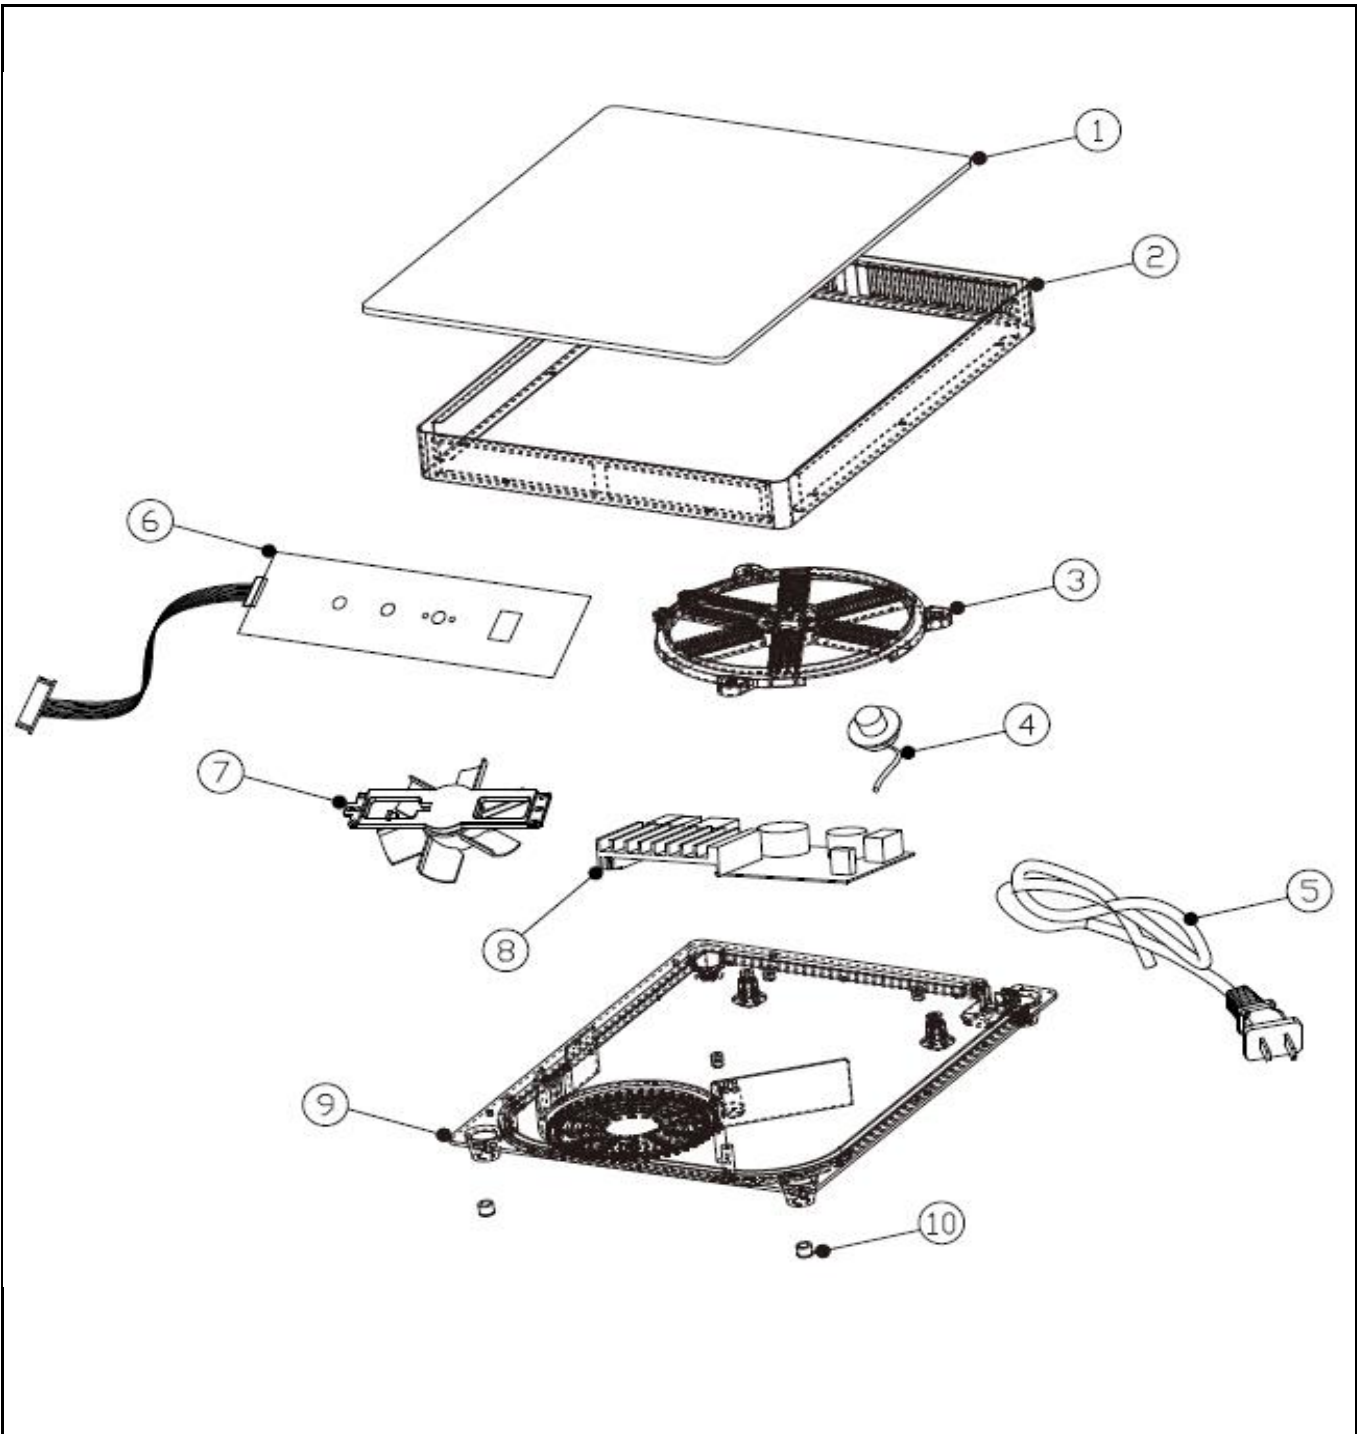

Drawing

Tools for Chefs

Hendi B.V.
 Steenoven 21
 3911 TX Rhenen
 The Netherlands

Batch #
 HK027219 and
 up

Appliance part#
239391

Description
 Induction cooker 2000W Black Line

Date	14-01-2020	Revision #	Revision version
Revision	First bill of materials (BOM)		

Bill of materials (BOM)

 <b style="font-size: 24px; margin-left: 10px;">HENDI <small style="color: green; margin-left: 10px;">Tools for Chefs</small> Hendi B.V. Steenoven 21 3911 TX Rhenen The Netherlands	Batch #	Appliance part#
	HK027219 and up	239391
	Description	
	Induction cooker 2000W Black Line	

Date	14-01-2020	Revision #	Revision version
Revision	First bill of materials (BOM)		

Item	Description	Part#	Quantity	Remark	Picture
1	Glass Plate	n/a	1		
2	Upper Housing	n/a	1		
1 + 2	Upper Housing with Glass	n/a	1		
3	Main Coil	n/a	1		
4	Sensor Module	n/a	1		
5	Power Cord	n/a	1		
6	Control PCB	n/a	1		
7	Fan	919446	1		
8	Main PCB	n/a	1		
9	Bottom Housing	n/a	1		
10	Feet	n/a	4		

n/a -> not available

nss -> not sold separately

Wiring diagram

 <b style="font-size: 24px; margin-left: 10px;">HENDI Tools for Chefs Hendi B.V. Steenoven 21 3911 TX Rhenen The Netherlands	Batch #	Appliance part#
	HK027219 and up	239391
	Description	
Induction cooker 2000W Black Line		