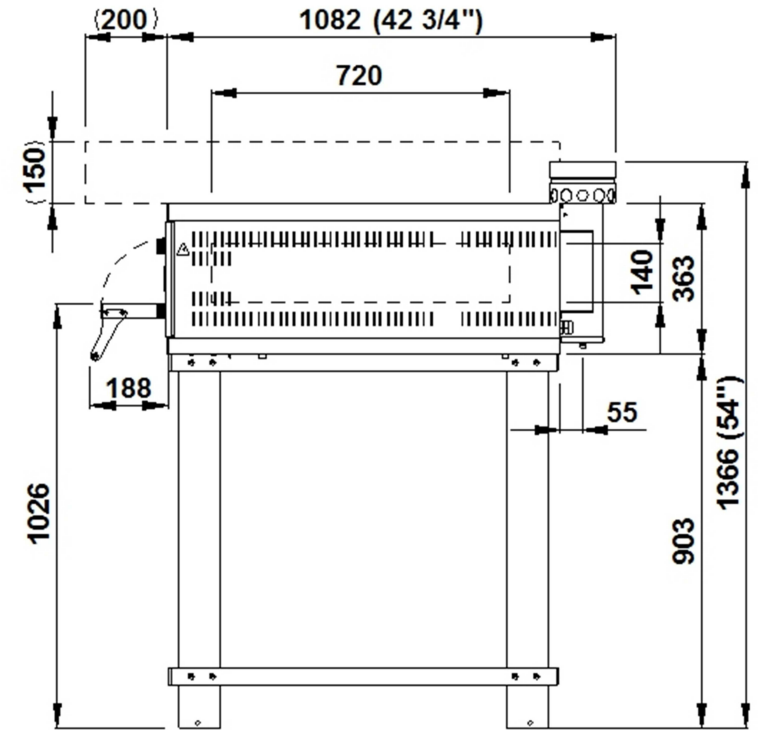

## MORETTI Elektro-Pizzaofen iDeck PM 72.72

[Art. 493072072100-I]

TOP VIEW

REAR VIEW

RIGHT SIDE VIEW