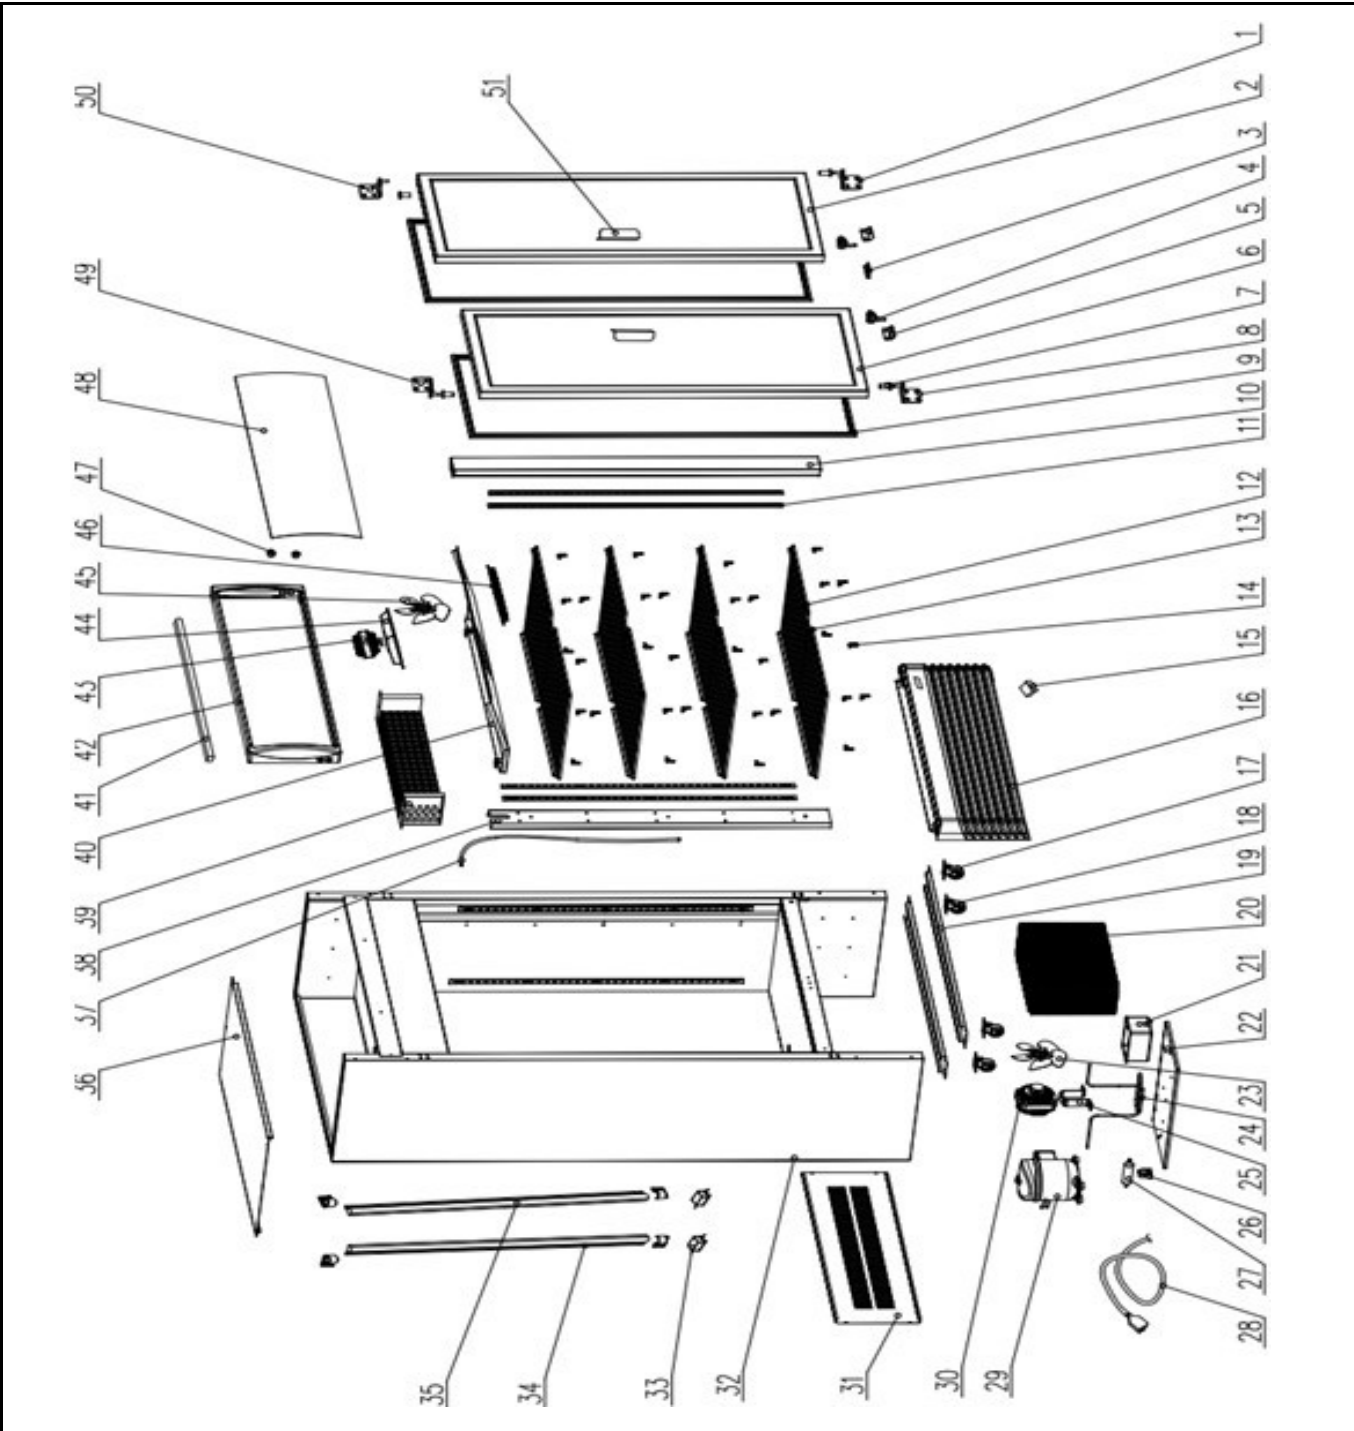

Bill of materials (BOM)

 <b style="font-size: 24px; margin-left: 10px;">HENDI Tools for Chefs Hendi B.V. Steenoven 21 3911 TX Rhenen The Netherlands	Batch #	Appliance part#
	000000 and up	233795
	Description	
	Display refrigerator double door 750L	

Date	17-06-2020	Revision #	1.0
Revision	First Bill of Materials (BOM)		

Item	Description	Part#	Quantity	Remark	Picture
1	Door hinge (bottom/right)	954577	1		
2	Door assembly (right)	954591	1		
3	Door support	n/a	1		
4	Door lock	972007	1		
5	Door lock bracket	n/a	2		
6	Door assembly (left)	954607	1		
7	Hinge sleeve	nss	4	Available as item 1, 8, 49 and 51	
8	Door hinge (bottom/left)	954447	1		
9	Door gasket	954614	2		
10	Housing pilar	n/a	1		
11	Shelf holder bracket	n/a	8		
12	Shelf (right)	971260	4		
13	Shelf (left)	971253	4		
14	Shelf clip	975060	32		
15	Digital controller	954485	1		
16	Front panel	n/a	1		
17	Wheel (front)	954492	2		
18	Wheel (back)	954508	2		
19	Wheel bracket	n/a	2		
20	Condensor	n/a	1		
21	Water tray	n/a	1		
22	Compressor bracket	n/a	1		
23	Fan blade	nss	2	Available as 953860	
24	Coolant tube	n/a	1		
25	Condensor motor support	nss	2	Available as 953860	
26	Bracket	n/a	1		
27	Dryer filter	n/a	1		
28	LED cable	n/a	4		
29	Compressor (LK76CU1)	954621	1		
30	Condensor fan	953860	1		
31	Housing panel (back)	n/a	1		
32	Housing	n/a	1		
33	LED driver	954515	3		
34	LED light (left side interior)	955017	1		
35	LED light (right side interior)	954522	1		
36	Housing panel (top)	n/a	1		
37	Drainage tube	n/a	1		
38	Bracket	n/a	1		
39	Evaporator	n/a	1		
40	Evaporator cover	n/a	1		
41	LED light (display)	954539	1		
42	Display frame	n/a	1		
43	Evaporator fan	954546	1	Incl. item 45	
44	Evaporator fan bracket	n/a	1		
45	Fan blade	nss	1	Available as 954546	
46	Fan cover	n/a	1		
47	Switch (interior and display light)	954553	2		
48	Display panel	n/a	1		
49	Door hinge (top/left)	954454	1		
50	Door hinge (top/right)	954584	1		
51	Door handle	nss	2	Available as 954591 and 954607	