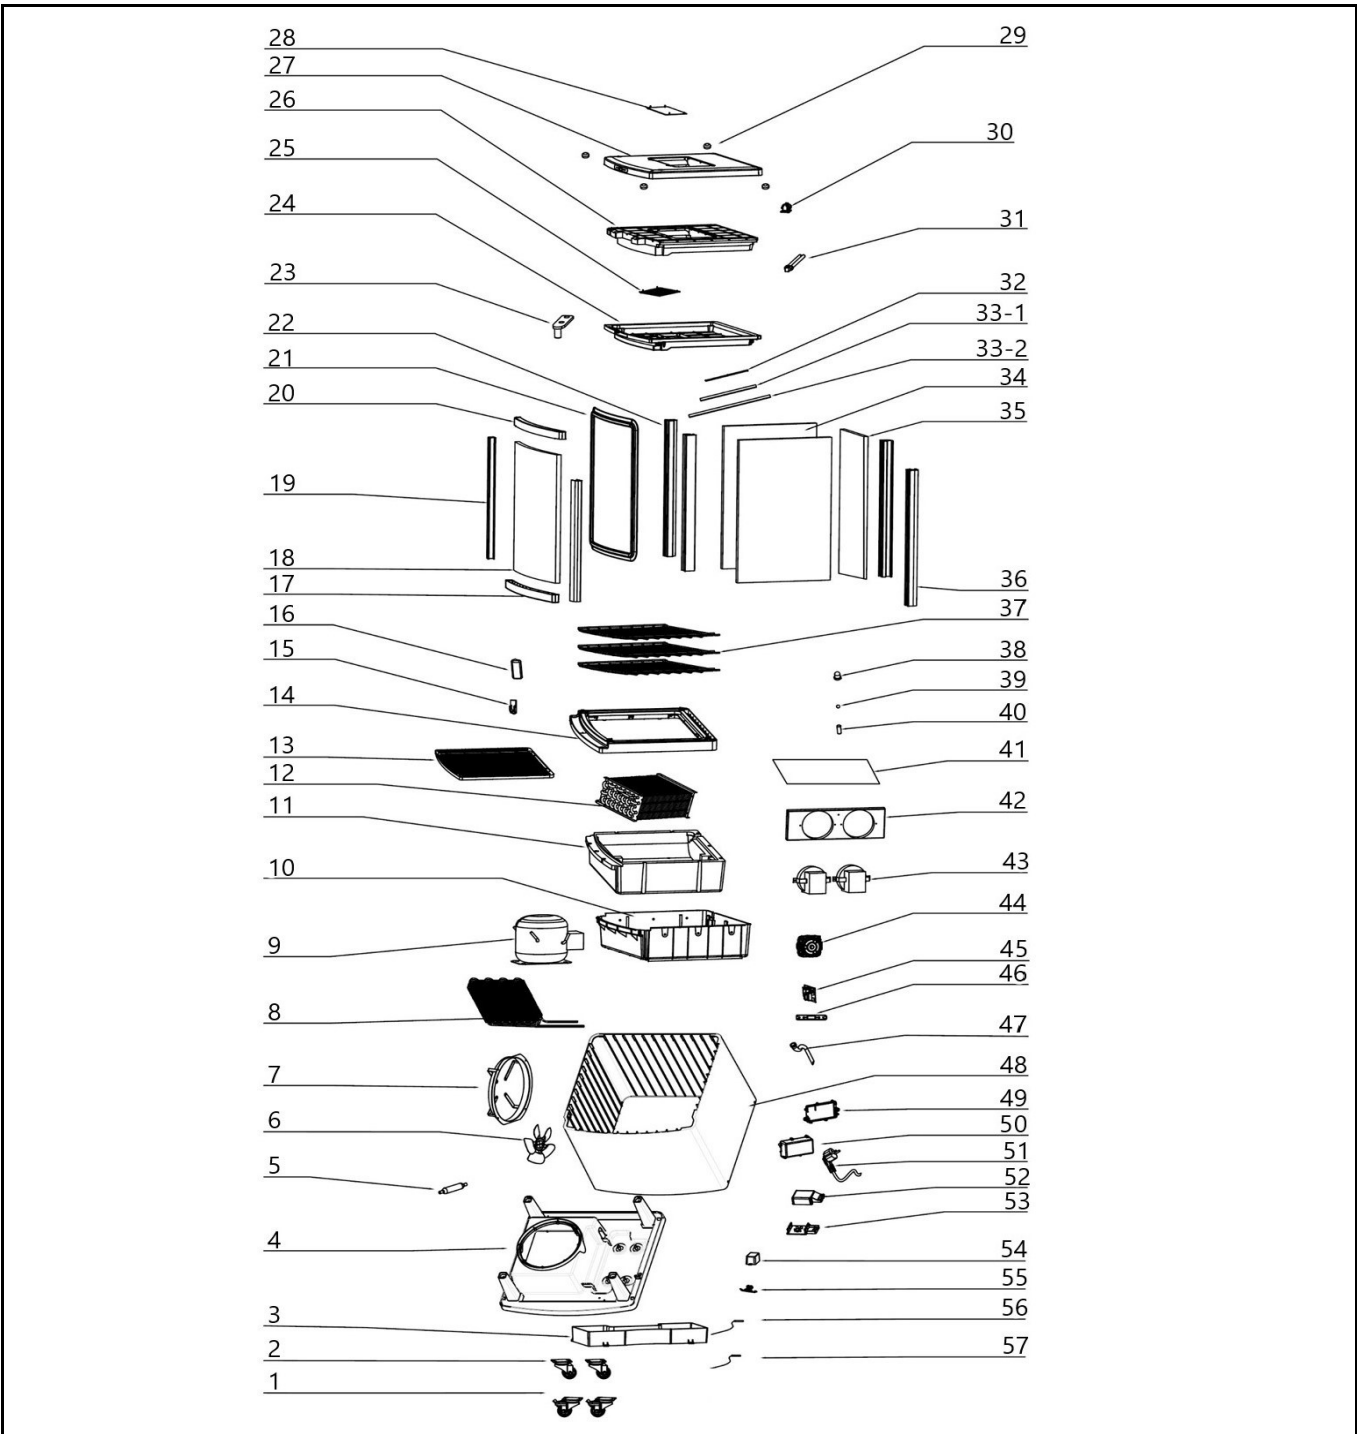

Drawing

HENDI Tools for Chefs Hendi B.V. Steenoven 21 3911 TX Rhenen The Netherlands	Batch #	Appliance part#
	170581 until HK022221	233696
	Description	
Refrigerated display cabinet 280L White		

Date	10-12-2021	Revision #	1.0
Revision	First Bill of Materials (BOM)