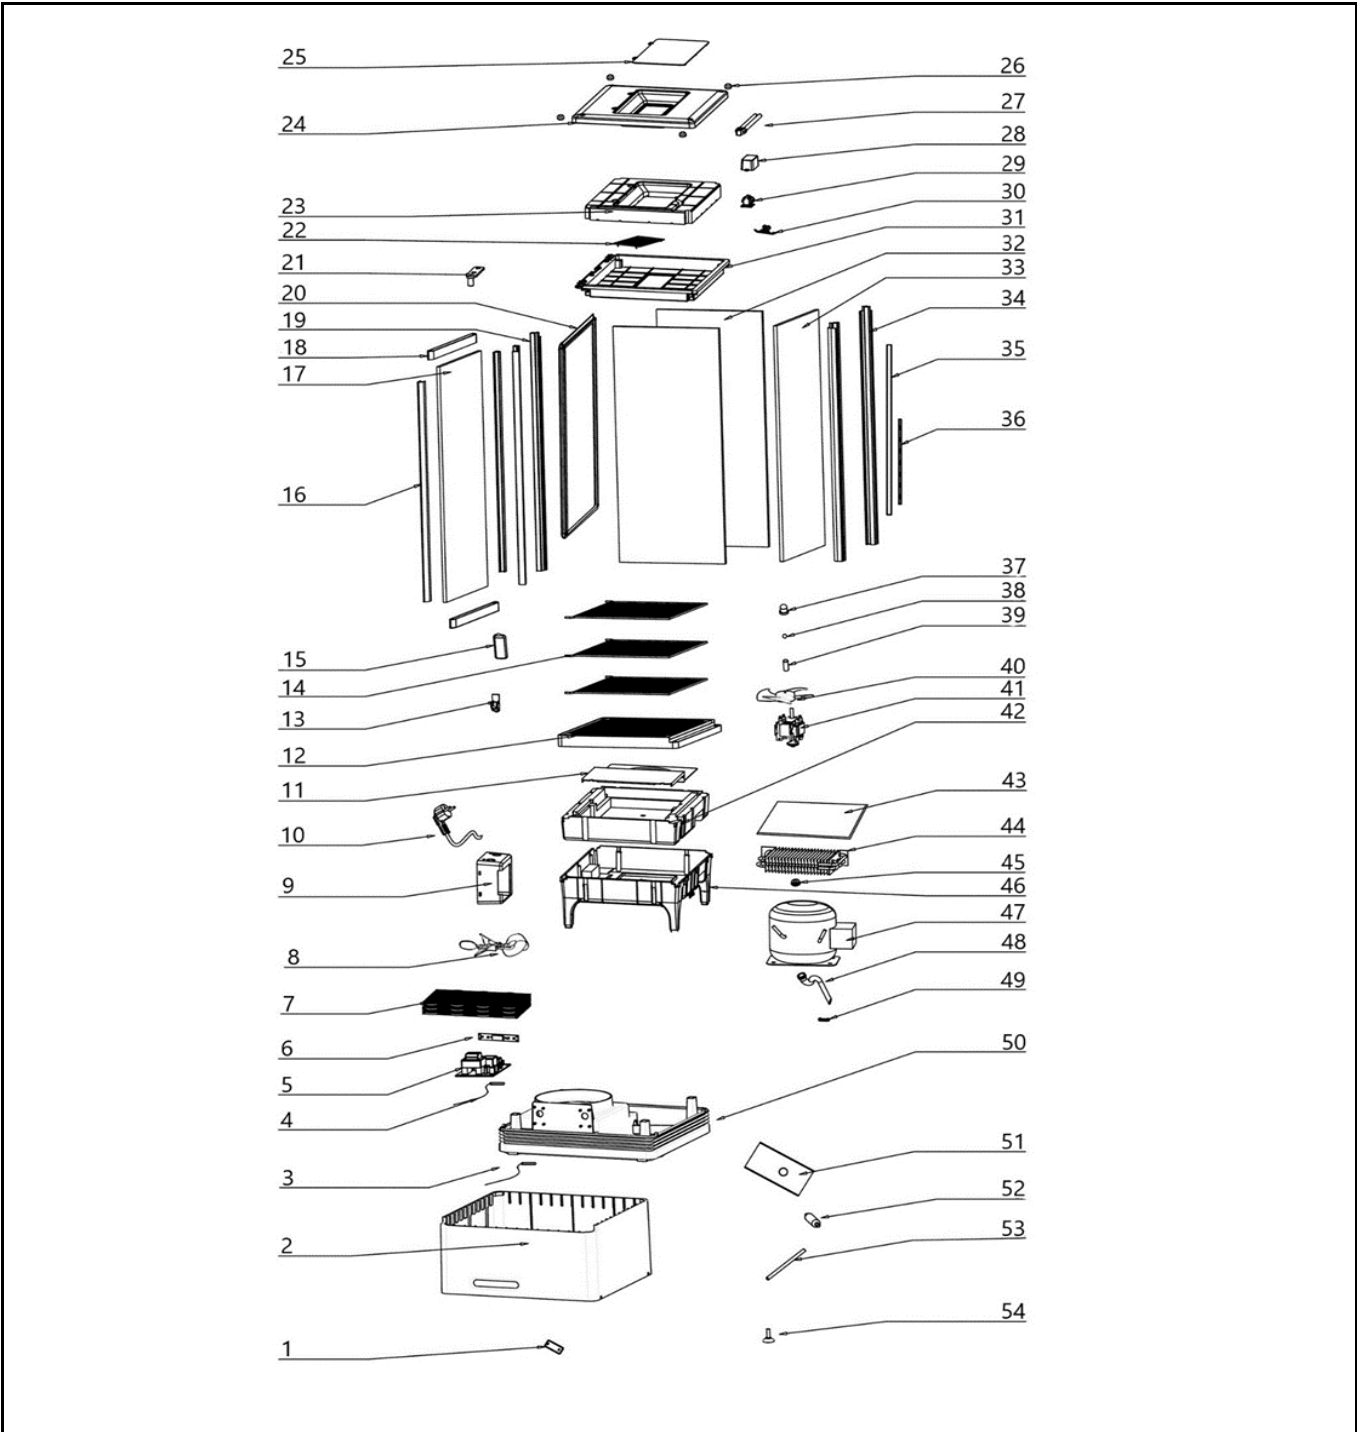

Drawing

Tools for Chefs

Hendi B.V.
Steenoven 21
3911 TX Rhenen
The Netherlands

Batch #
HK037421 and
up

Appliance part#
233658

Description
Refrigerated display cabinet 78L Black

Date	10-12-2021	Revision #	1.1
Revision	New shelf clip. Added switch and new LED light