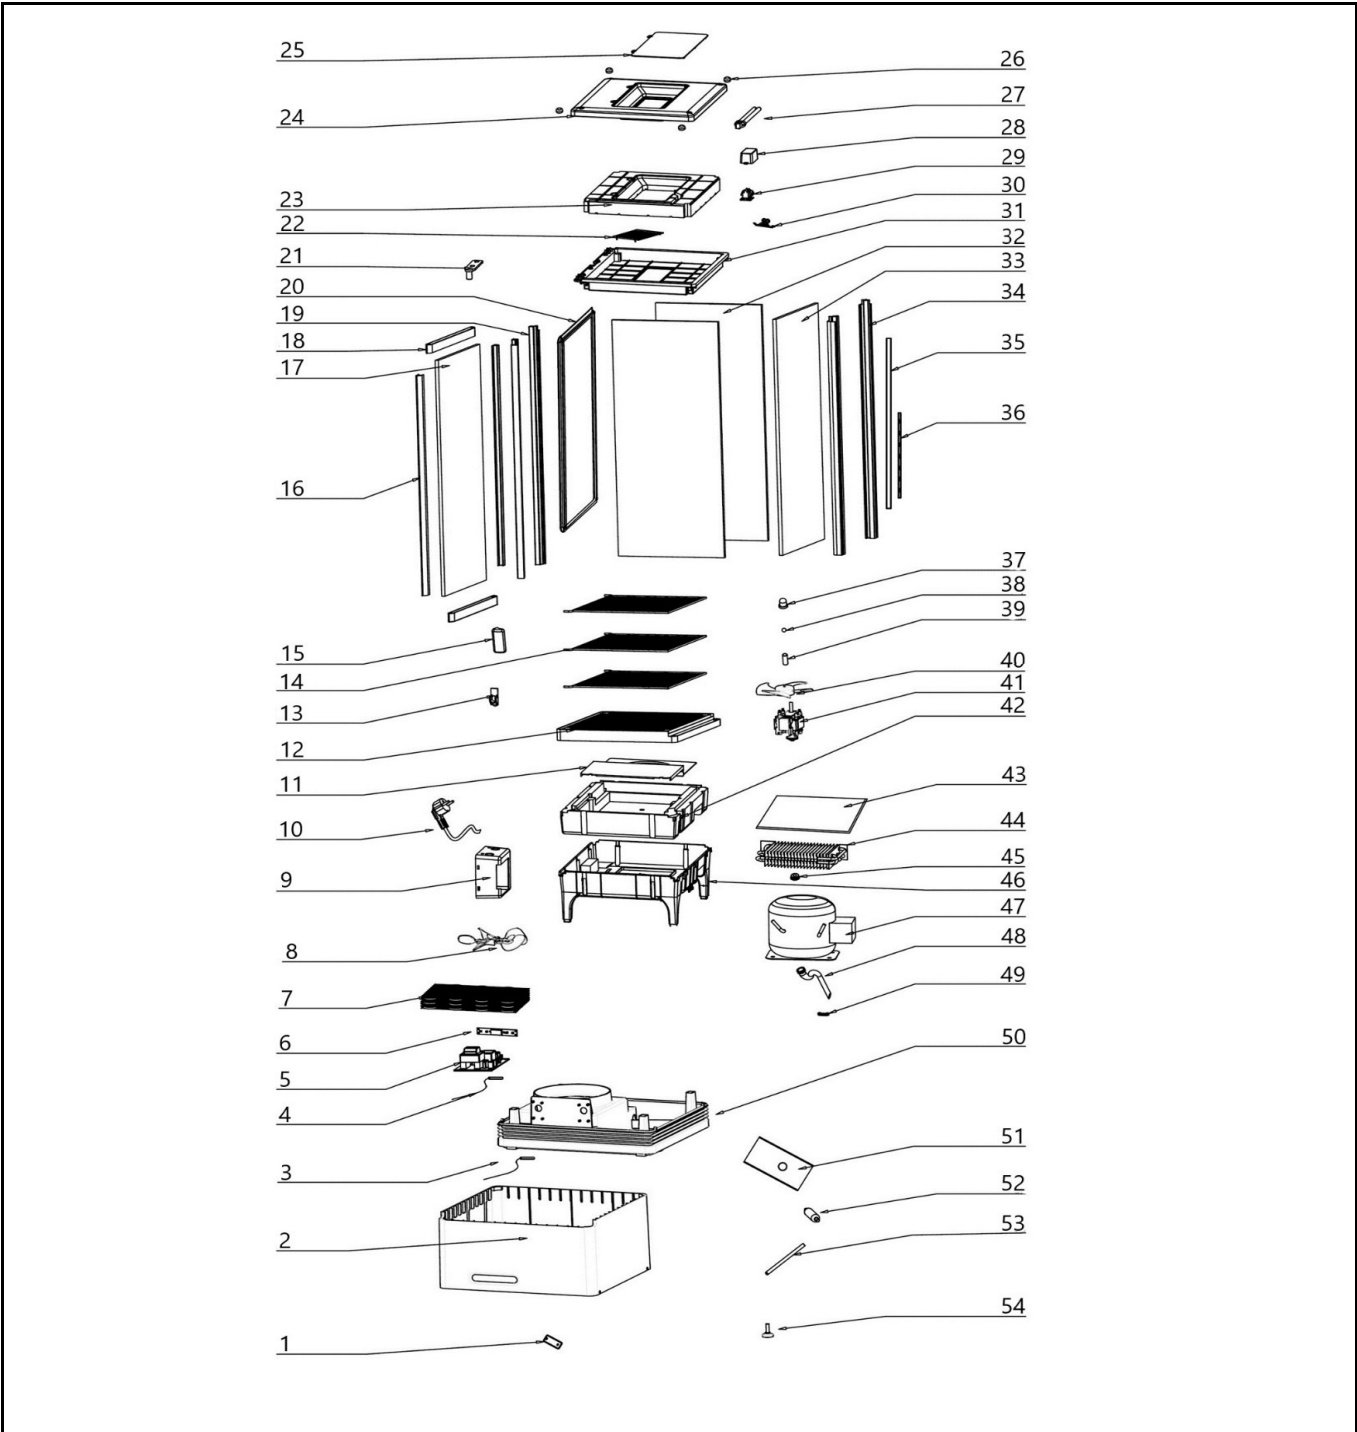

Date	09-12-2021	Revision #	1.0
Revision	First Bill of Materials (BOM)		

Bill of materials (BOM)

 HENDI Tools for Chefs Hendi B.V. Steenoven 21 3911 TX Rhenen The Netherlands	Batch #	Appliance part#
	170581 until HK022221	233627
	Description	
Refrigerated display cabinet 58L Black		

Date	09-12-2021	Revision #	1.0
Revision	First Bill of Materials (BOM)		

Item	Description	Part#	Quantity	Remark	Picture
1	Feet	n/a	2		
2	Housing	n/a	1		
3	Probe (defrost)	948705	1		
4	Probe (temperature)	948712	1		
5	Main PCB	948729	1		
6	Display PCB	948736	1		
7	Condensor	n/a	1		
8	Condensor fanblade	n/a	1		
9	Main PCB housing	n/a	1		
10	Power cord	948743	1		
11	Evaporator bracket	n/a	1		
12	Ventilation tray	n/a	1		
13	Shelf holder	948774	4		
14	Shelf	948781	2		
15	Door handle	nss	1		
16	Door frame (left/right)	nss	2		
17	Door glass	nss	1		
18	Door frame (top/bottom)	nss	2		
15~18	Door complete	948859	1		
19	Conrner pole (front)	n/a	2		
20	Door gasket	948873	1		
21	Door hinge (top)	n/a	1		
22	Inner housing panel (top)	n/a	1		
23	Housing insulation (top)	n/a	1		
24	Housing panel (top)	n/a	1		
25	Housing cover (top)	n/a	1		
26	Screw cover	n/a	4		
27A	Fluorecent lamp 11W	948798	1	Until batch HK014320	
27B	LED light	961810	1	From batch HK033620 and up	
28	Ballast	948804	1		
29	Lamp fitting	n/a	1		
30	Lamp bracket	n/a	1		
31	Defuser	n/a	1		
32	Glass panel (side)	948880	1		
33	Glass panel (back)	948897	1		
34	Corner pole (back)	n/a	2		
37	Door hinge bushing	n/a	1		
38	Steel ball for door hinge	n/a	1		
39	Pin for door hinge	n/a	1		
40	Evaporator fanblade	n/a	1		
41	Fan motor	948811	1		
42	Evaporator insulation	n/a	1		
43	Evaporator cover	n/a	1		
44	Evaporator	n/a	1		
45	Fan mount ring	n/a	1		
46	Evaporator bracket	n/a	1		
47	Compressor	948828	1	(HVM10AA)	
48	Drain pipe	n/a	1		
50	Housing base	n/a	1		
51	Fan motor bracket	n/a	1		
52	Dryer filter	n/a	1		
53	Coolant tube	n/a	1		
54	Feet (adjustable)	948835	2		