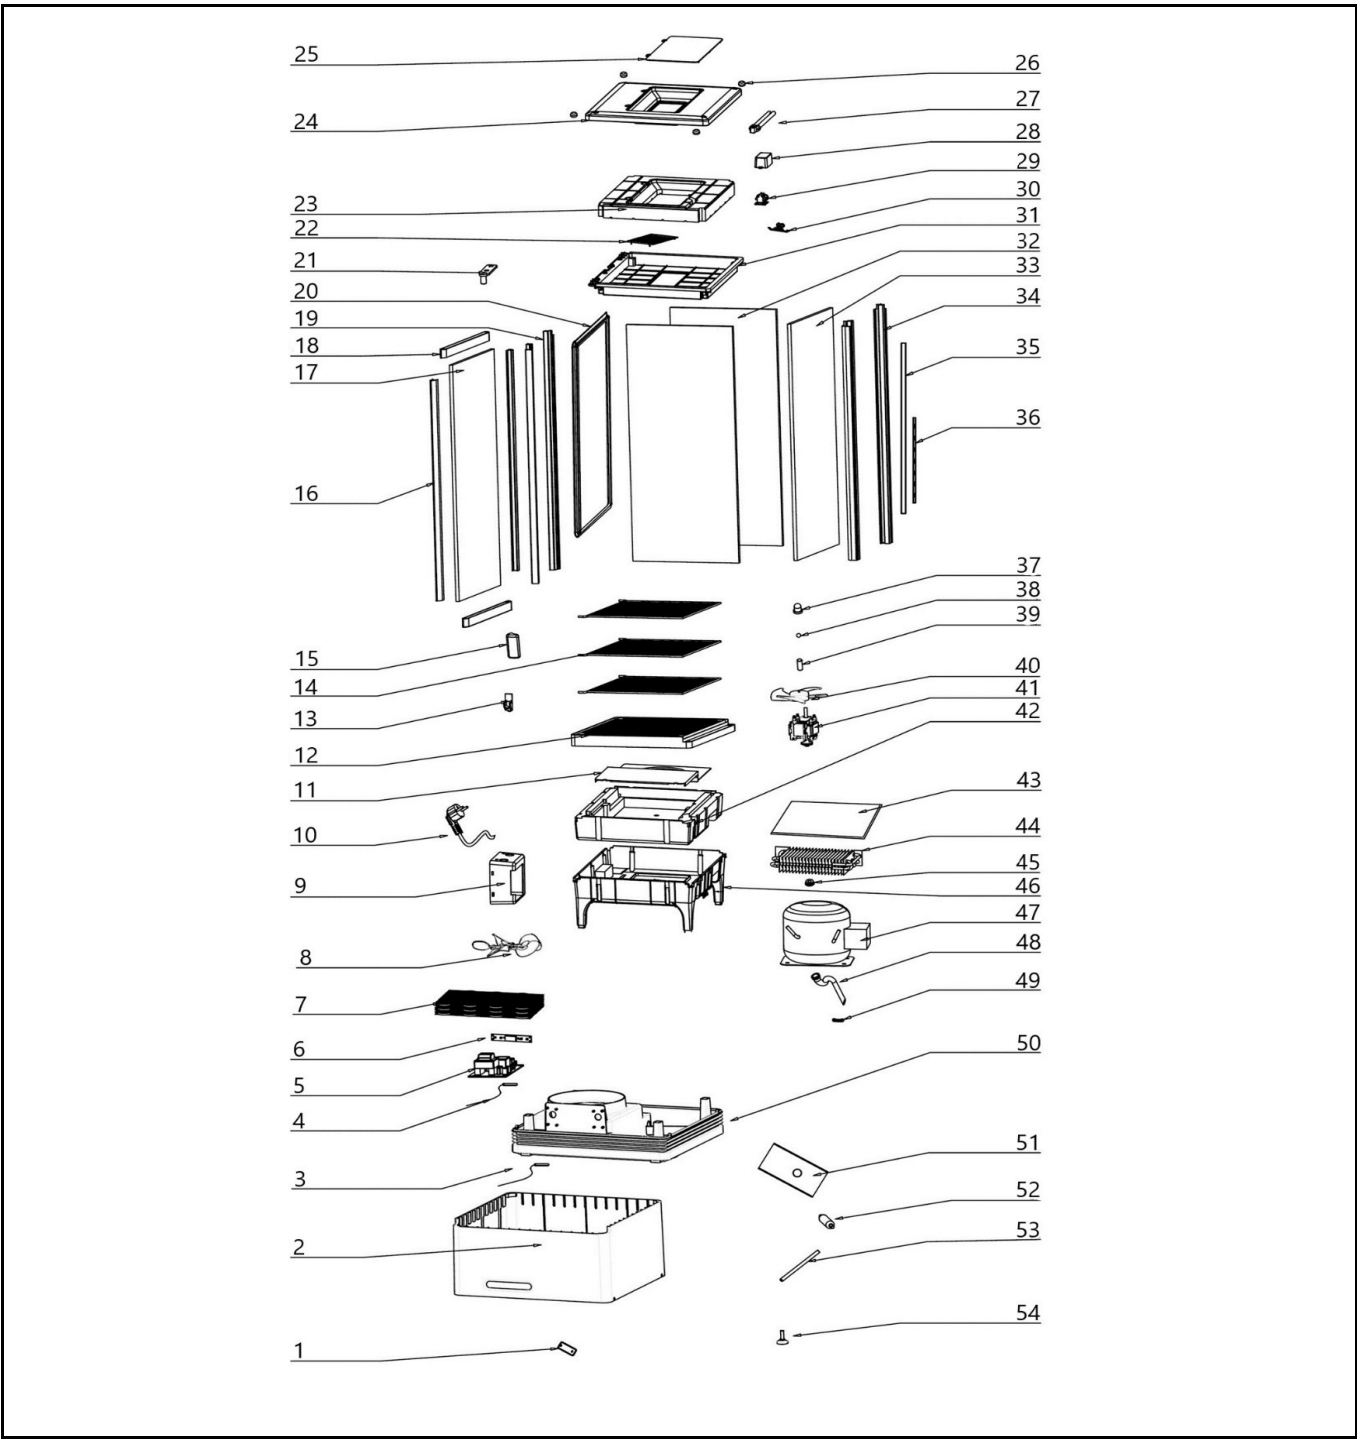

Bill of materials (BOM)

 <p>Hendi B.V. Steenoven 21 3911 TX Rhenen The Netherlands</p>	Batch #	Appliance part#
	170581 until HK022221	233610
	Description	
Refrigerated display cabinet 58L White		

Date	09-12-2021	Revision #	1.0
Revision	First Bill of Materials (BOM)		

Item	Description	Part#	Quantity	Remark	Picture
1	Feet	n/a	2		
2	Housing	n/a	1		
3	Probe (defrost)	948705	1		
4	Probe (temperature)	948712	1		
5	Main PCB	948729	1		
6	Display PCB	948736	1		
7	Condensor	n/a	1		
8	Condensor fanblade	n/a	1		
9	Main PCB housing	n/a	1		
10	Power cord	948743	1		
11	Evaporator bracket	n/a	1		
12	Ventilation tray	n/a	1		
13	Shelf holder	948750	4		
14	Shelf	948767	2		
15	Door handle	nss	1		
16	Door frame (left/right)	nss	2		
17	Door glass	nss	1		
18	Door frame (top/bottom)	nss	2		
A	Door complete	948842	1		
19	Conrner pole (front)	n/a	2		
20	Door gasket	948866	1		
21	Door hinge (top)	n/a	1		
22	Inner housing panel (top)	n/a	1		
23	Housing insulation (top)	n/a	1		
24	Housing panel (top)	n/a	1		
25	Housing cover (top)	n/a	1		
26	Screw cover	n/a	4		
27	Lamp	948798	1	(until Batch HK014320)	
27A	LED light	961810	1	(Batch HK033620 and up)	
28	Ballast	948804	1		
29	Lamp fitting	n/a	1		
30	Lamp bracket	n/a	1		
31	Defuser	n/a	1		
32	Glass panel (side)	948880	1		
33	Glass panel (back)	948897	1		
34	Corner pole (back)	n/a	2		
37	Door hinge bushing	n/a	1		
38	Steel ball for door hinge	n/a	1		
39	Pin for door hinge	n/a	1		
40	Evaporator fanblade	n/a	1		
41	Fan motor	948811	1		
42	Evaporator insulation	n/a	1		
43	Evaporator cover	n/a	1		
44	Evaporator	n/a	1		
45	Fan mount ring	n/a	1		
46	Evaporator bracket	n/a	1		
47	Compressor	948828	1	(HVM10AA)	
48	Drain pipe	n/a	1		
50	Housing base	n/a	1		
51	Fan motor bracket	n/a	1		
52	Dryer filter	n/a	1		
53	Coolant tube	n/a	1		
54	Feet (adjustable)	948835	2		