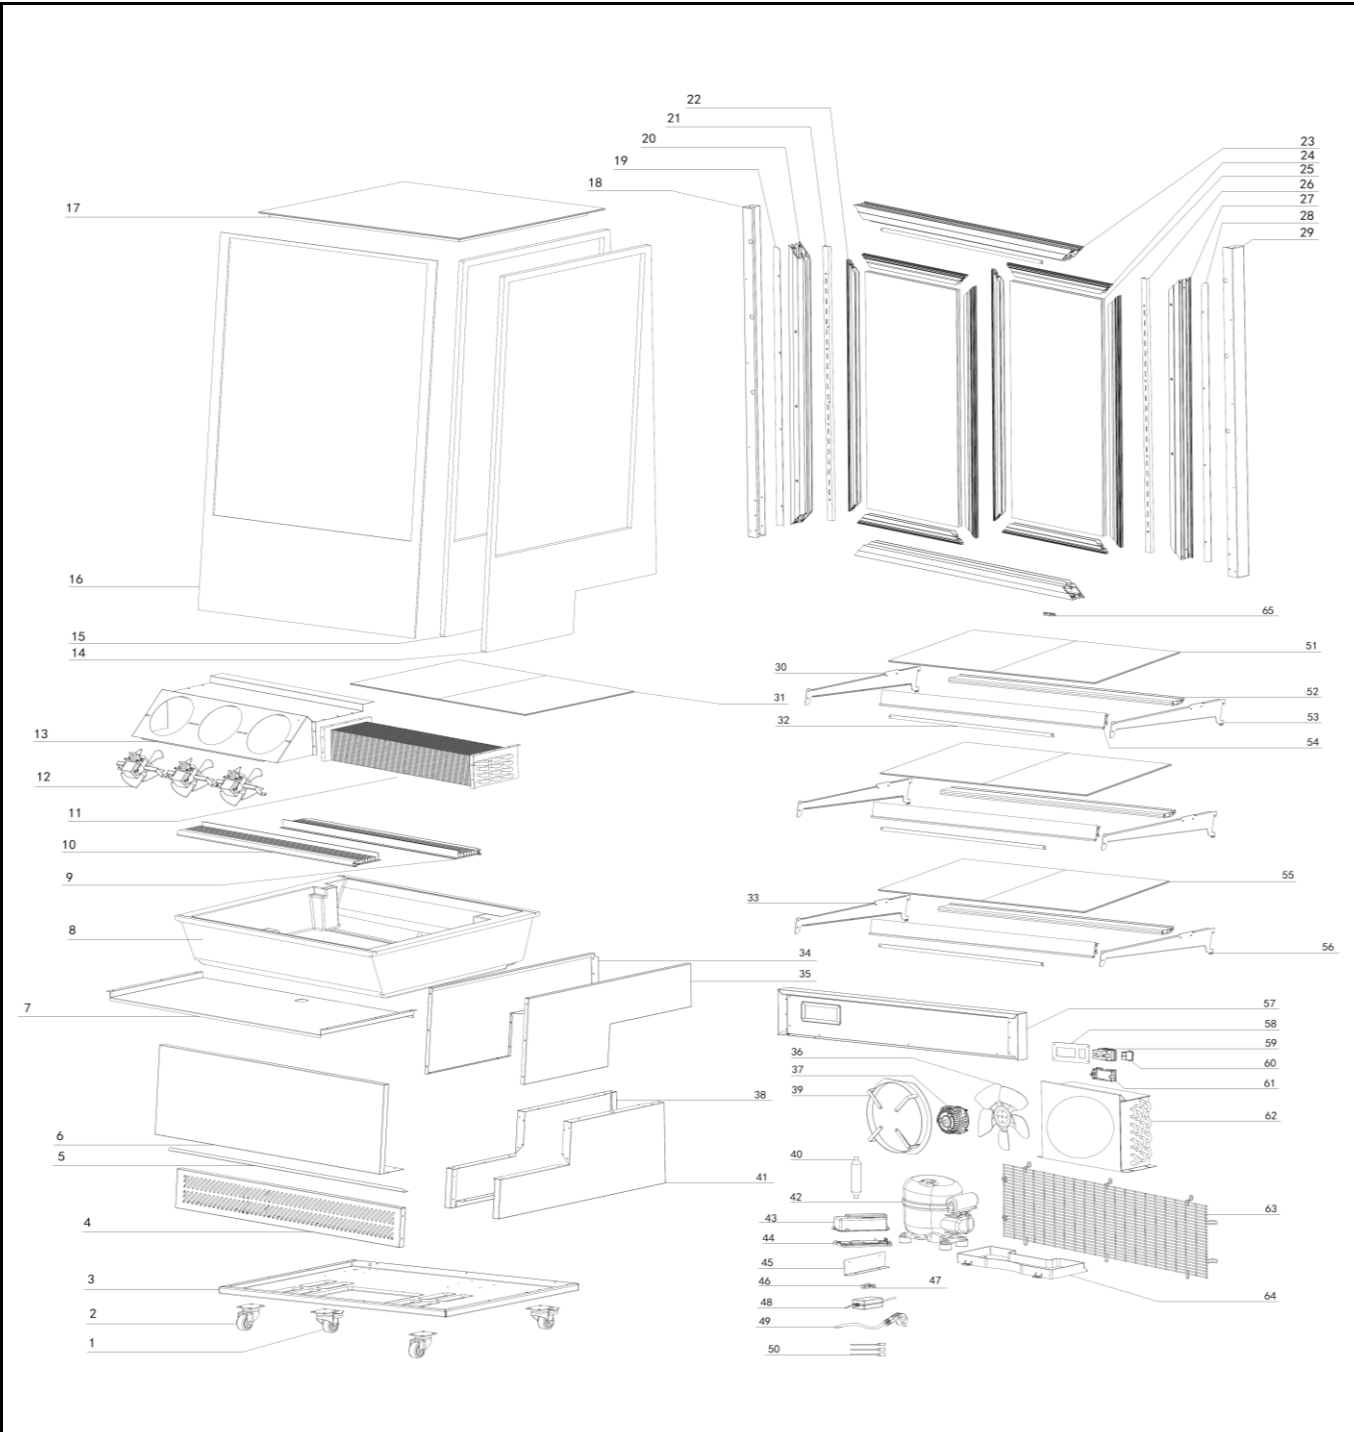

Drawing

Tools for Chefs

Hendi B.V.
Steenoven 21
3911 TX Rhenen
The Netherlands

Batch #
181311 and up

Appliance part#
233443

Description
Refrigerated display cabinet with 3 slanted shelves 500L

Date	14-12-2021	Revision #	1.0
Revision	First Bill of Materials (BOM)