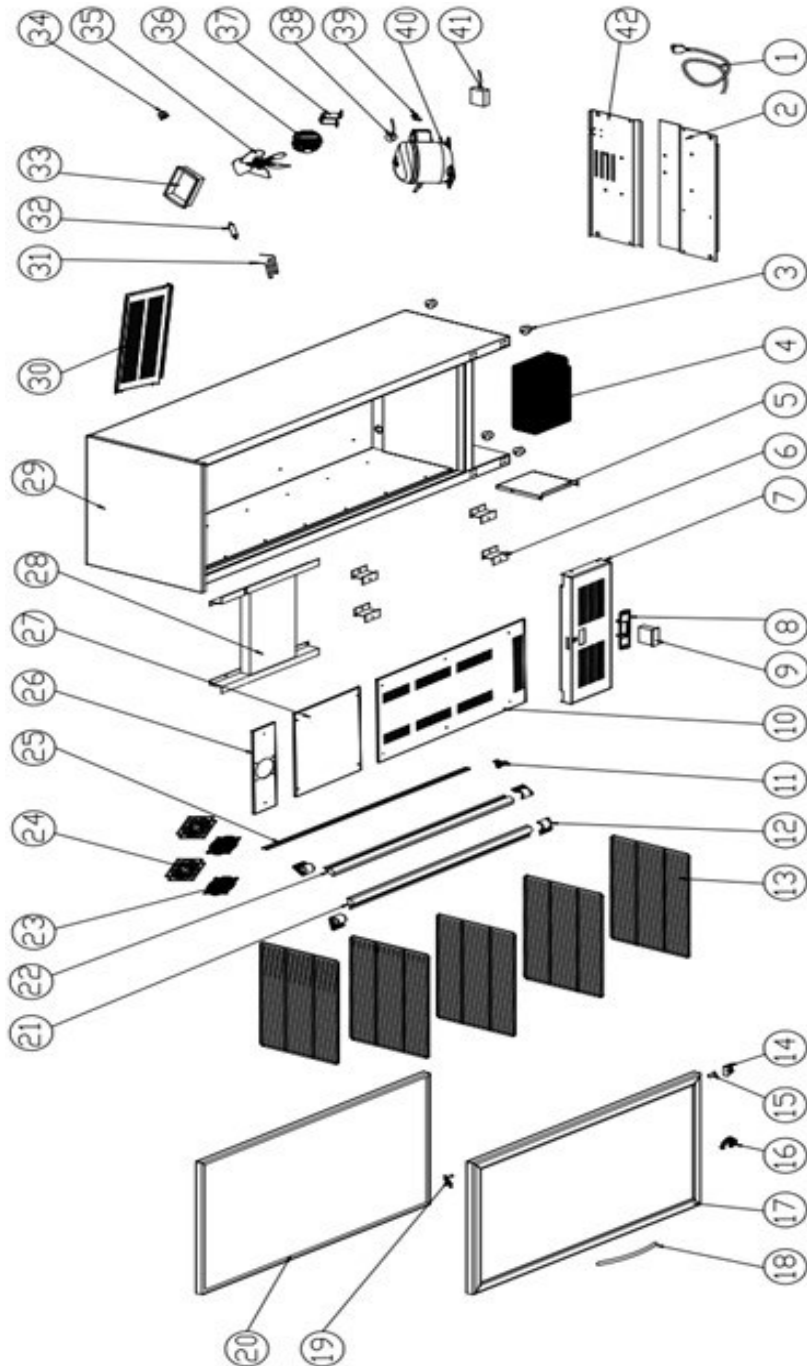

### Bill of materials (BOM)

 <b style="font-size: 24px; margin-left: 10px;">HENDI</b> <span style="font-size: 12px; color: #808000; margin-left: 10px;">Tools for Chefs</span> <b>Hendi B.V.</b> Steenoven 21 3911 TX Rhenen The Netherlands	<b>Batch #</b>	<b>Appliance part#</b>
	000000 and up	<b>233924</b>
	<b>Description</b>	
Back bar refrigerator single door 293L		

<b>Date</b>	14-12-2021	<b>Revision #</b>	1.0
<b>Revision</b>	First Bill of Materials (BOM)		

Item	Description	Part#	Quantity	Remark	Picture
1	Power cord	953877	1		
2	Compressor bracket	n/a	1		
3	Feet	953853	4		
4	Condensor	n/a	1		
5	Bracket	n/a	1		
6	Mounting bracket	n/a	4		
7	Front panel	n/a	1		
8	Decorative sticker	n/a	1		
9	Digital controller	953976	1		
10	Interior panel	n/a	1		
11	Shelf clip	953754	20		
12	LED cover	n/a	4		
13	Shelf	954102	5		
14	Door hinge (bottom)	954119	1	Incl. item 15	
15	Door hinge sleeve	nss	2	Available as 954119	
16	Door lock	953884	1		
17	Door assembly	954126	1		
18	Door handle	953822	1		
19	Door hinge (top)	954157	1		
20	Door gasket	954140	1		
21	LED light (left)	954171	1		
22	LED light (right)	954188	1		
23	Fan cover	n/a	2		
24	Evaporator fan	953778	2		
25	Shelf holder bracket	n/a	4		
26	Fan bracket	n/a	1		
27	Interior panel (top)	n/a	1		
28	Evaporator	n/a	1		
29	Housing	n/a	1		
30	Housing cover (back)	n/a	1		
31	Coolant tube	n/a	1		
32	Dryer filter	n/a	1		
33	Water tray	n/a	1		
34	Bracket	n/a	1		
35	Fan blade	nss	1	Available as 953860	
36	Condensor fan motor	953860	1	Incl. item 35 and 37	
37	Condensor fan motor support	nss	1	Available as 953860	
38	Compressor starter	n/a	1		
39	Compressor temperature switch	n/a	1		
40	Compressor (L126CY1)	n/a	1		
41	LED driver	954195	1		
42	Housing panel (bottom)	n/a	1		