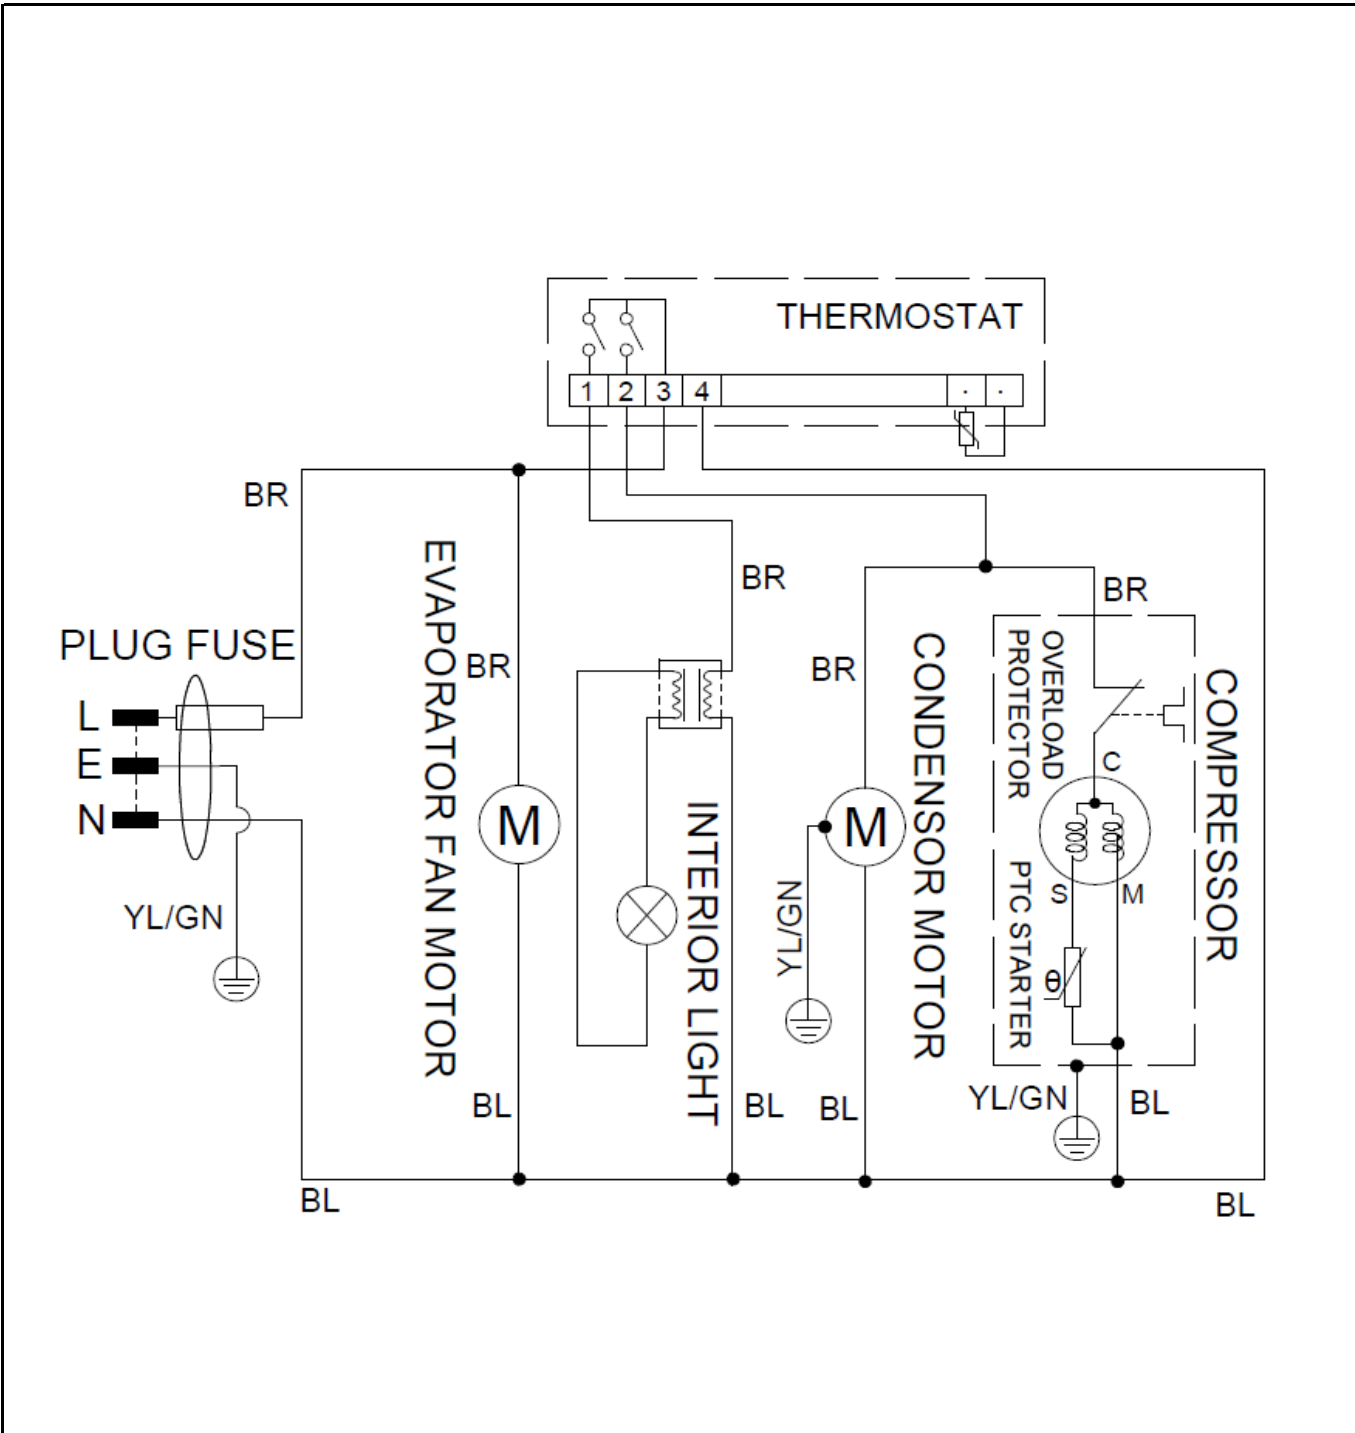

Circuit diagram

Hendi B.V.
Steenoven 21
3911 TX Rhenen
The Netherlands

Tools for Chefs

Batch #	Appliance part#
000000 and up	233900

Description
Back bar refrigerator single door 118L

Date	17-06-2020	Revision #	1.0
Revision	First Bill of Materials (BOM)