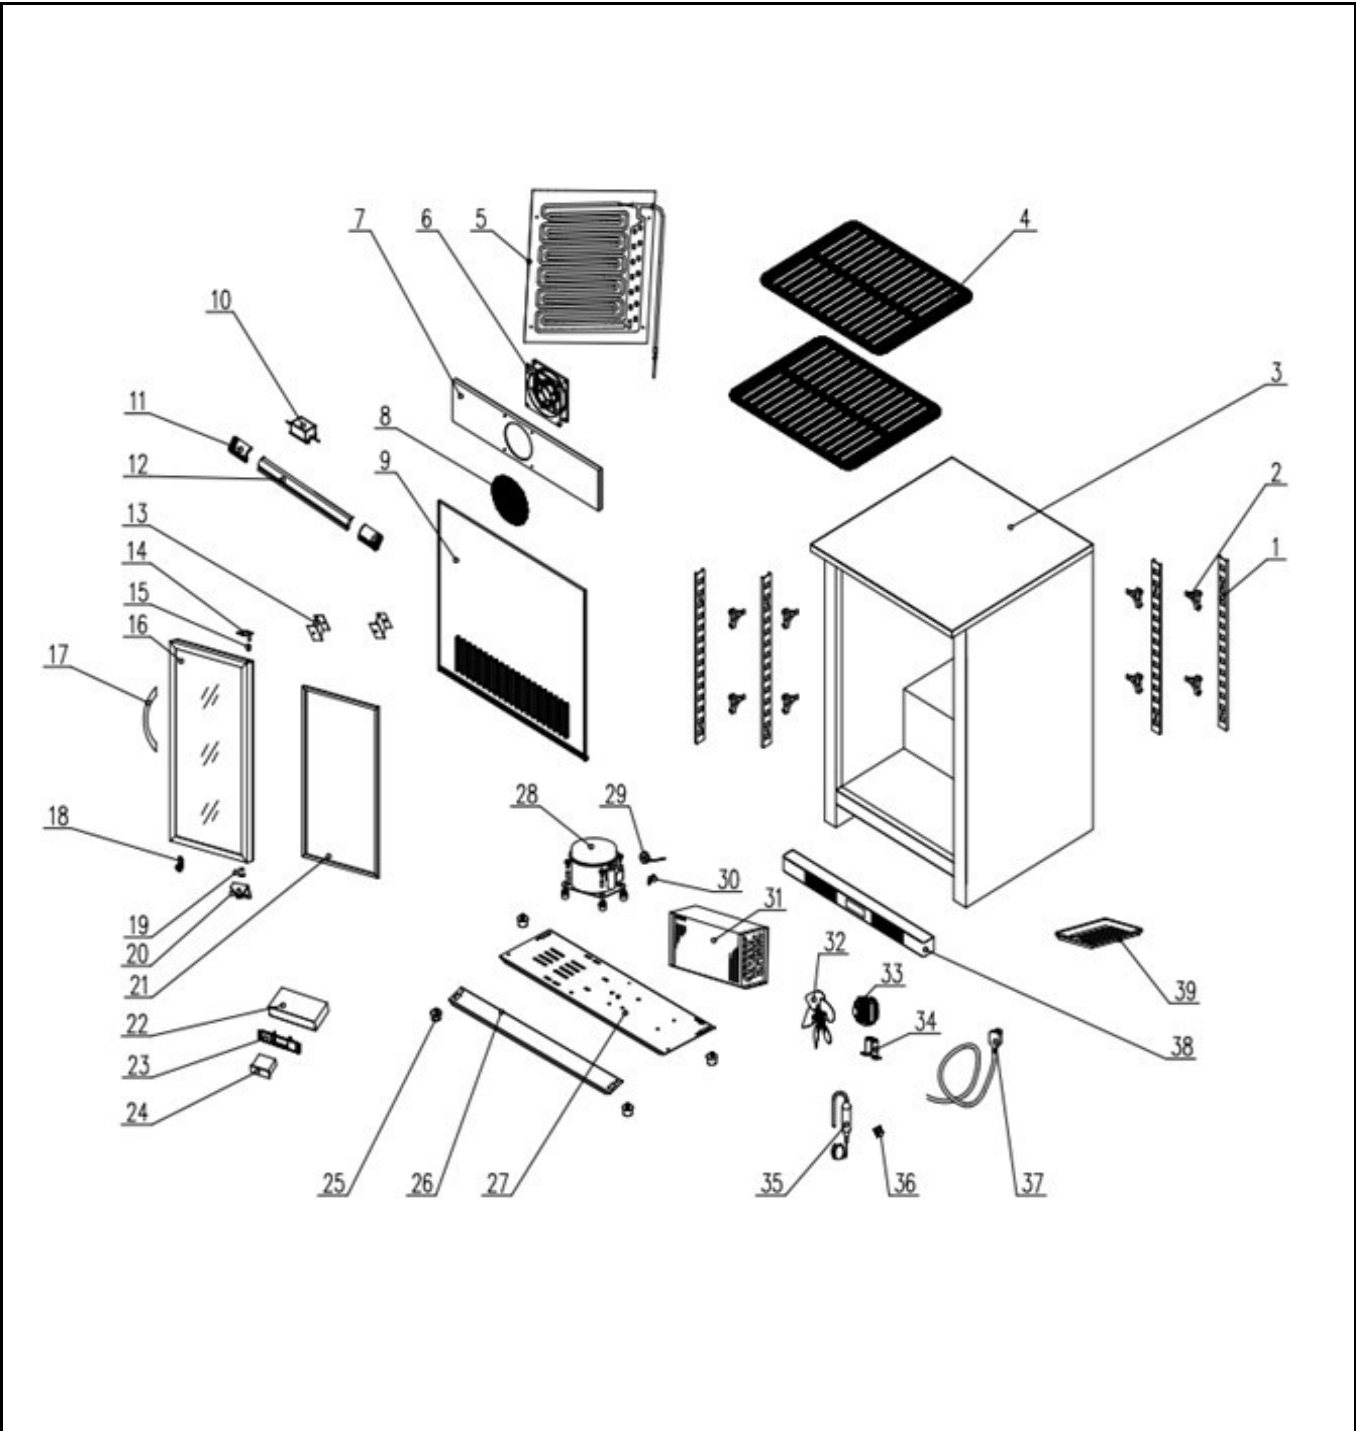

Drawing

Tools for Chefs

Hendi B.V.  
 Steenoven 21  
 3911 TX Rheden  
 The Netherlands

Batch #	Appliance part#
000000 and up	233900
Description	
Back bar refrigerator single door 118L	

Date	17-06-2020	Revision #	1.0
Revision	First Bill of Materials (BOM)		

### Bill of materials (BOM)

 <b style="font-size: 24px; margin-left: 10px;">HENDI</b> <span style="font-size: 12px; color: green; margin-left: 10px;">Tools for Chefs</span> <b>Hendi B.V.</b> Steenoven 21 3911 TX Rhenen The Netherlands	<b>Batch #</b>	<b>Appliance part#</b>
	000000 and up	<b>233900</b>
	<b>Description</b>	
Back bar refrigerator single door 118L		

<b>Date</b>	17-06-2020	<b>Revision #</b>	1.0
<b>Revision</b>	First Bill of Materials (BOM)		

Item	Description	Part#	Quantity	Remark	Picture
1	Shelf holder bracket	n/a	4		
2	Shelf clip	953754	8		
3	Housing	n/a	1		
4	Shelf	953761	2		
5	Evaporator	n/a	1		
6	Evaporator fan	971185	1		
7	Fan bracket	n/a	1		
8	Fan cover	n/a	1		
9	Evaporator cover	n/a	1		
10	LED driver	953785	1		
11	LED light cover	n/a	1		
12	LED light	953792	1		
13	Bracket	n/a	4		
14	Door hinge (top)	953808	1	Incl. item 15	
15	Hinge sleeve	nss	1	Available as 953808	
16	Door	953815	1		
17	Handle	953822	1		
18	Door lock	953884	1		
19	Hinge sleeve	nss	1	Available as 953839	
20	Door hinge (bottom)	953839	1		
21	Door gasket	953846	1		
22	Digital controller housing	n/a	1		
23	Controller panel	n/a	1		
24	Digital controller	953976	1		
25	Feet	971208	4		
26	Housing panel	n/a	1		
27	Compressor bracket	n/a	1		
28	Compressor	n/a	1	(EYA60)	
29	Compressor starter	n/a	2		
30	Compressor temperature switch	n/a	1		
31	Condensor	n/a	1		
32	Fan blade	nss	1	Available as 953860	
33	Condensor fan motor	971192	1	Incl. item 32 and 34	
34	Condensor fan motor support	nss	1	Available as 953860	
35	Dryer filter	n/a	1		
36	Bracket	n/a	1		
37	Power cord	953877	1		
38	Front panel	n/a	1		
39	Water tray	n/a	1		