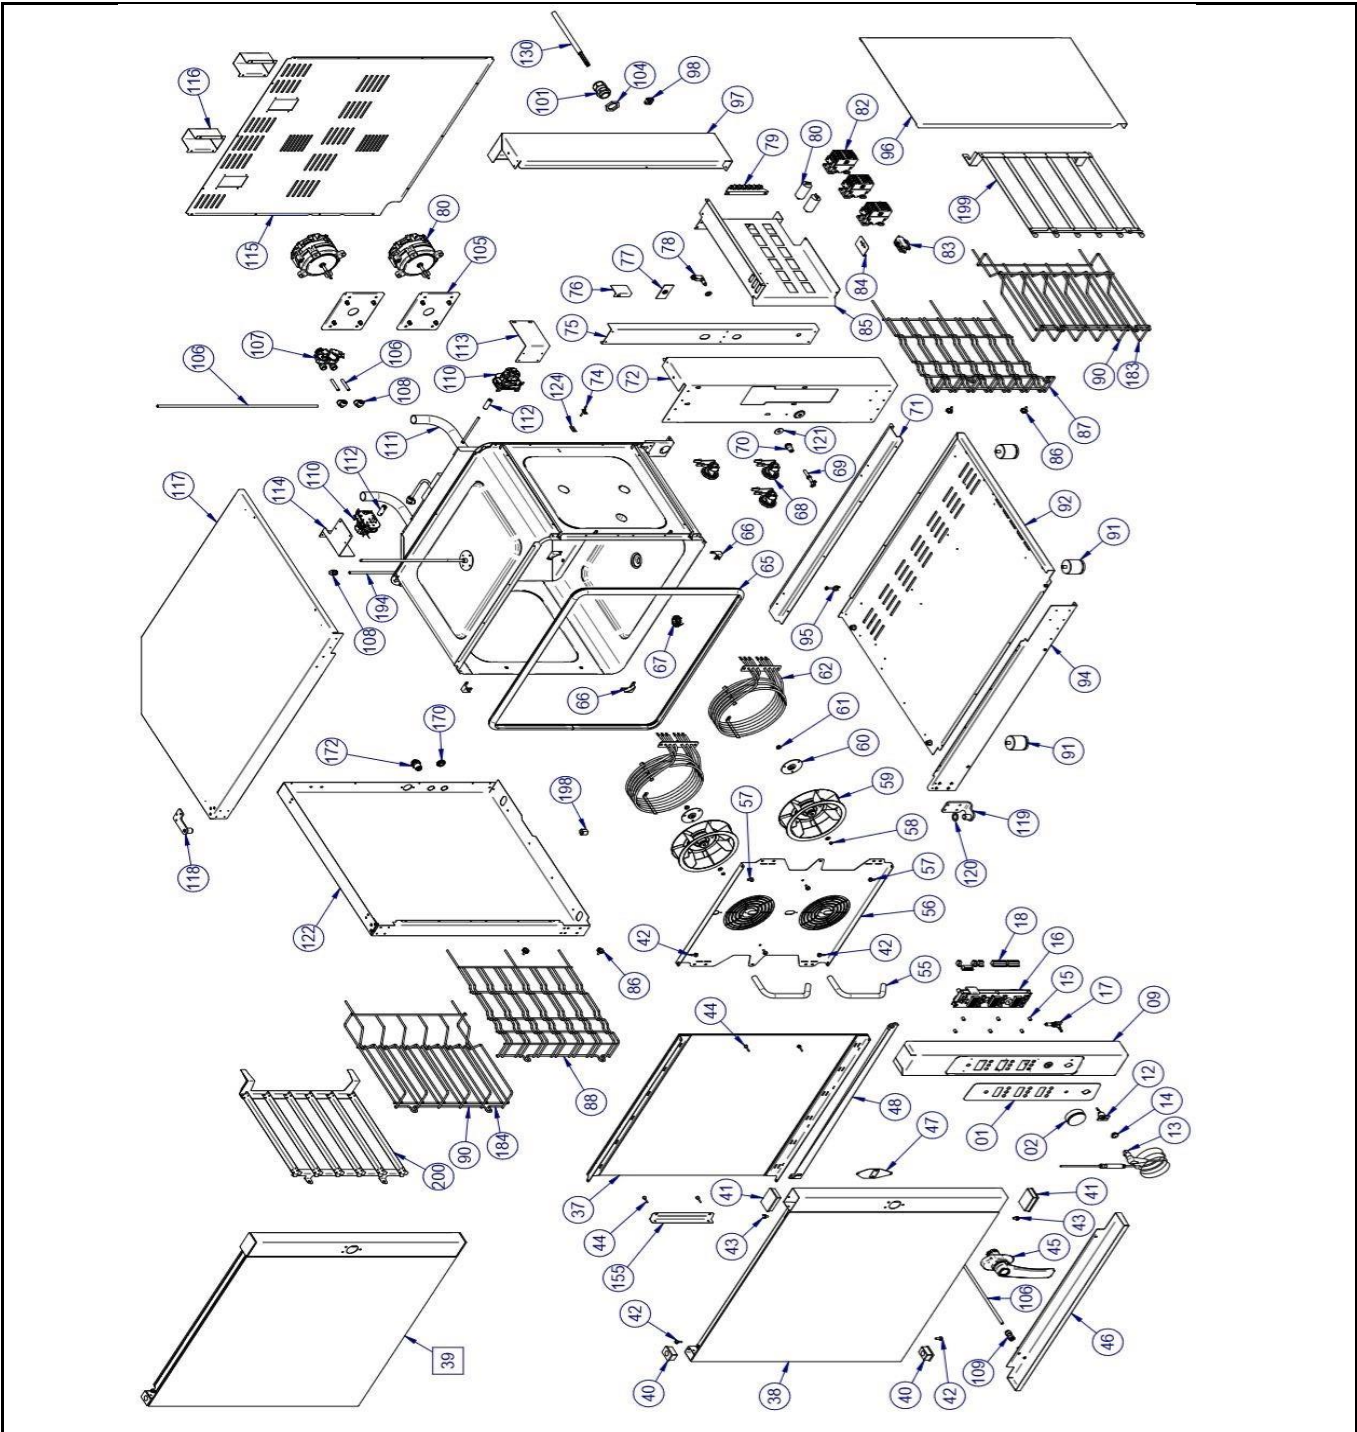

Drawing

Hendi B.V.
Steenoven 21
3911 TX Rhenen
The Netherlands

Batch #	Appliance part#
000000 and up	223109
Description	
Convection steam oven digital NANO 7x GN	
1/1	

Date	22-11-2019	Revision #	1,0
Revision	First Bill of Materials (BOM)