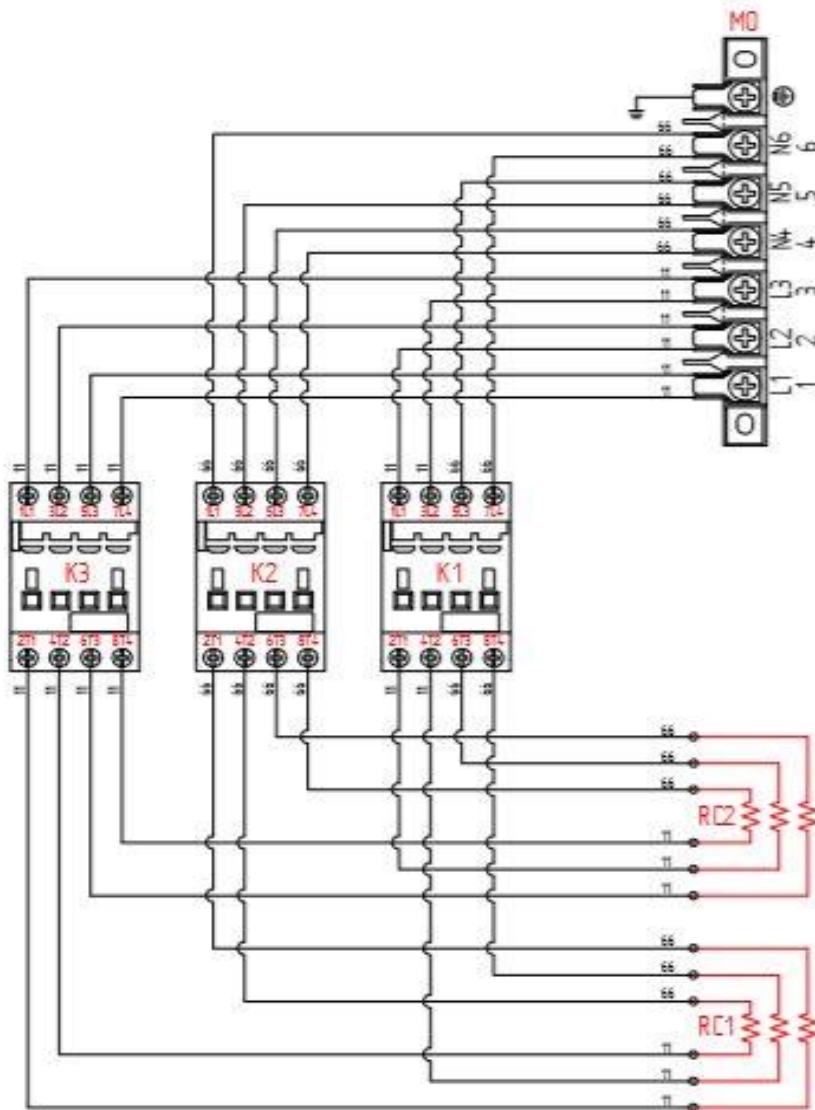

Wiring diagram

<b style="font-size: 2em; margin-left: 10px;">HENDI Tools for Chefs Hendi B.V. Steenoven 21 3911 TX Rhenen The Netherlands	Batch #	Appliance part#
	000000 and up	223109
	Description	
	Convection steam oven digital NANO 7x GN 1/1	

Date	22-11-2019	Revision #	1,0
Revision	First Bill of Materials (BOM)