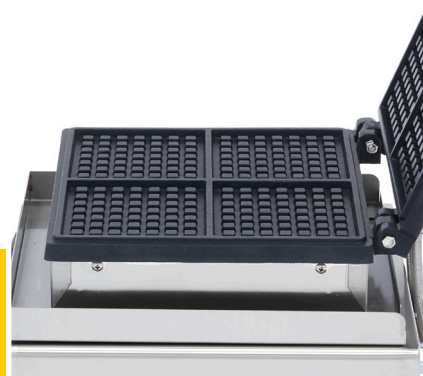

WAFFLE MAKER

MODEL: MINI SQUARE - 4 PIECES

SPECIFICATIONS

Power	1750 Watt
Connection	230V / 50Hz / 1phase
Nett Weight	11.0 Kg
Gross Weight	12.0 Kg
Machine Dimensions	H260 x W300 x D380 mm
Packaging Dimensions	H280 x W430 x D370 mm
Packaging Volume	0.04 CBM
Packaging Material	Carton Box with Foam
HS Customs Code	8419810000
EAN Code	8719632127895
Article Number	09374202

- Fast production of 4 mini waffles at the same time
- Dimensions wafer: W113 x D113 x H14 mm
- Variable thermostat 50 - 300°C
- Equipped with a timer
- Temperature indicator light
- Sturdy handle
- Equipped with drip tray
- Stands on 4 stainless steel feet
- Very durable construction
- Hygienic design

Aluminium baking pan with non-stick coating

Easy to clean