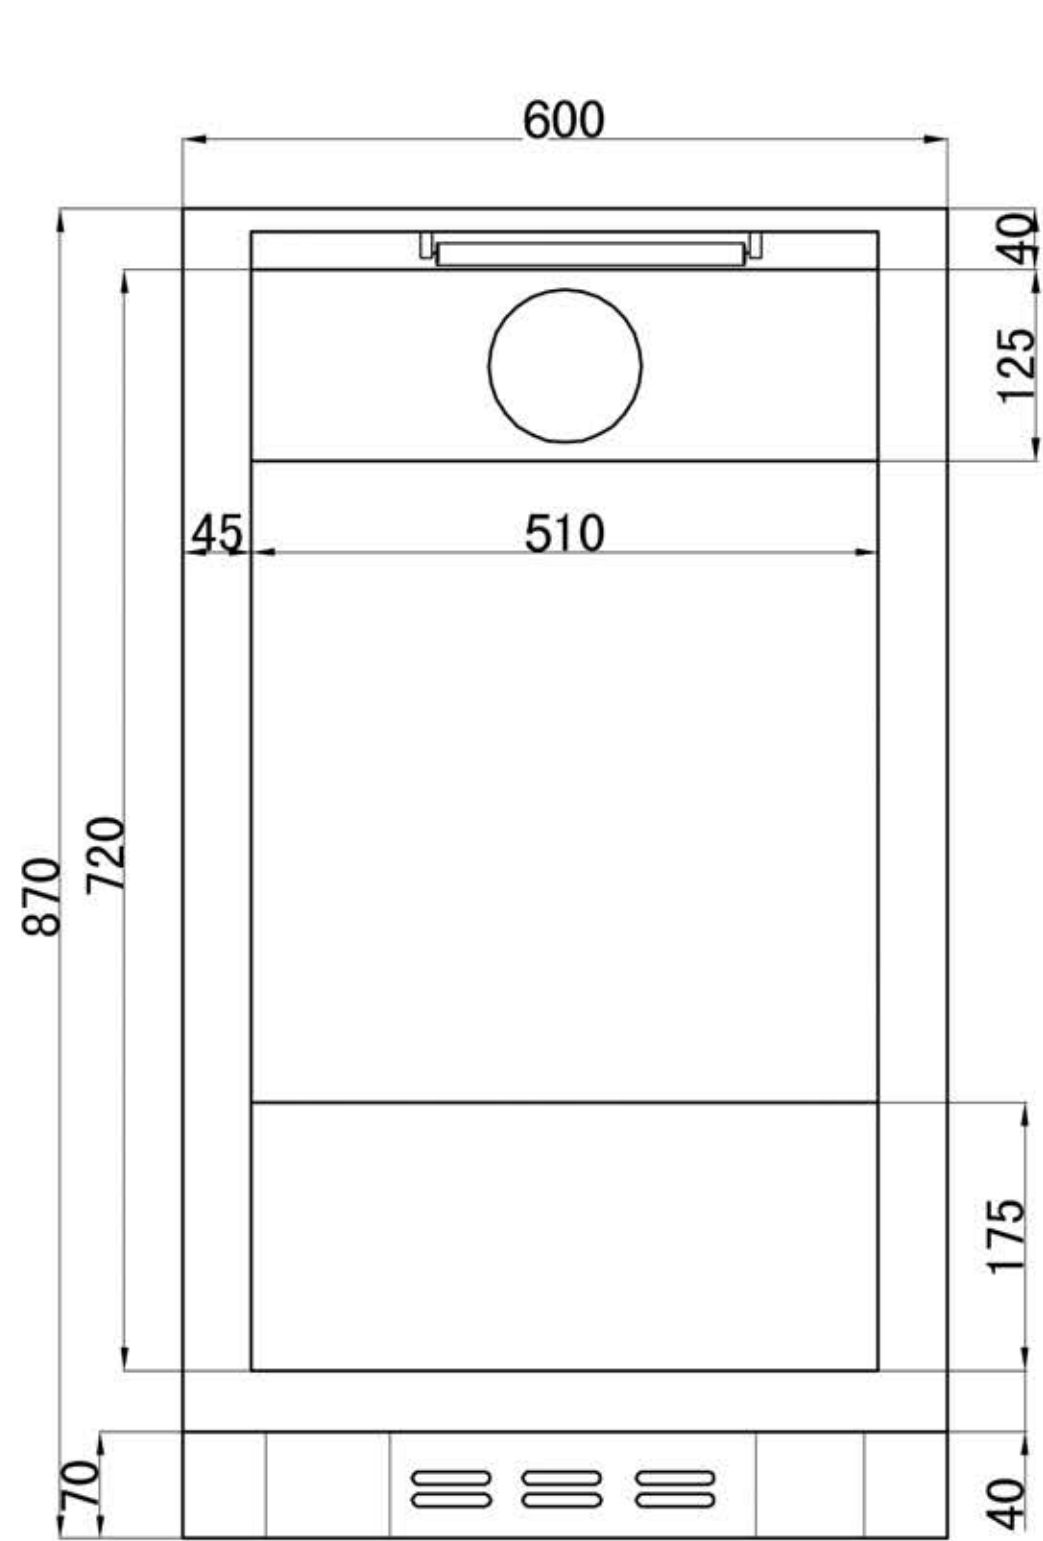

RBS 600-87-D

	Date: 170623
	Rev.: 01
Dimensions	Rev. by: rfj
Drawing no.:	