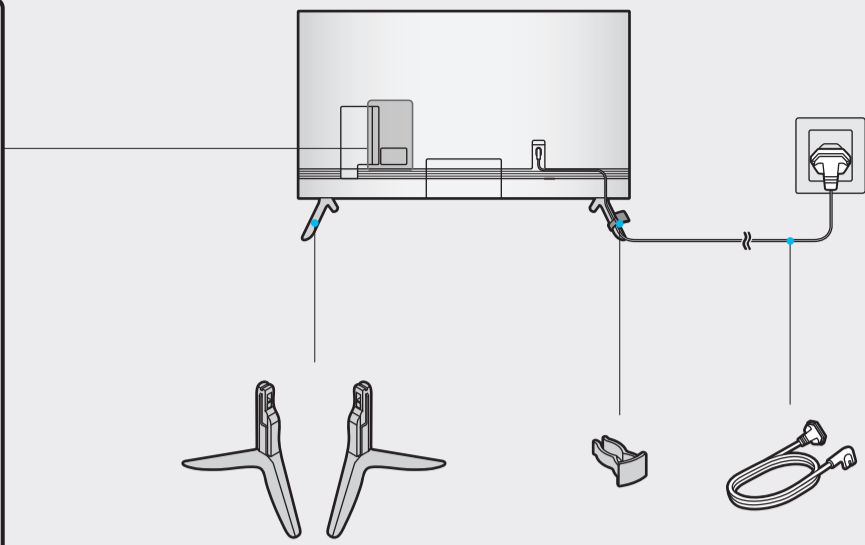

	A	B	C	D	E	F	G	H
BE65A**	1449.4 mm (144.94 cm)	830.3 mm (83.03 cm)	59.9 mm (5.99 cm)	906.6 mm (90.66 cm)	282.1 mm (28.21 cm)	163.9 cm	20.6 kg	20.9 kg
BE70A**	1556.2 mm (155.62 cm)	899.3 mm (89.93 cm)	60.5 mm (6.05 cm)	988.1 mm (98.81 cm)	341.1 mm (34.11 cm)	176 cm	24.8 kg	25.3 kg
BE75A**	1673.2 mm (167.32 cm)	958.2 mm (95.82 cm)	59.9 mm (5.99 cm)	1047.9 mm (104.79 cm)	341.1 mm (34.11 cm)	189.3 cm	30.4 kg	30.8 kg

*: 0-9, A-Z

	VESA A x B (mm)	C (mm)	D x 4
BE65A**	400 x 300	20-22	M8
BE70A**			
BE75A**	400 x 400		

*: 0-9, A-Z

SAMSUNG

QUICK SETUP GUIDE

BN68-12304C-00

		USB +G
		OPTICAL
		HDMI (eARC)
		HDMI
		LAN
		ANT

1