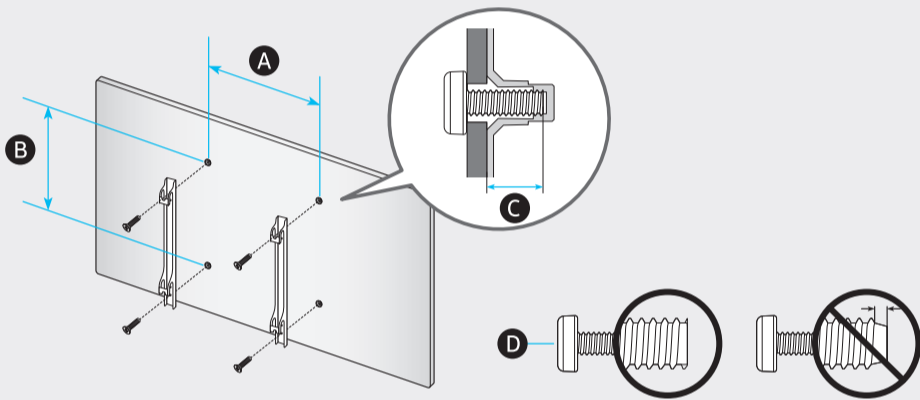

	A	B	C	D	E	F	G	H
BE65A**	1449.4 mm (144.94 cm)	830.3 mm (83.03 cm)	59.9 mm (5.99 cm)	906.6 mm (90.66 cm)	282.1 mm (28.21 cm)	163.9 cm	20.6 kg	20.9 kg
BE70A**	1556.2 mm (155.62 cm)	899.3 mm (89.93 cm)	60.5 mm (6.05 cm)	988.1 mm (98.81 cm)	341.1 mm (34.11 cm)	176 cm	24.8 kg	25.3 kg
BE75A**	1673.2 mm (167.32 cm)	958.2 mm (95.82 cm)	59.9 mm (5.99 cm)	1047.9 mm (104.79 cm)	341.1 mm (34.11 cm)	189.3 cm	30.4 kg	30.8 kg

*: 0-9, A-Z

	VESA A x B (mm)	C (mm)	D x 4
BE65A**	400 x 300	20-22	M8
BE70A**			
BE75A**	400 x 400		

*: 0-9, A-Z

SAMSUNG

QUICK SETUP GUIDE

BN68-12304C-00

		USB +G
		OPTICAL
		HDMI (eARC)
		HDMI
		LAN
		ANT

1