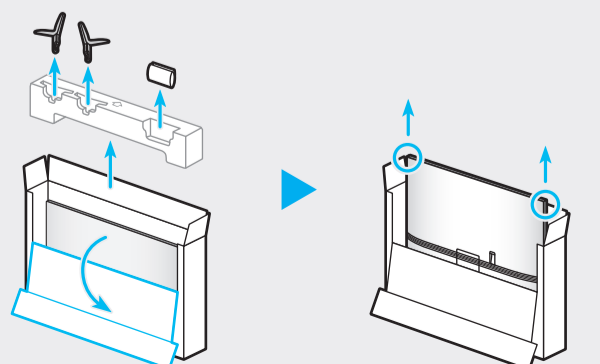

	A	B	C	D	E	F	G	H
BE43A**	963.9 mm (96.39 cm)	558.9 mm (55.89 cm)	59.6 mm (5.96 cm)	627.8 mm (62.78 cm)	192.5 mm (19.25 cm)	1079 cm	8.1 kg	8.3 kg
BE50A**	1116.8 mm (111.68 cm)	644.2 mm (64.42 cm)	59.9 mm (5.99 cm)	719.1 mm (71.91 cm)	250.2 mm (25.02 cm)	125.7 cm	11.4 kg	11.6 kg
BE55A**	1230.5 mm (123.05 cm)	707.2 mm (70.72 cm)	59.9 mm (5.99 cm)	783.3 mm (78.33 cm)	250.2 mm (25.02 cm)	138.7 cm	13.9 kg	14.2 kg

*: 0-9, A-Z

	VESA A x B (mm)	C (mm)	D x 4
BE43A**	200 x 200	20-22	M8
BE50A**			
BE55A**			

*: 0-9, A-Z

SAMSUNG

QUICK SETUP GUIDE

BN68-12304F-00

43"
-
50"

55"

		USB +C
		OPTICAL
		HDMI (eARC)
		HDMI
		LAN
		ANT

1

43"

50" - 55"

2

3

43"

50" - 55"