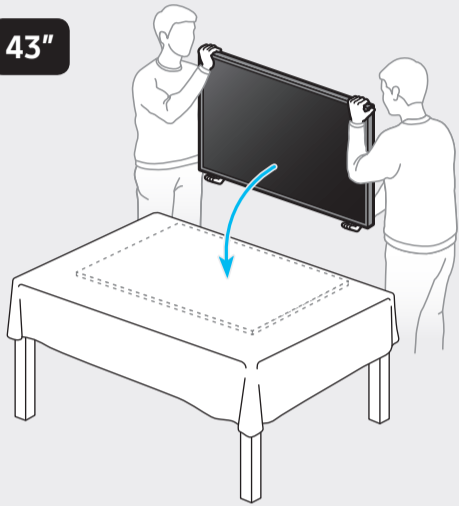

	A	B	C	D	E	F	G	H
BE43A**	963.9 mm (96.39 cm)	558.9 mm (55.89 cm)	59.6 mm (5.96 cm)	627.8 mm (62.78 cm)	192.5 mm (19.25 cm)	1079 cm	8.1 kg	8.3 kg
BE50A**	1116.8 mm (111.68 cm)	644.2 mm (64.42 cm)	59.9 mm (5.99 cm)	719.1 mm (71.91 cm)	250.2 mm (25.02 cm)	125.7 cm	11.4 kg	11.6 kg
BE55A**	1230.5 mm (123.05 cm)	707.2 mm (70.72 cm)	59.9 mm (5.99 cm)	783.3 mm (78.33 cm)	250.2 mm (25.02 cm)	138.7 cm	13.9 kg	14.2 kg

*: 0-9, A-Z

	VESA A x B (mm)	C (mm)	D x 4
BE43A**	200 x 200	20-22	M8
BE50A**			
BE55A**			

*: 0-9, A-Z

SAMSUNG

QUICK SETUP GUIDE

BN68-12304F-00

43"
-
50"

55"

		USB +C
		OPTICAL
		HDMI (eARC)
		HDMI
		LAN
		ANT

1

43"

50" - 55"

2

3

43"

50" - 55"