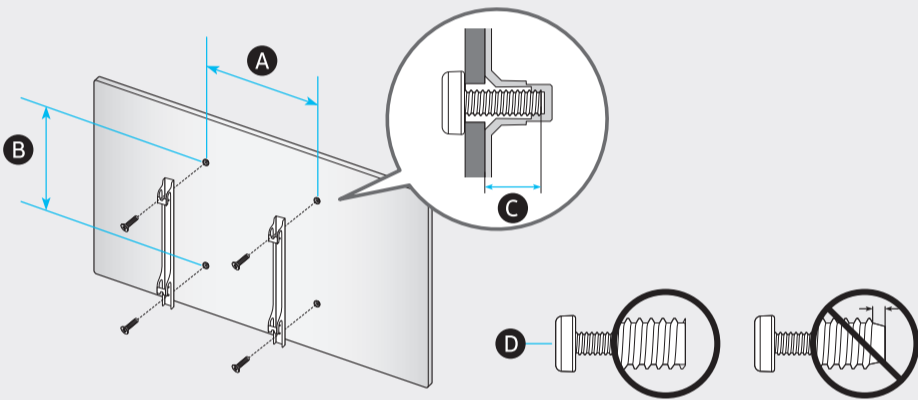

	A	B	C	D	E	F	G	H
BE43A**	963.9 mm (96.39 cm)	558.9 mm (55.89 cm)	59.6 mm (5.96 cm)	627.8 mm (62.78 cm)	192.5 mm (19.25 cm)	1079 cm	8.1 kg	8.3 kg
BE50A**	1116.8 mm (111.68 cm)	644.2 mm (64.42 cm)	59.9 mm (5.99 cm)	719.1 mm (71.91 cm)	250.2 mm (25.02 cm)	125.7 cm	11.4 kg	11.6 kg
BE55A**	1230.5 mm (123.05 cm)	707.2 mm (70.72 cm)	59.9 mm (5.99 cm)	783.3 mm (78.33 cm)	250.2 mm (25.02 cm)	138.7 cm	13.9 kg	14.2 kg

*: 0-9, A-Z

	VESA A x B (mm)	C (mm)	D x 4
BE43A**	200 x 200	20-22	M8
BE50A**			
BE55A**			

*: 0-9, A-Z

SAMSUNG

QUICK SETUP GUIDE

BN68-12304F-00

43"
-
50"

55"