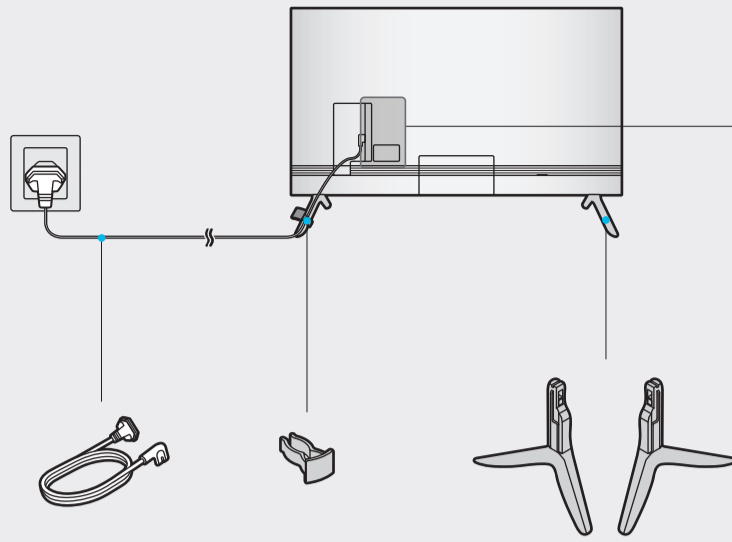

	A	B	C	D	E	F	G	H
BE43A**	963.9 mm (96.39 cm)	558.9 mm (55.89 cm)	59.6 mm (5.96 cm)	627.8 mm (62.78 cm)	192.5 mm (19.25 cm)	1079 cm	8.1 kg	8.3 kg
BE50A**	1116.8 mm (111.68 cm)	644.2 mm (64.42 cm)	59.9 mm (5.99 cm)	719.1 mm (71.91 cm)	250.2 mm (25.02 cm)	125.7 cm	11.4 kg	11.6 kg
BE55A**	1230.5 mm (123.05 cm)	707.2 mm (70.72 cm)	59.9 mm (5.99 cm)	783.3 mm (78.33 cm)	250.2 mm (25.02 cm)	138.7 cm	13.9 kg	14.2 kg

*: 0-9, A-Z

	VESA A x B (mm)	C (mm)	D x 4
BE43A**	200 x 200	20-22	M8
BE50A**			
BE55A**			

*: 0-9, A-Z

SAMSUNG

QUICK SETUP GUIDE

BN68-12304F-00

43"
-
50"

55"

		USB +C
		OPTICAL
		HDMI (eARC)
		HDMI
		LAN
		ANT

1

43"

50" - 55"

2

3

43"

50" - 55"