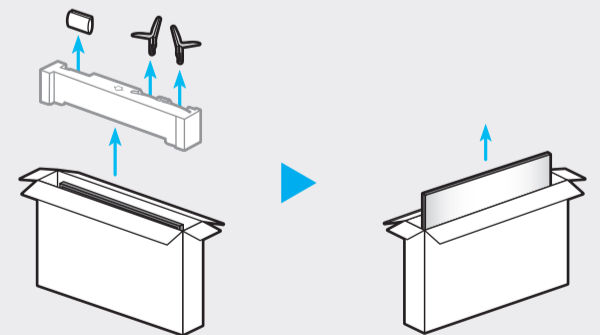

	A	B	C	D	E	F	G	H
BE43A**	963.9 mm (96.39 cm)	558.9 mm (55.89 cm)	59.6 mm (5.96 cm)	627.8 mm (62.78 cm)	192.5 mm (19.25 cm)	1079 cm	8.1 kg	8.3 kg
BE50A**	1116.8 mm (111.68 cm)	644.2 mm (64.42 cm)	59.9 mm (5.99 cm)	719.1 mm (71.91 cm)	250.2 mm (25.02 cm)	125.7 cm	11.4 kg	11.6 kg
BE55A**	1230.5 mm (123.05 cm)	707.2 mm (70.72 cm)	59.9 mm (5.99 cm)	783.3 mm (78.33 cm)	250.2 mm (25.02 cm)	138.7 cm	13.9 kg	14.2 kg

*: 0-9, A-Z

	VESA A x B (mm)	C (mm)	D x 4
BE43A**	200 x 200	20-22	M8
BE50A**			
BE55A**			

*: 0-9, A-Z

SAMSUNG

QUICK SETUP GUIDE

BN68-12304F-00

43"
-
50"

55"

		USB +C
		OPTICAL
		HDMI (eARC)
		HDMI
		LAN
		ANT

1

43"

50" - 55"

2

3

43"

50" - 55"