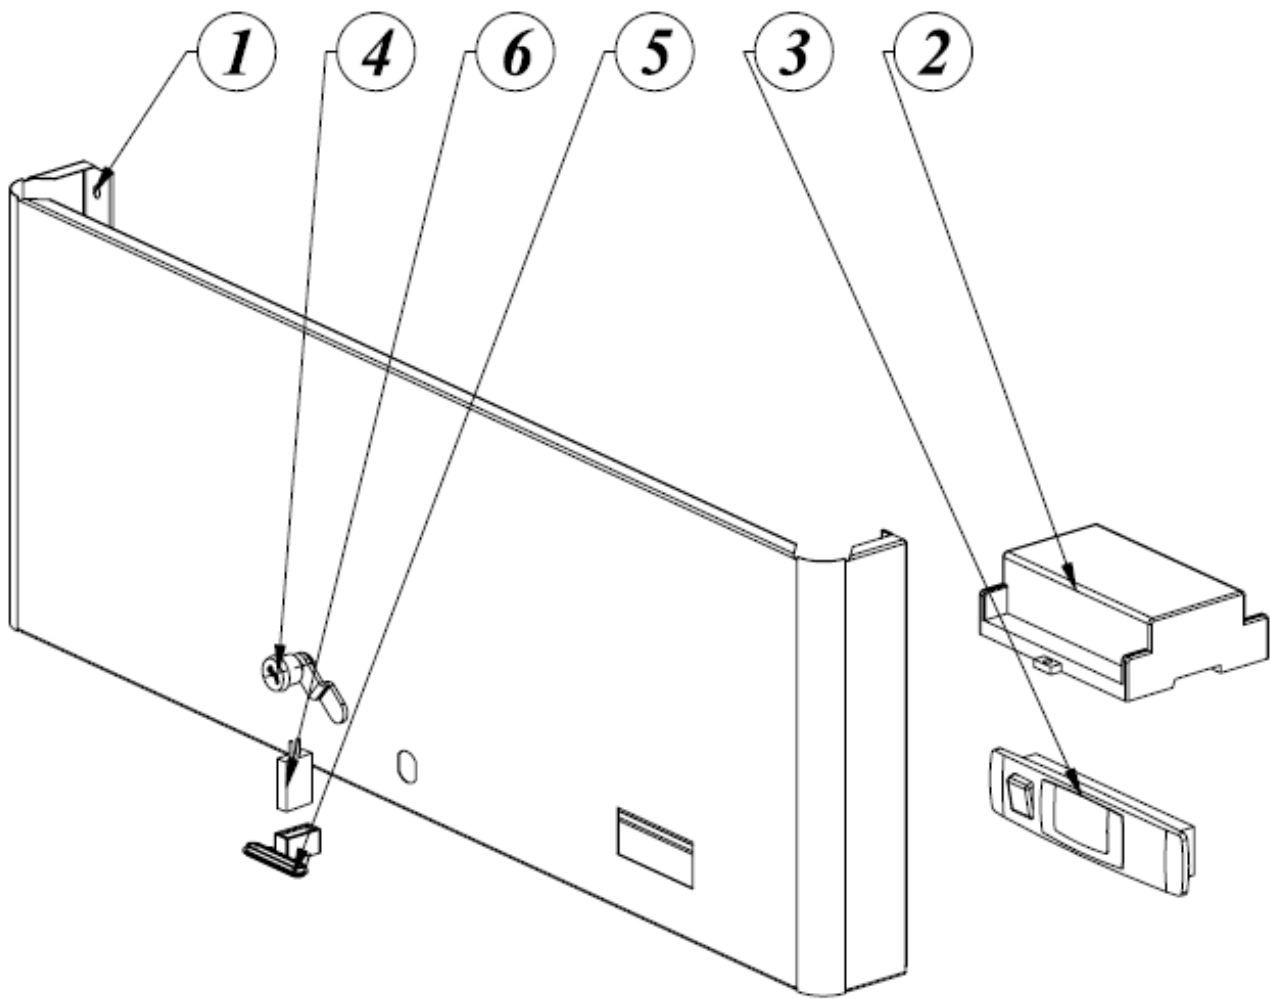

## COOL-LINE Backwarenkühlschrank **BKS 900**

[Art. 447600900]

NUMBER	NAME	ARTICLE NUMBER	
1	FRONT PANNEL 600/900	30119	
2	CONTROLLER MODUL DIXELL XW60 K	40163	
3	DISPLAY FOR MODUL	40164	
3	DISPLAY FRAME ADAPTER	40157	
4	LOCK WITH KEY	20342	
5	LOCK PLASTIC	60072	
6	DOOR SWICH	40167	

NUMBER	NAME	ARTICLE NUMBER	900
1	FRONT VERTICAL SUPPORT	20229	*
2	/		
3	HOOK	20203	*
4	L PROFILE 900	20224	*
5	REAR VERTICAL SUPPORT	20230	*
6	LEFT INLET CHANNEL 900	50315	*
7	RIGHT OUTLET CHANNEL 900	50316	*