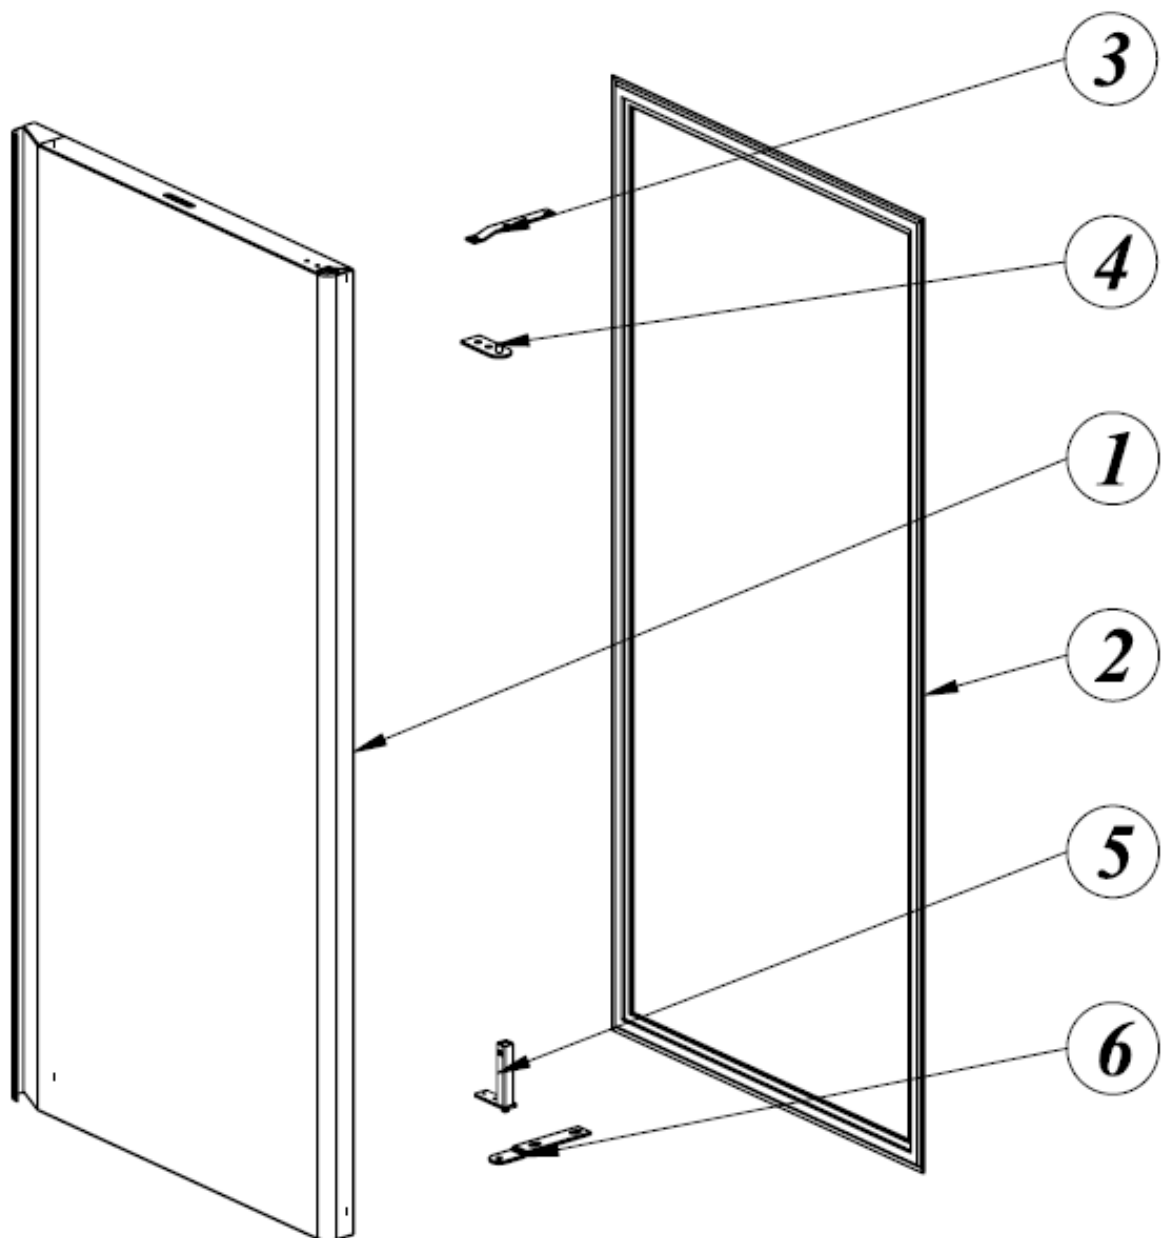

## COOL-LINE Backwarenkühlschrank **BKS 900**

[Art. 447600900]

NUMBER	NAME	ARTICLE NUMBER	
1	FRONT PANNEL 600/900	30119	
2	CONTROLLER MODUL DIXELL XW60 K	40163	
3	DISPLAY FOR MODUL	40164	
3	DISPLAY FRAME ADAPTER	40157	
4	LOCK WITH KEY	20342	
5	LOCK PLASTIC	60072	
6	DOOR SWICH	40167	

NUMBER	NAME	ARTICLE NUMBER	900
1	FRONT VERTICAL SUPPORT	20229	*
2	/		
3	HOOK	20203	*
4	L PROFILE 900	20224	*
5	REAR VERTICAL SUPPORT	20230	*
6	LEFT INLET CHANNEL 900	50315	*
7	RIGHT OUTLET CHANNEL 900	50316	*