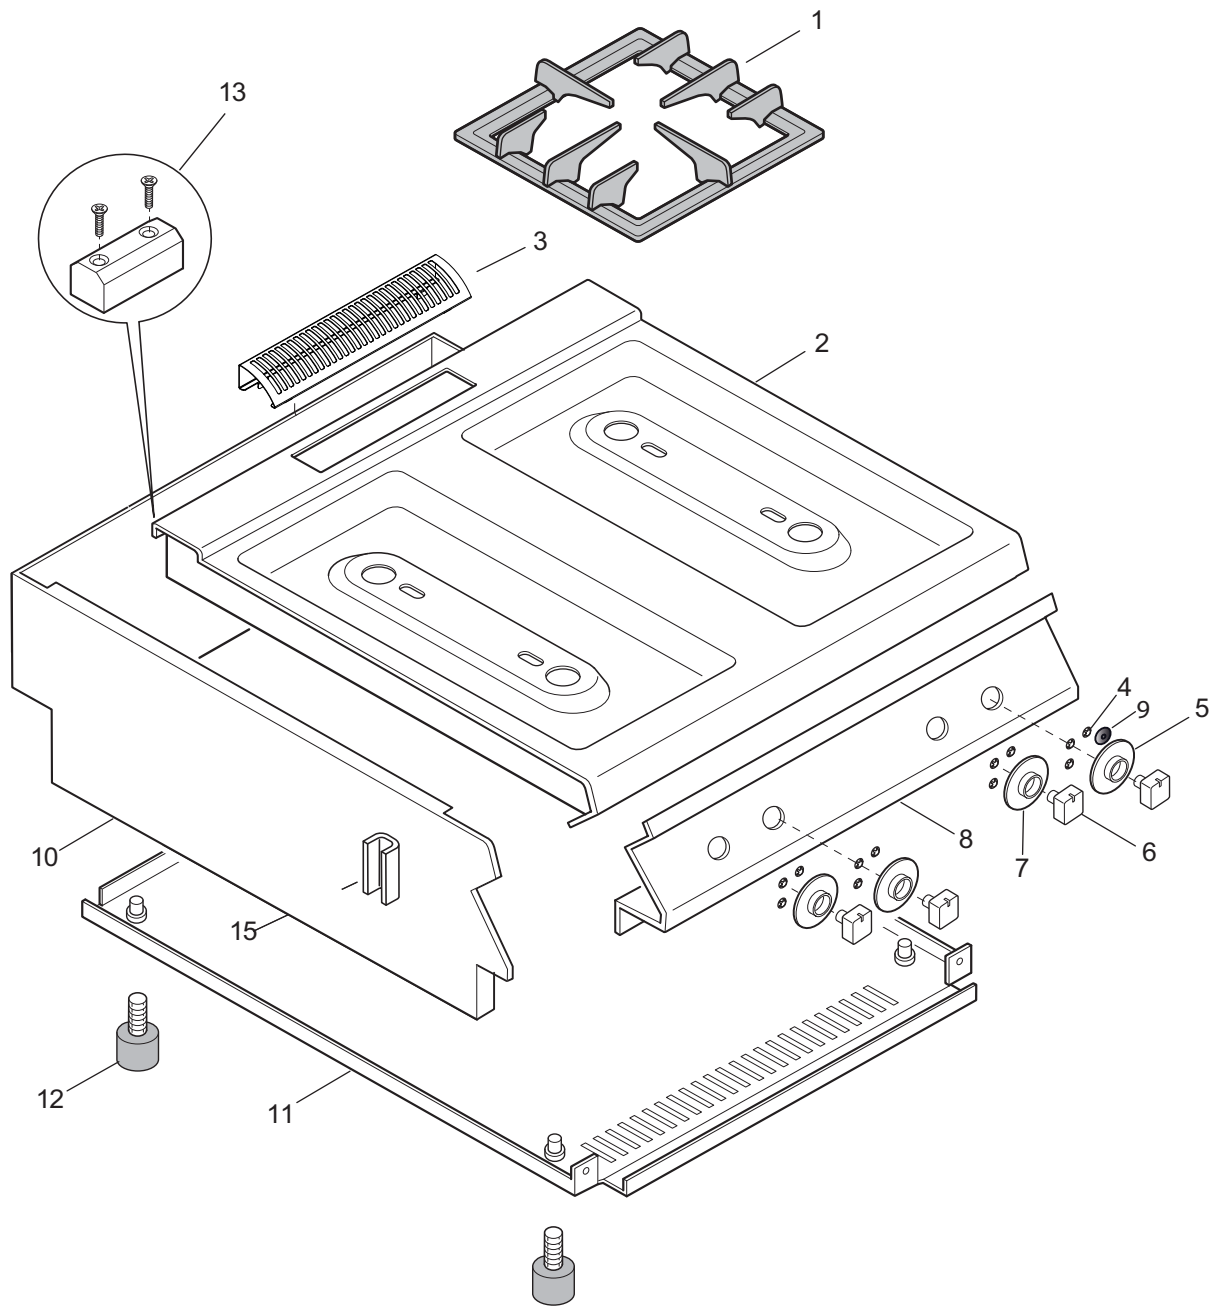

**CUCINE GAS TOP E700XP
GAS COOKING TOP E700XP**

PNC	Model	Ref	Brand	Version	Notes
371000	E7GCGD2C00	a	ELX	GAS	2-BURNER 400 MM
371001	E7GCGH4C00	b	ELX	GAS	4-BURNER 800 MM
371004	E7GCGL6C00	c	ELX	GAS	6-BURNER 1200 MM
371166	E7GCGD2C0A	d	ELX	GAS	2-BURNER 400 MM-AUS
371167	E7GCGH4C0A	e	ELX	GAS	4-BURNER 800 MM-AUS
371170	E7GCGL6C0A	f	ELX	GAS	6-BURNER 1200 MM-AUS
371178	E7GCGH4C00	a1	ELX	GAS	4-BURNER GAS RANGE+OPEN BASE 800 MM
371179	E7GCGL6C00	a2	ELX	GAS	6-BURNER GAS RANGE+OPEN BASE 1200 MM
372000	Z7GCGD2C00	g	ZAN	GAS	2-BURNER 400 MM
372001	Z7GCGH4C00	h	ZAN	GAS	4-BURNER 800 MM
372004	Z7GCGL6C00	i	ZAN	GAS	6-BURNER 1200 MM
372146	Z7GCGD2C0A	l	ZAN	GAS	2-BURNER 400 MM-AUS
372147	Z7GCGH4C0A	m	ZAN	GAS	4-BURNER 800 MM-AUS
372150	Z7GCGL6C0A	n	ZAN	GAS	6-BURNER 1200 MM-AUS
372153	Z7GCGD2C0H	o	ZAN	GAS	2-BURNER 400 MM-HAKVOORT
372154	Z7GCGH4C0H	p	ZAN	GAS	4-BURNER 800 MM-HAKVOORT
372156	Z7GCGL6C0H	q	ZAN	GAS	6-BURNER 1200MM-HAKVOORT
372178	Z7GCGH4C00	w	ZAN	GAS	4-BURNER GAS RANGE+OPEN BASE 800 MM
372179	Z7GCGL6C00	a3	ZAN	GAS	6-BURNER GAS RANGE+OPEN BASE 1200 MM
373000	A7GCGD2C00	r	OEM	GAS	2-BURNER 400 MM
373001	A7GCGH4C00	s	OEM	GAS	4-BURNER 800 MM
373004	A7GCGL6C00	t	OEM	GAS	6-BURNER 1200 MM
373166	A7GCGD2C0A	z	OEM	GAS	2-BURNER 400 MM-AUS
373167	A7GCGH4C0A	z	OEM	GAS	4-BURNER 800 MM-AUS
373170	A7GCGL6C0A	z	OEM	GAS	6-BURNER 1200 MM-AUS
373178	A7GCGH4C00	x	OEM	GAS	4-BURNER GAS RANGE+OPEN BASE 800 MM
373179	A7GCGL6C00	a4	OEM	GAS	6-BURNER GAS RANGE+OPEN BASE 1200 MM
373220	A7GCGD2KC0K	u	KIP	GAS	2-BURNER 400 MM
373221	A7GCGH4C0K	v	KIP	GAS	4-BURNER 400 MM

Pag	Index	Indice	Note
2	General components	Componenti struttura	
3	Gas components	Componenti Gas	
4	Nozzles	Tabelle ugelli	
5,6	Spare parts list	Lista ricambi	

Brand/Marchio: All
Factory code: 9PDX