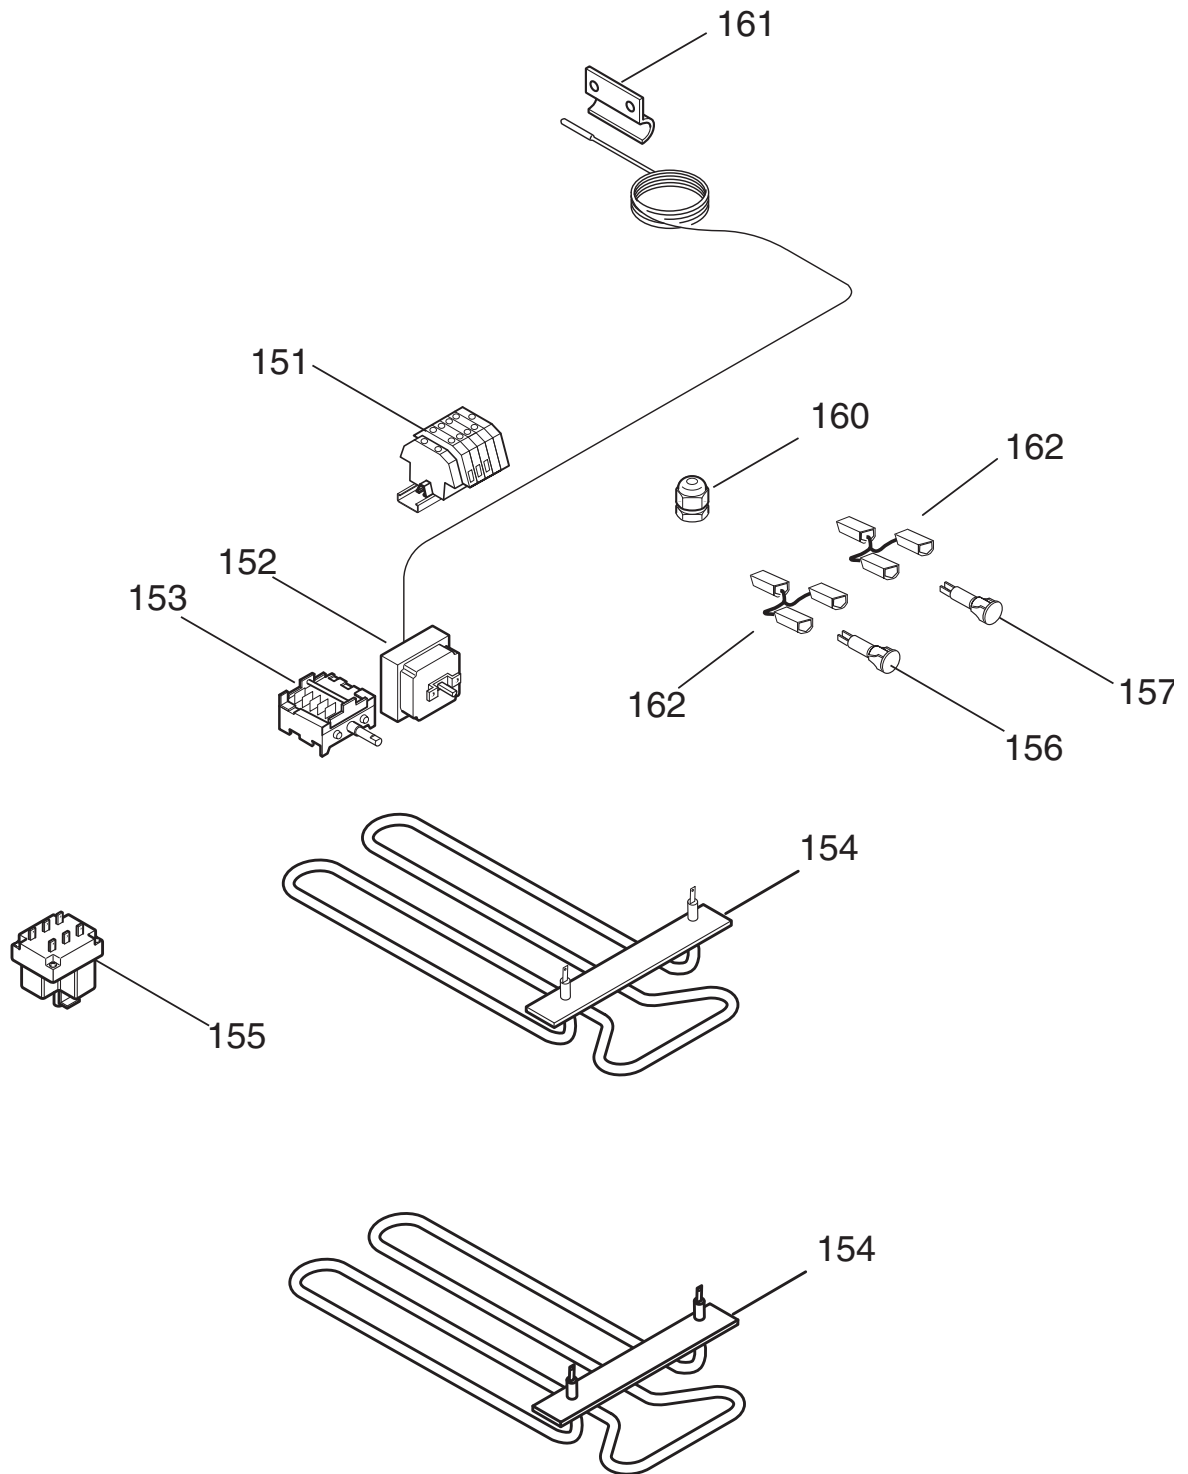

CUCINE GAS MONOBLOCCO E700XP
GAS RANGES E700XP

<i>Pos</i>	<i>Spare Part Code</i>	<i>Factory Code</i>	<i>Descrizione</i>	<i>Description</i>	<i>Ref./Note</i>
1	0C2526	511821400	GRIGLIA FUOCHI GHISA	CAST IRON GRID	
2	0C7723	87089A900	RIPIANO 800mm	TABLE TOP 800mm	ELX
2	0C7733	87089G800	RIPIANO 800mm	TABLE TOP 800mm	ZAN, OEM
2	0C7724	87089AA00	RIPIANO 1200mm	TABLE TOP 1200mm	ELX
2	0C7734	87089G900	RIPIANO 1200mm	TABLE TOP 1200mm	ZAN, OEM
3	0C8598	85089FF01	RIVESTIMENTO LATERALE	EXTERNAL PANEL 800mm	ELX
3	0CA950	85089FJ01	RIVESTIMENTO LATERALE	EXTERNAL PANEL 800mm	ZAN, OEM
3	*	85089FG01	RIVESTIMENTO LATERALE	EXTERNAL PANEL 1200mm	ELX
3	*	85089FK01	RIVESTIMENTO LATERALE	EXTERNAL PANEL 1200mm	ZAN, OEM
4	0C0182	529850500	PIASTRINA FACCIATA-FIANCO	PLATE JOINTING	
5	0C2305	560802101	ISOLAMENTO FORNO	INSULATION, OVEN	GAS OVEN
5	0CB489	560851800	ISOLAMENTO FORNO	INSULATION, OVEN	EL. OVEN
6	0C6445	538831100	GRIGLIA PROTEZIONE BULBO	PROTECTION PROBE GRID	GAS OVEN
6	0C6444	538862800	GRIGLIA PROTEZIONE BULBO	PROTECTION PROBE GRID	EL. OVEN
7	0C6446	51489AA00	GUIDA GRIGLIA	GRATE LEADING	
8	025020	330260842	GRIGLIA FORNO	GRATE, OVEN	a,b,c,d,e,j,l,m,n,o,t,u,v, w,z,a1,g1 650x530
8	0C6455	856814402	GRIGLIA FORNO	GRATE, OVEN	f,i,g,h,p,q,r,s, 626x530
9	054114	500847401	SUOLA FORNO	SOLE PLATE	
10	050761	315280702	COPERCHIO FORO PILOTA	PILOT COVER	
11	0C7248	85089B302	CRUSCOTTO 800mm	CONTROL PANEL 800mm	ELX – GAS OVEN
11	0C7249	85089B502	CRUSCOTTO 800mm	CONTROL PANEL 800mm	ELX – EL OVEN
11	0C7283	87089GD00	CRUSCOTTO 800mm	CONTROL PANEL 800mm	ZAN – GAS OVEN
11	0C7286	87089GM00	CRUSCOTTO 800mm	CONTROL PANEL 800mm	ZAN – EL OVEN
11	*	800838800	CRUSCOTTO 800mm	CONTROL PANEL 800mm	OEM – GAS OVEN
11	*	800838900	CRUSCOTTO 800mm	CONTROL PANEL 800mm	OEM – EL OVEN
11	0C7250	85089B702	CRUSCOTTO 1200mm	CONTROL PANEL 1200mm	ELX – GAS OVEN
11	0C7721	85589B502	CRUSCOTTO 1200mm	CONTROL PANEL 1200mm	ELX – EL OVEN
11	0C7221	87089GG01	CRUSCOTTO 1200mm	CONTROL PANEL 1200mm	ZAN – GAS OVEN
11	0C7735	87089GS00	CRUSCOTTO 1200mm	CONTROL PANEL 1200mm	ZAN – EL OVEN
11	*	800838B00	CRUSCOTTO 1200mm	CONTROL PANEL 1200mm	OEM – GAS OVEN
11	*	80083AM00	CRUSCOTTO 1200mm	CONTROL PANEL 1200mm	OEM – EL OVEN
12	0C6671	548876S01	GHIERA MANOPOLA FUOCHI ANT.	KNOB RING, FRONT BURNER	ELX
12	0C7243	548879F00	GHIERA MANOPOLA FUOCHI ANT.	KNOB RING, FRONT BURNER	ZAN, OEM
13	0C8645	54887AV00	ASSIEME MANOPOLA "UNIVERSALE"	KNOB ASSEMBLY (KNOB+ADAP)	ELX
13*	0C8715	511851100	SOLO MANOPOLA "UNIVERSALE"	ONLY KNOB	ELX
13	0C7425	548878101	MANOPOLA RUBINETTO GAS	KNOB, GAS TAP	ZAN
13	0C1007	548865600	MANOPOLA RUBINETTO GAS	KNOB, GAS TAP	OEM
13	0C8700	548877W00	MANOPOLA COMMUTATORE	KNOB, REGULATOR	ELX ELECTRIC
13	0C7232	548878201	MANOPOLA COMMUTATORE	KNOB, REGULATOR	ZAN ELECTRIC
13	0A5621	548865500	MANOPOLA COMMUTATORE	KNOB, REGULATOR	OEM ELECTRIC
13	0C6746	548876W00	MANOPOLA COMMUTATORE	KNOB, REGULATOR	KIP
14	0C0156	527850500	PIASTRA FISSAGGIO FIANCHI	SIDE PANELS JOINTING PLATE	
15	0C7332	548876T01	GHIERA MANOPOLA FUOCHI POS.	KNOB RING, REAR BURNER	ELX
15	0C7244	548879G00	GHIERA MANOPOLA FUOCHI POS.	KNOB RING, REAR BURNER	ZAN, OEM
16	0C7179	548877Z01	MANOPOLA TERMOSTATO VALVOLA	KNOB, VALVE THERMOSTAT	ZAN – GAS OVEN
16	0C5252	548872700	MANOPOLA TERMOSTATO VALVOLA	KNOB, VALVE THERMOSTAT	OEM – GAS OVEN