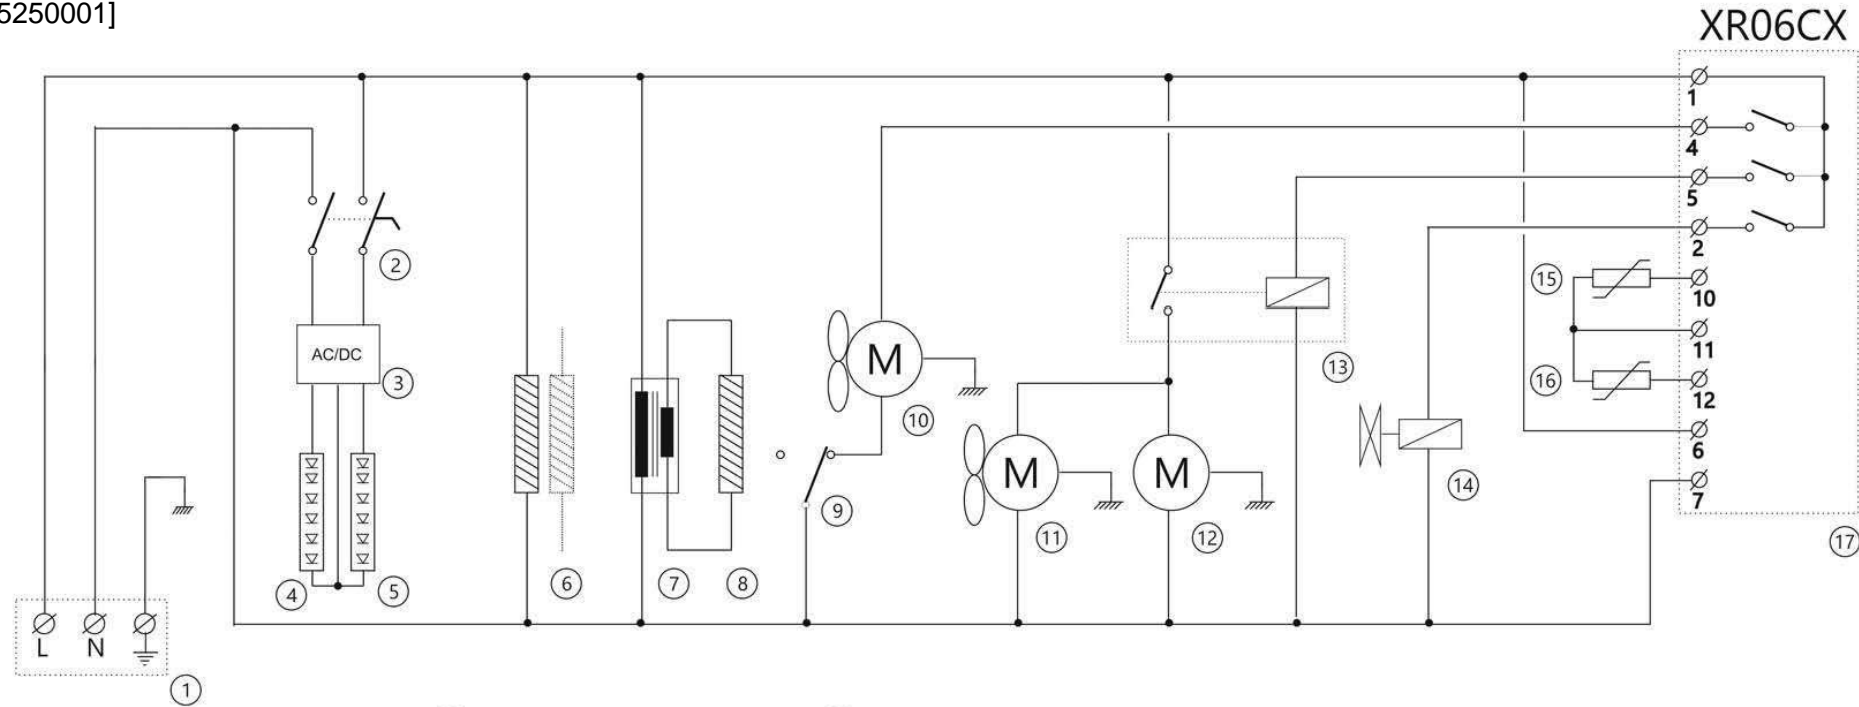

Schaltplan

Gewerbetiefkühlschrank TKU 980 G-LED

[Art. 435250001]

- | | |
|-------------------------------|--------------------|
| ① Junction box | ⑩ Evaporator fan |
| ② Light switch | ⑪ Condenser fan |
| ③ LED Power supply | ⑫ Compressor |
| ④ Canopy LED | ⑬ Contactor |
| ⑤ Door LED | ⑭ Defrost valve |
| ⑥ Frame heater | ⑮ Evaporator probe |
| ⑦ Power supply for door glas | ⑯ Room probe |
| ⑧ Heated door glass (No part) | ⑰ Thermostat |
| ⑨ Door switch | |

	Date: 180423
	Rev.: 04
Wiring diagram	Rev. by: rfj
Drawing no.:	