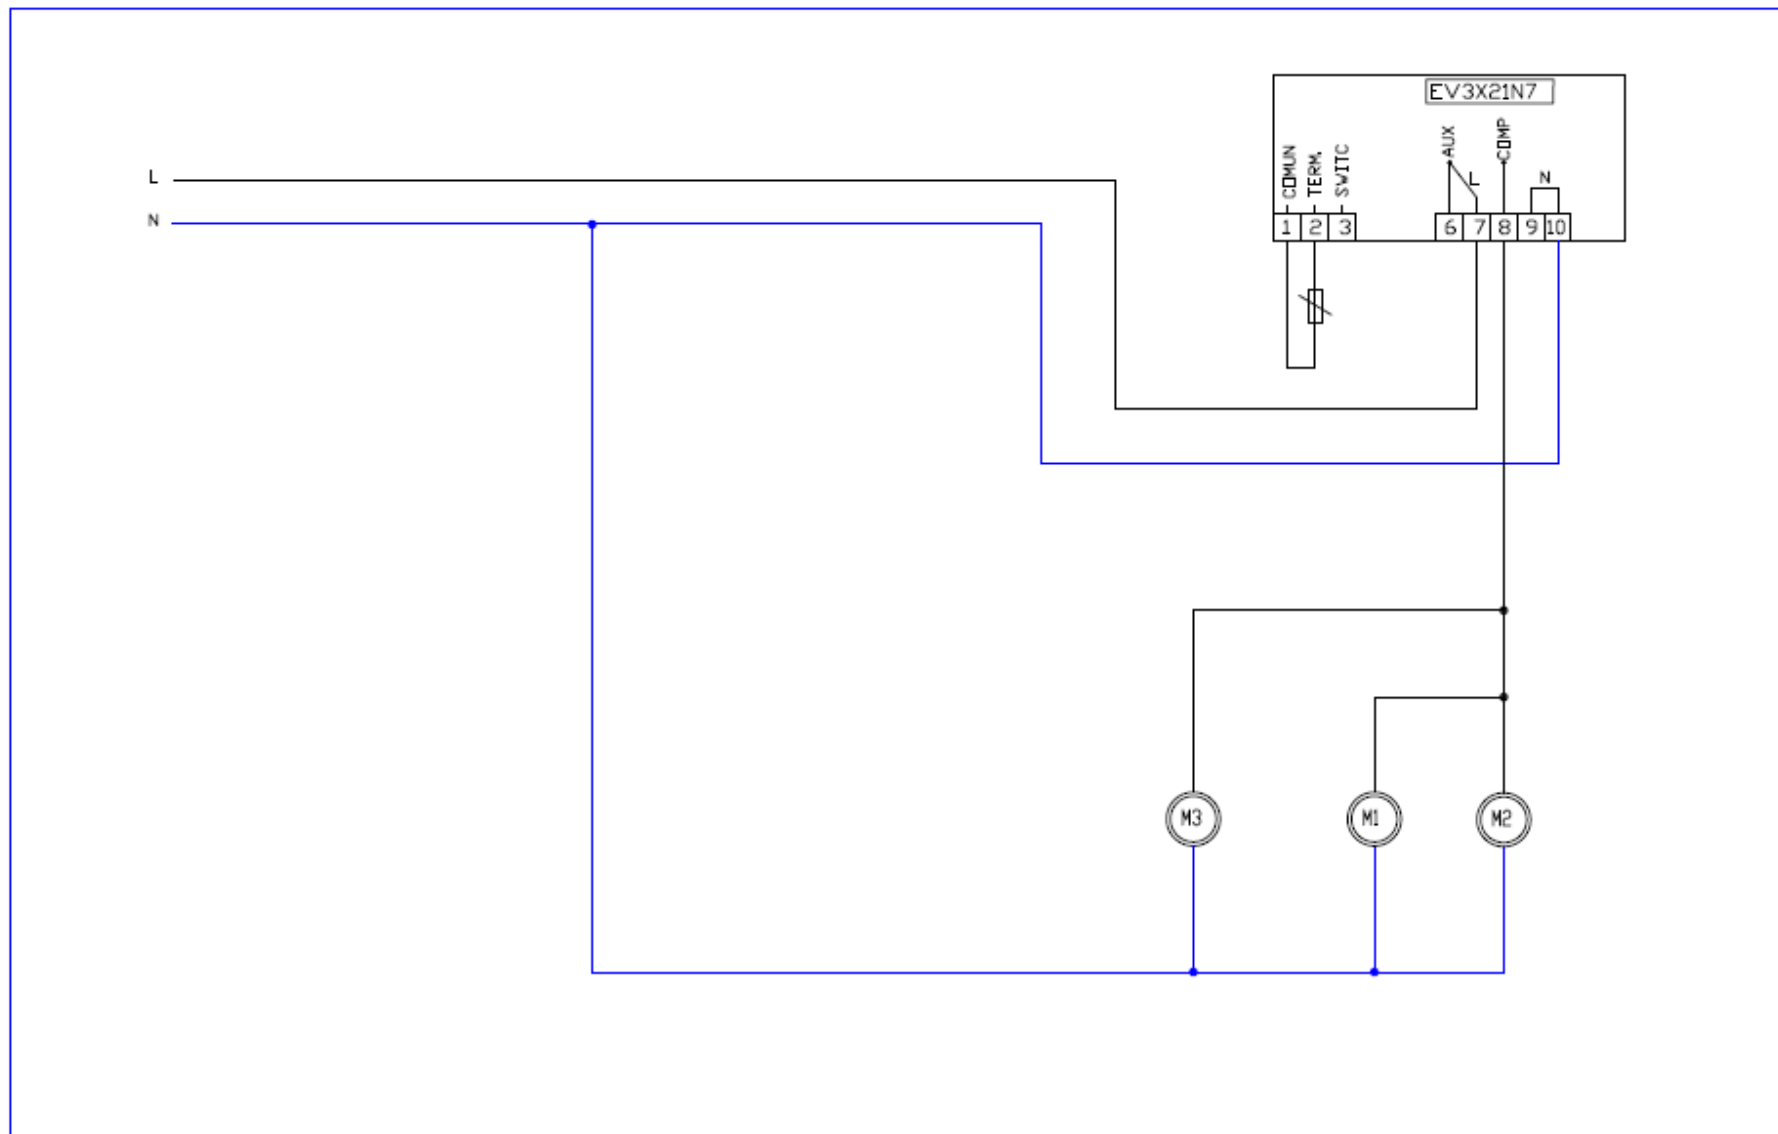

HAMBURG 2 180-2-Z

[Art. 3081180002Z]

WIRING DIAGRAM NORDCAP	COD: NORD02	SYZE 140	TYPE +2/+10	DRAWN	DATE 19/01/2017	SIGN. Bee	SUBSTITUTES No
	REL. 1.1	SUPPLY 230/1/50		AUDITEN	DATE	SIGN.	SUBSTITUTES BY No