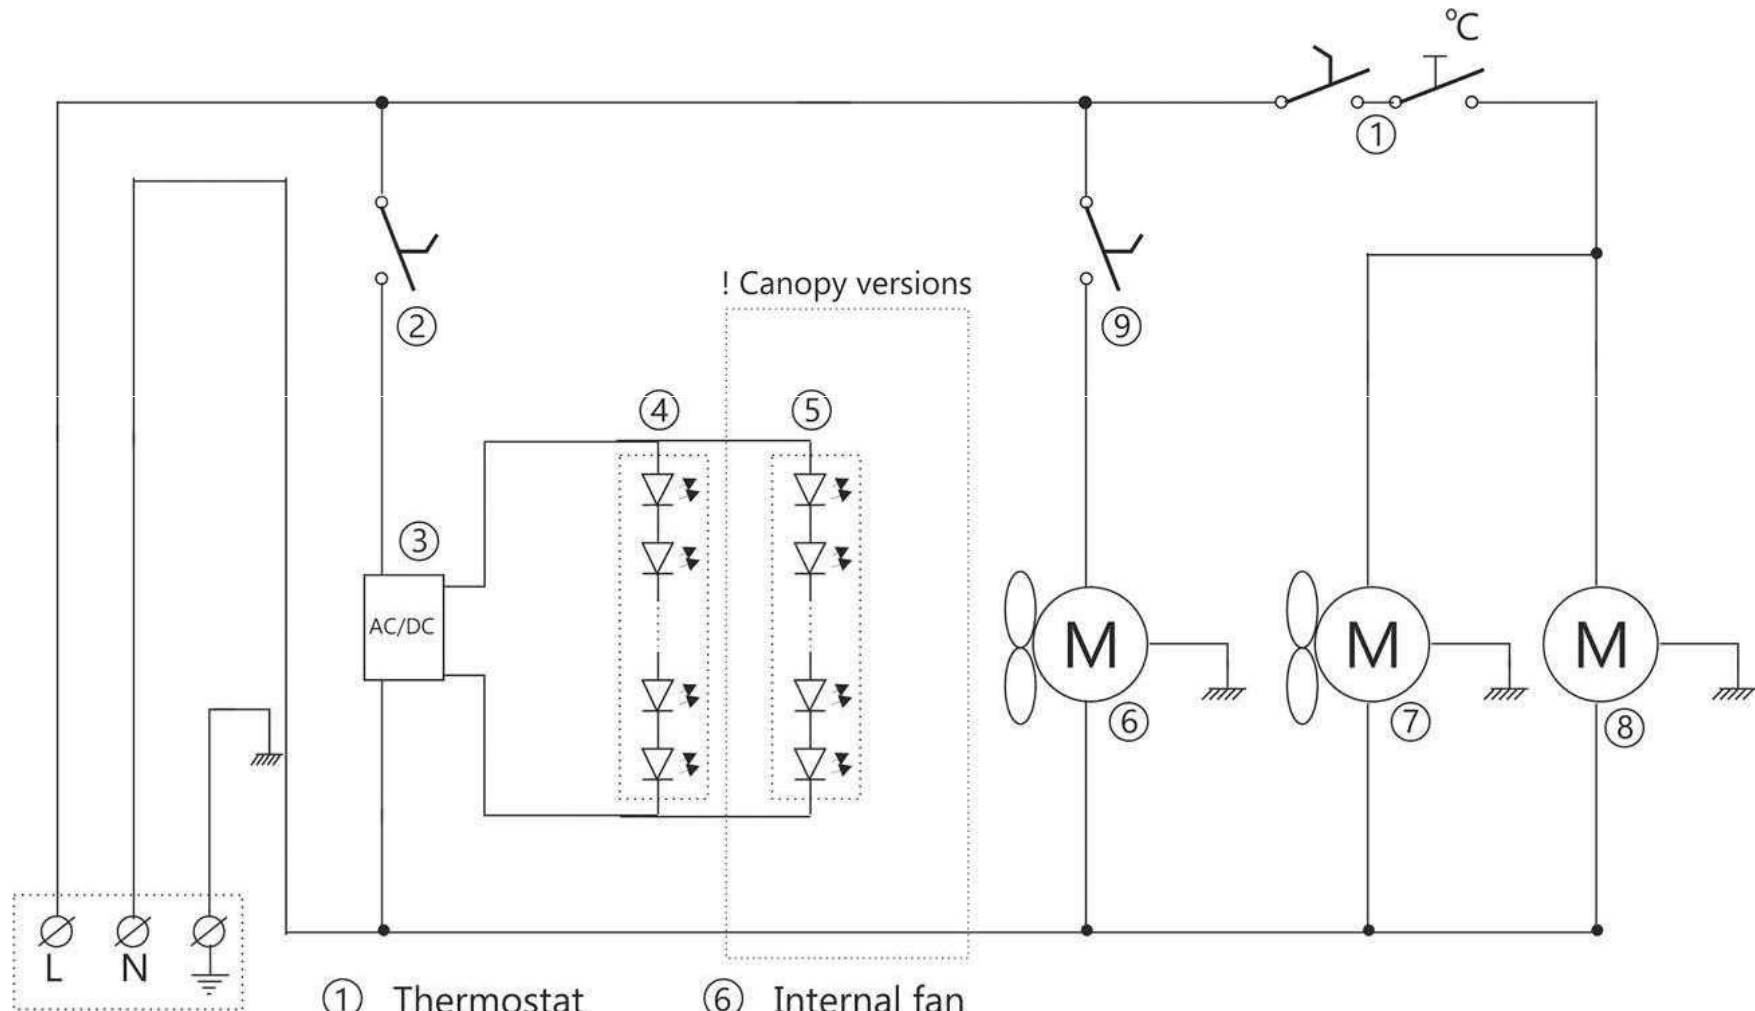

Schaltplan

Flaschenkühlschrank SCU 1425

[Art. 4358001425]

NordCap®

PROFESSIONELL KÜHLEN

- ① Thermostat
- ② Light switch
- ③ Power supply
- ④ Internal LED
- ⑤ Canopy LED
- ⑥ Internal fan
- ⑦ Condenser fan
- ⑧ Compressor
- ⑨ Door switch (Option)