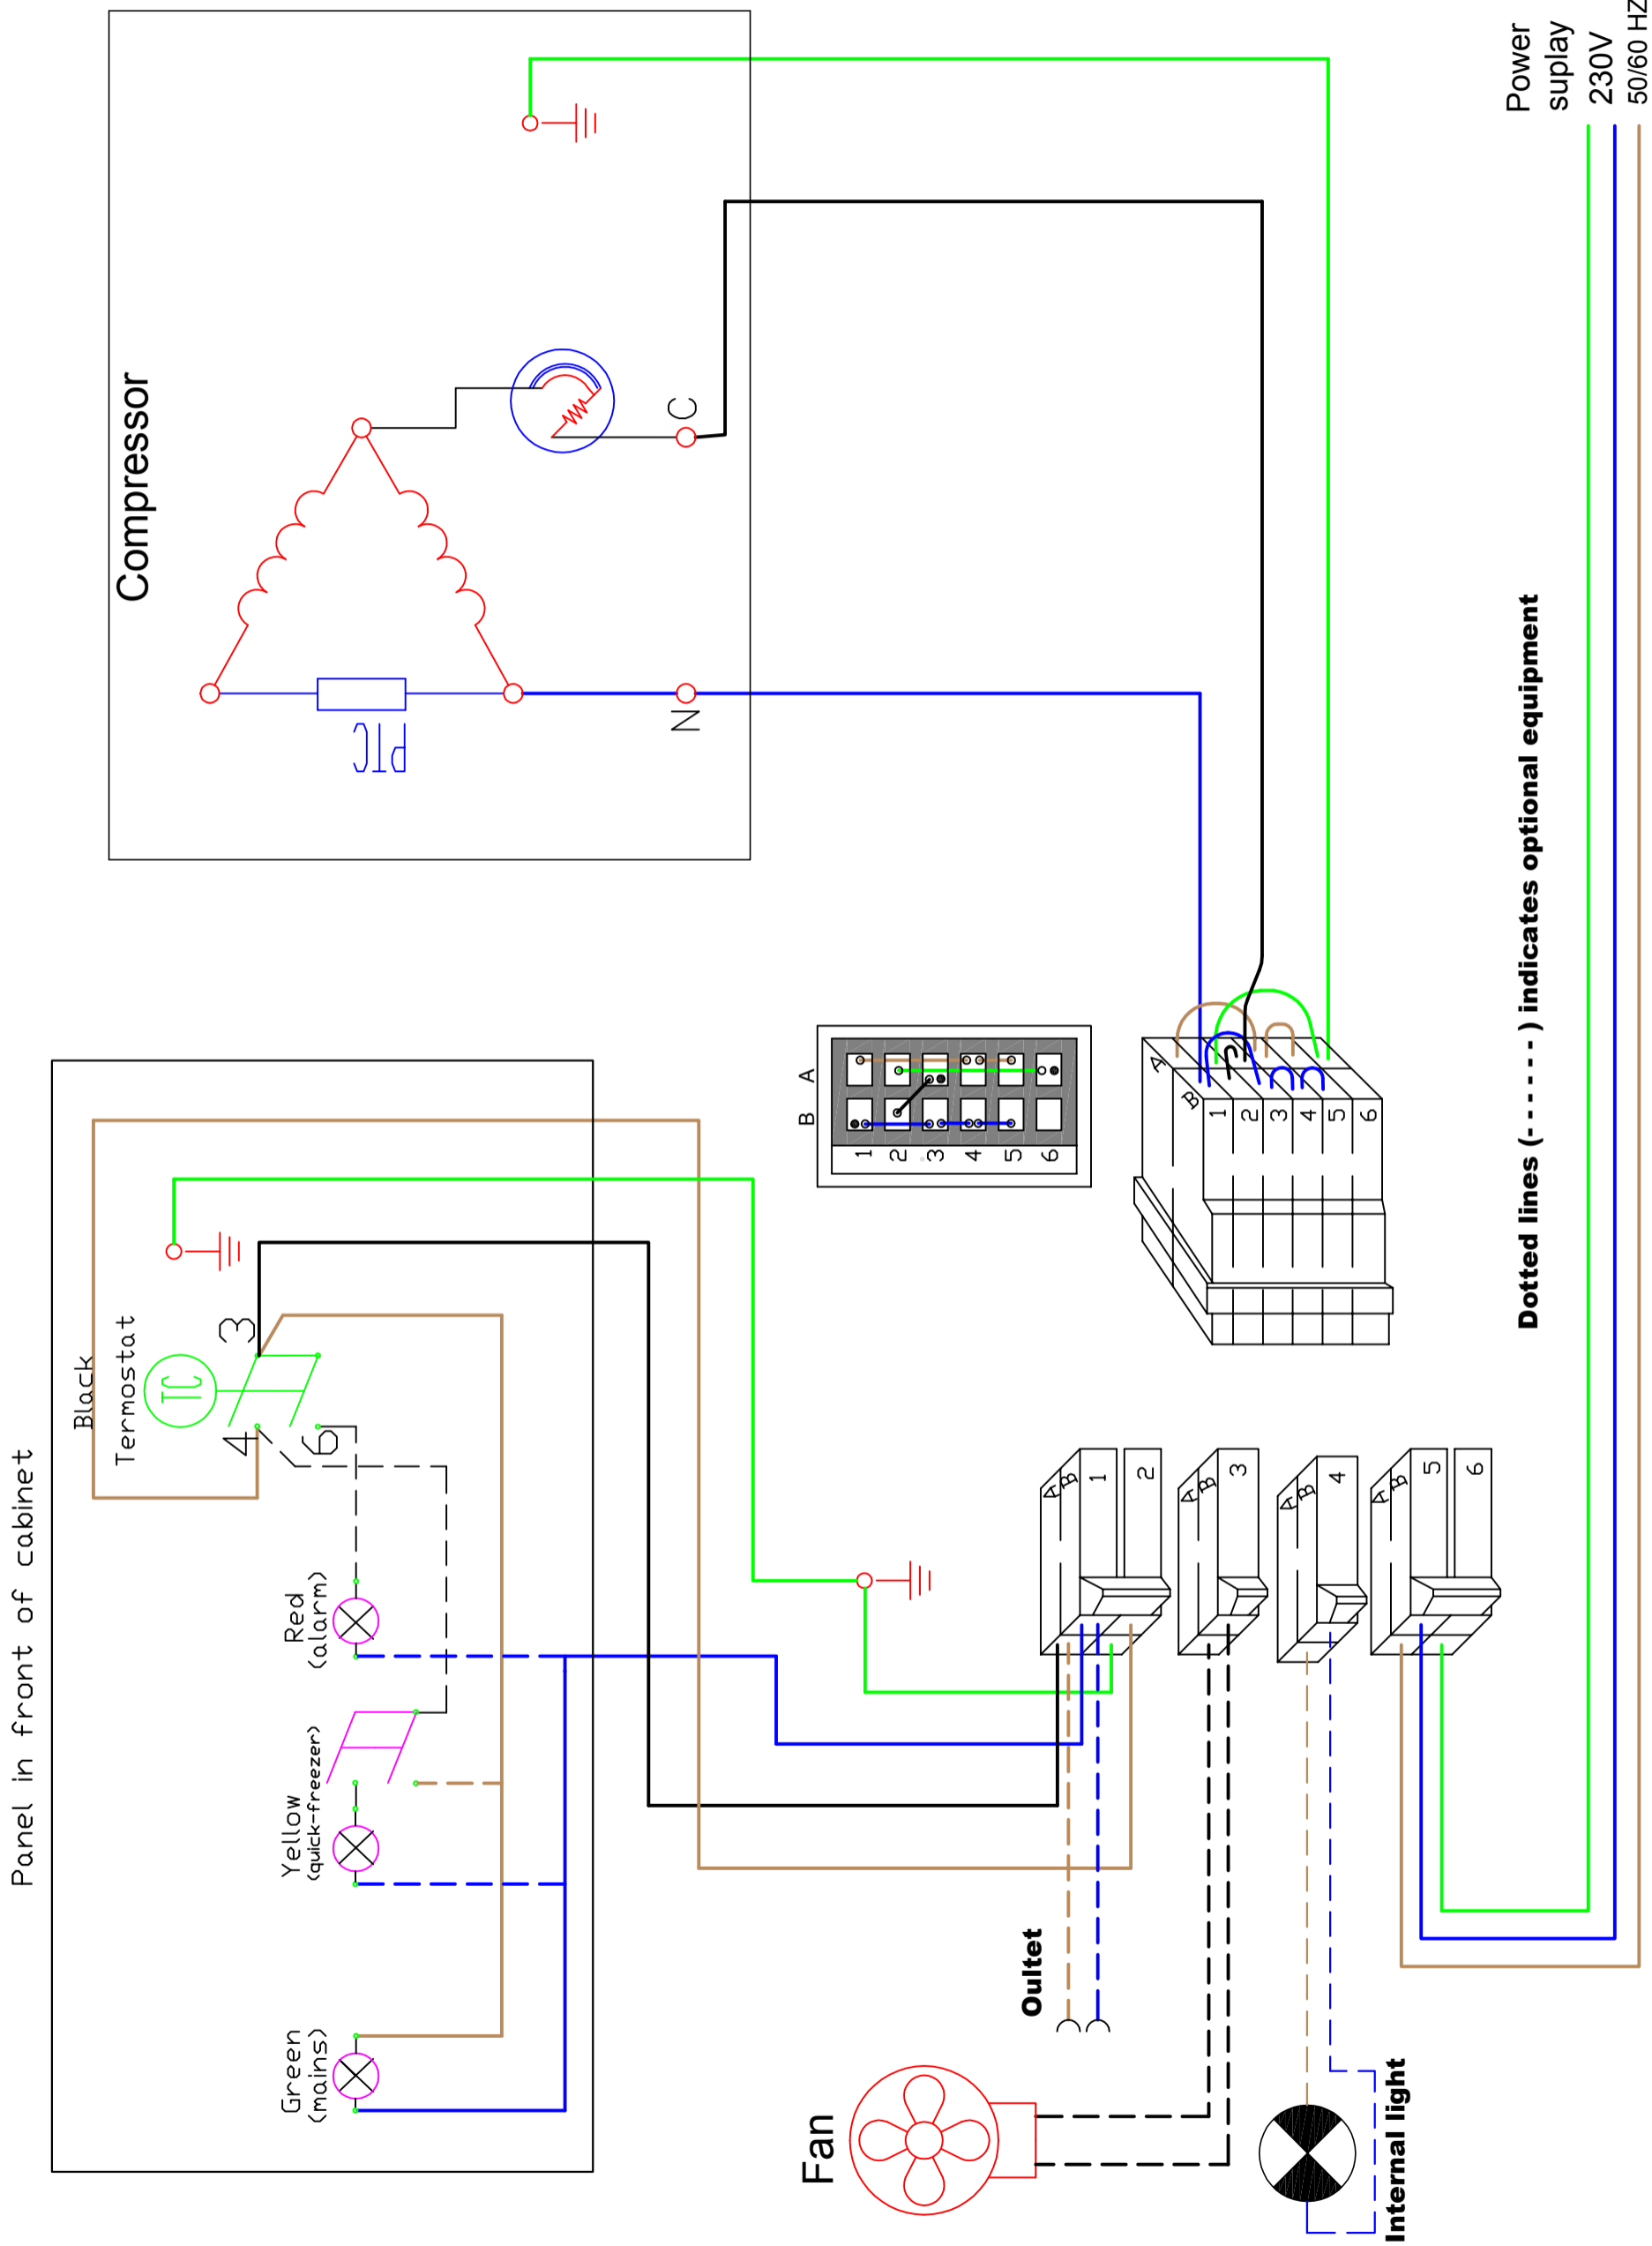

Wiring diagram Chest freezers appliances with LST starting equipment

Tegnet af/ Dato	Godkendt af / Dato	File name	Scale Ikke målfast
GH 230904		PDA TED0001	Side 1/1

Chest freezers appliances.