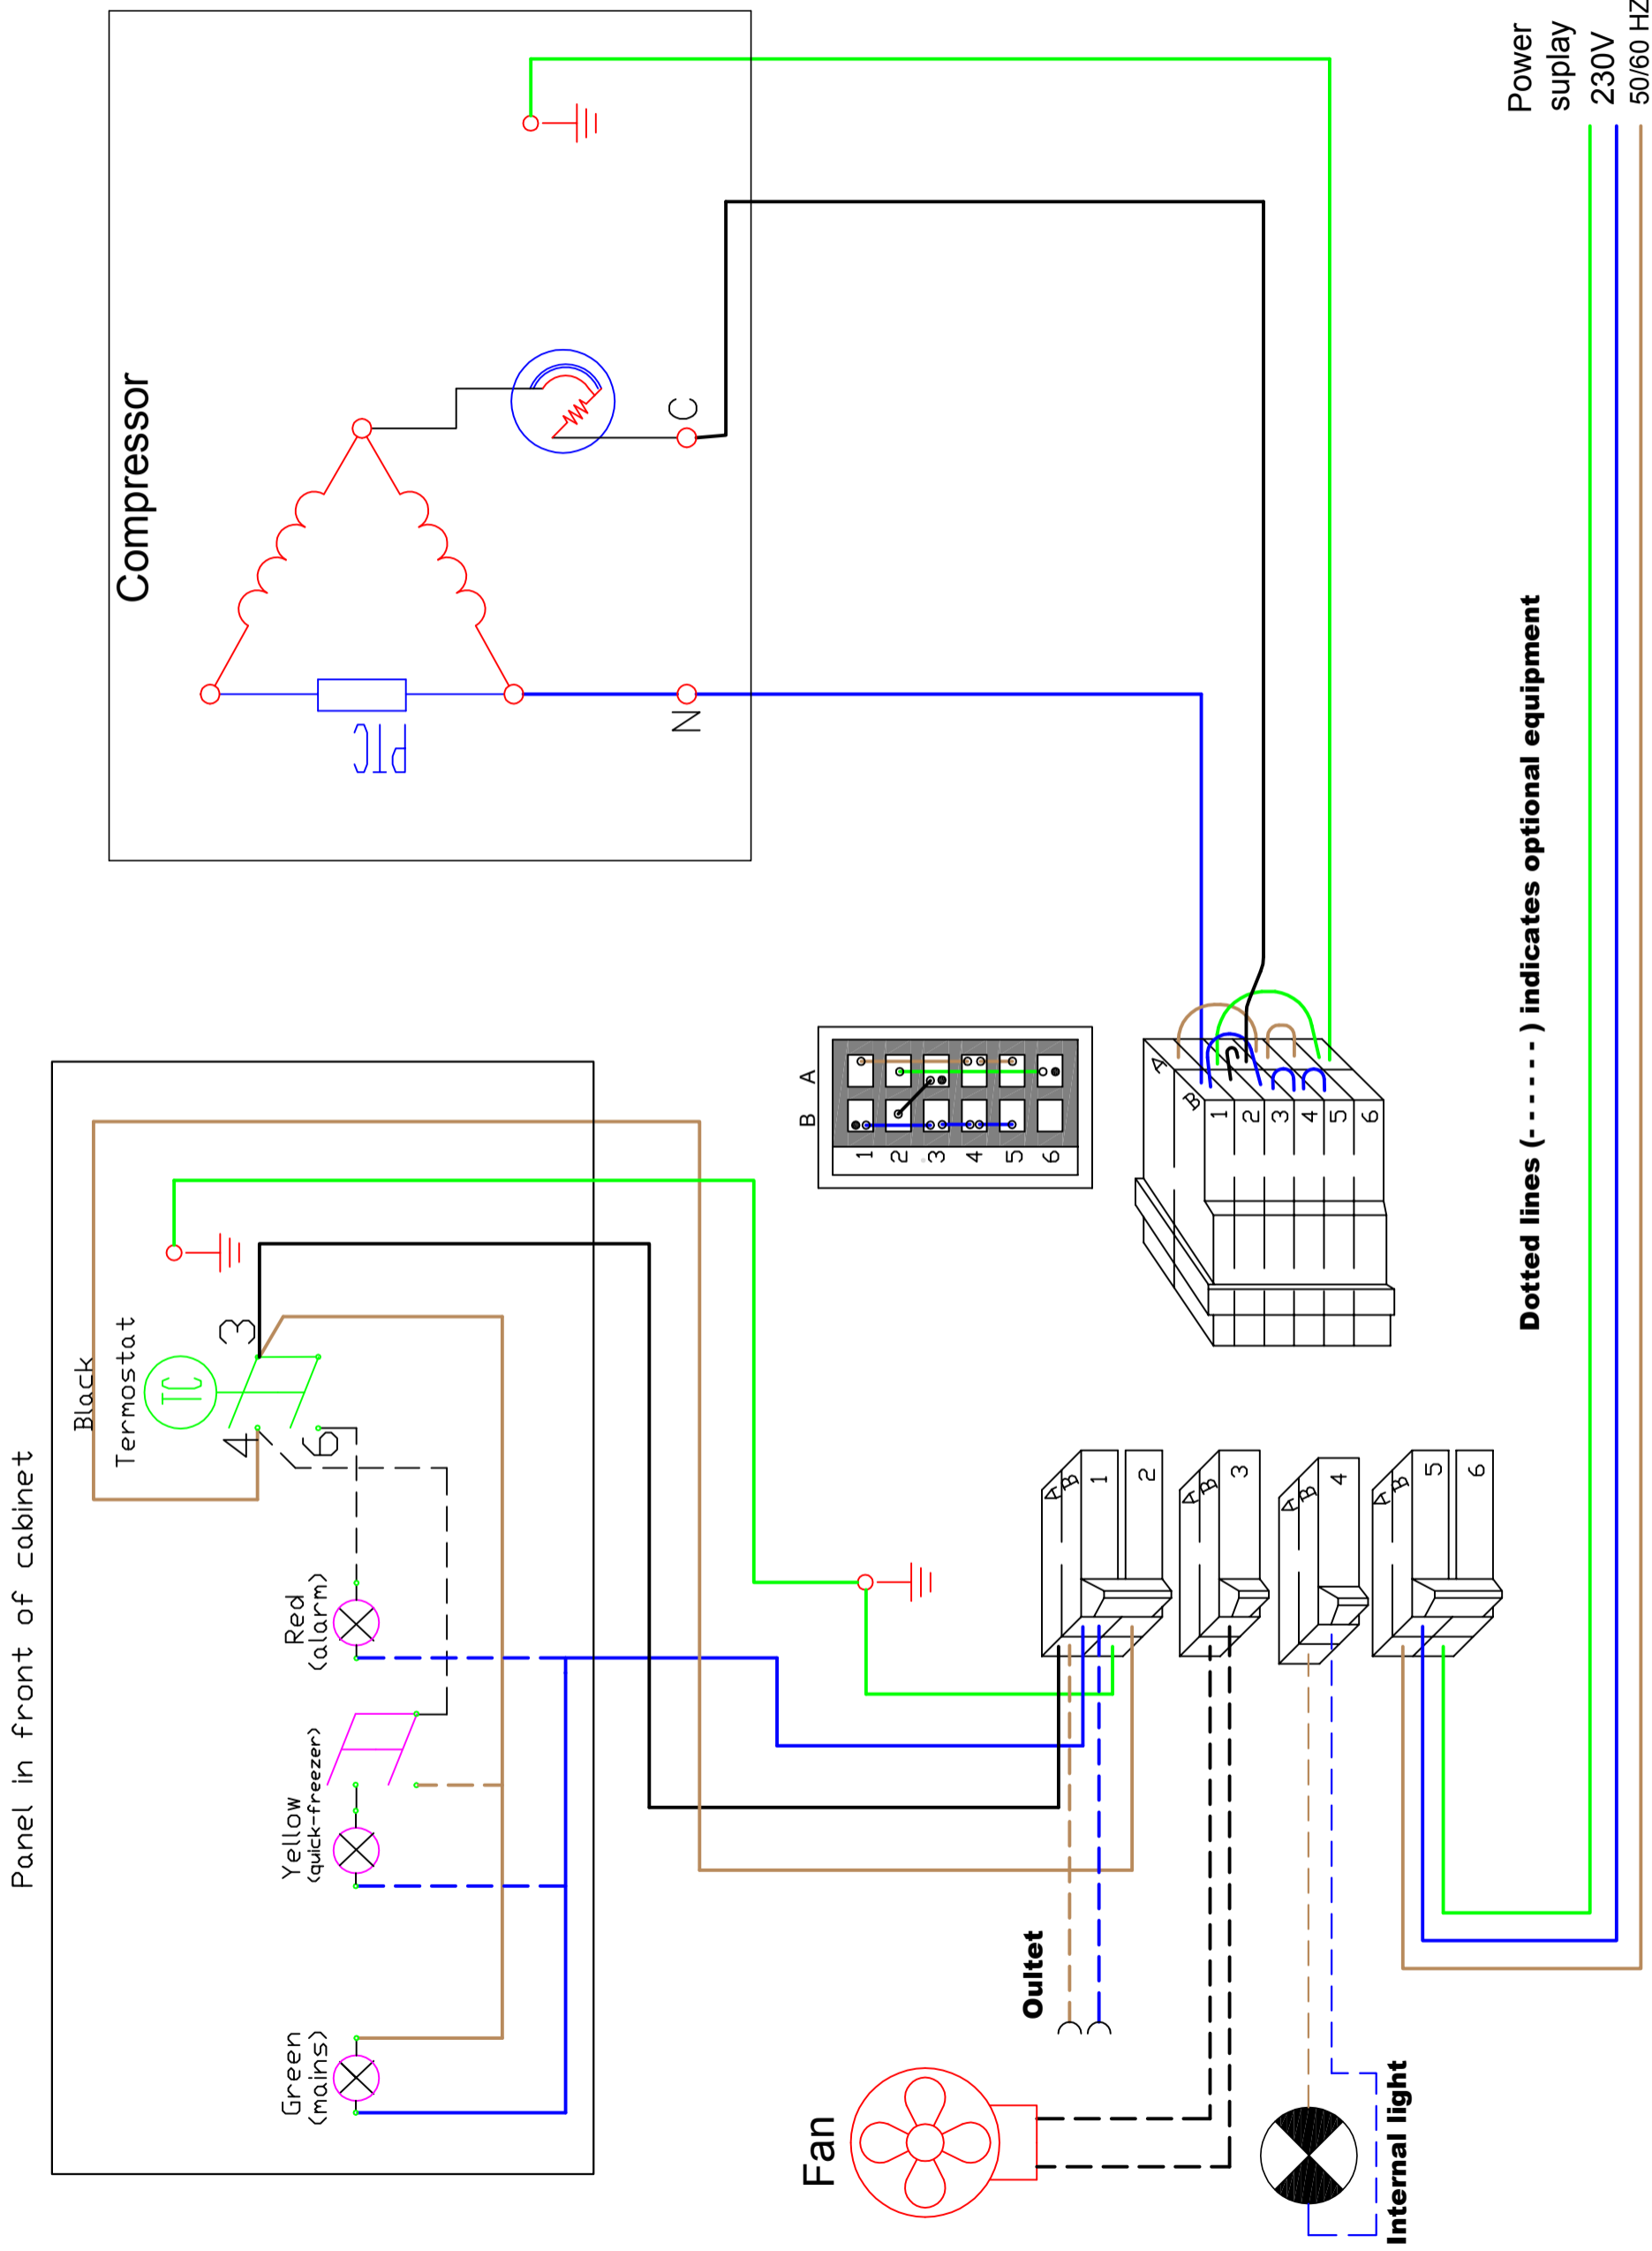

Wiring diagram Chest freezers appliances with LST starting equipment

Tegnet af/ Dato	Godkendt af / Dato	File name	Scale Ikke målfast
GH 230904		PDA TED0001	Side 1/1

Chest freezers appliances.