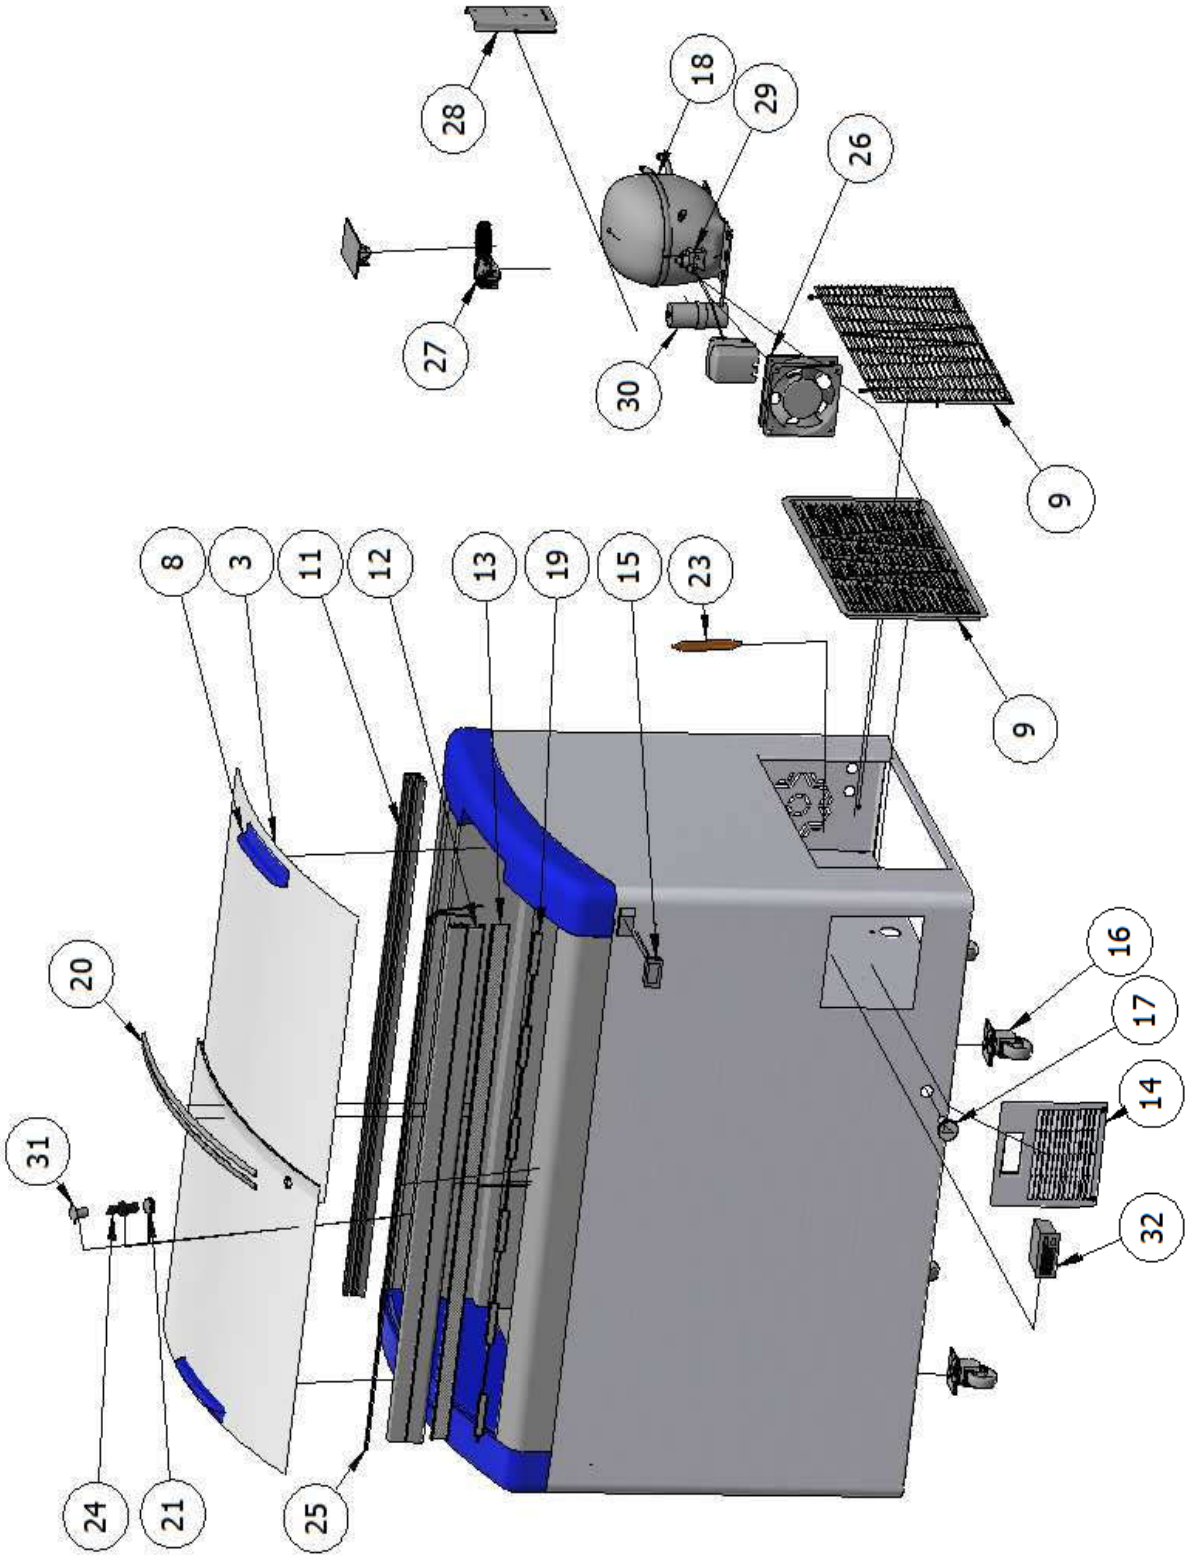

115 volt 60 Hz

ULSPEC.

ITEM NO.	DESCRIPTION	FOCUS 73		FOCUS 106		FOCUS 131		FOCUS 151		FOCUS 171	
		CODE		CODE		CODE		CODE		CODE	
32	Electronic thermostat. 115V Incl.sensor	DIXELL 30CH1		DIXELL 30CH1		DIXELL 30CH1		DIXELL 30CH1		DIXELL 30CH1	
27	Mechanical thermostat R290	TERMOSTAT11		TERMOSTAT11		TERMOSTAT11		TERMOSTAT11		TERMOSTAT11	
26	Fan115V	BLAES115 HBT		BLAES115 HBT		BLAES115 HBT		BLAES115 HBT		BLAES115 HBT	
18	Compressor 120V 60HZ. R290 Multiplug with cable	EM170UER TSKU0102		EM190UEX TSKU0102		NEU2140U1 TSKU0102		NEU2140U1 TSKU0102		NEU2140U1 TSKU0102	
29	Starting relay					NEU2140U1RE		NEU2140U1RE		NEU2140U1RE	
30	Starting capacitor					NEU2140U1SK		NEU2140U1SK		NEU2140U1SK	
	Motor protector/ KLIXON					NEU2140U1KL		NEU2140U1KL		NEU2140U1KL