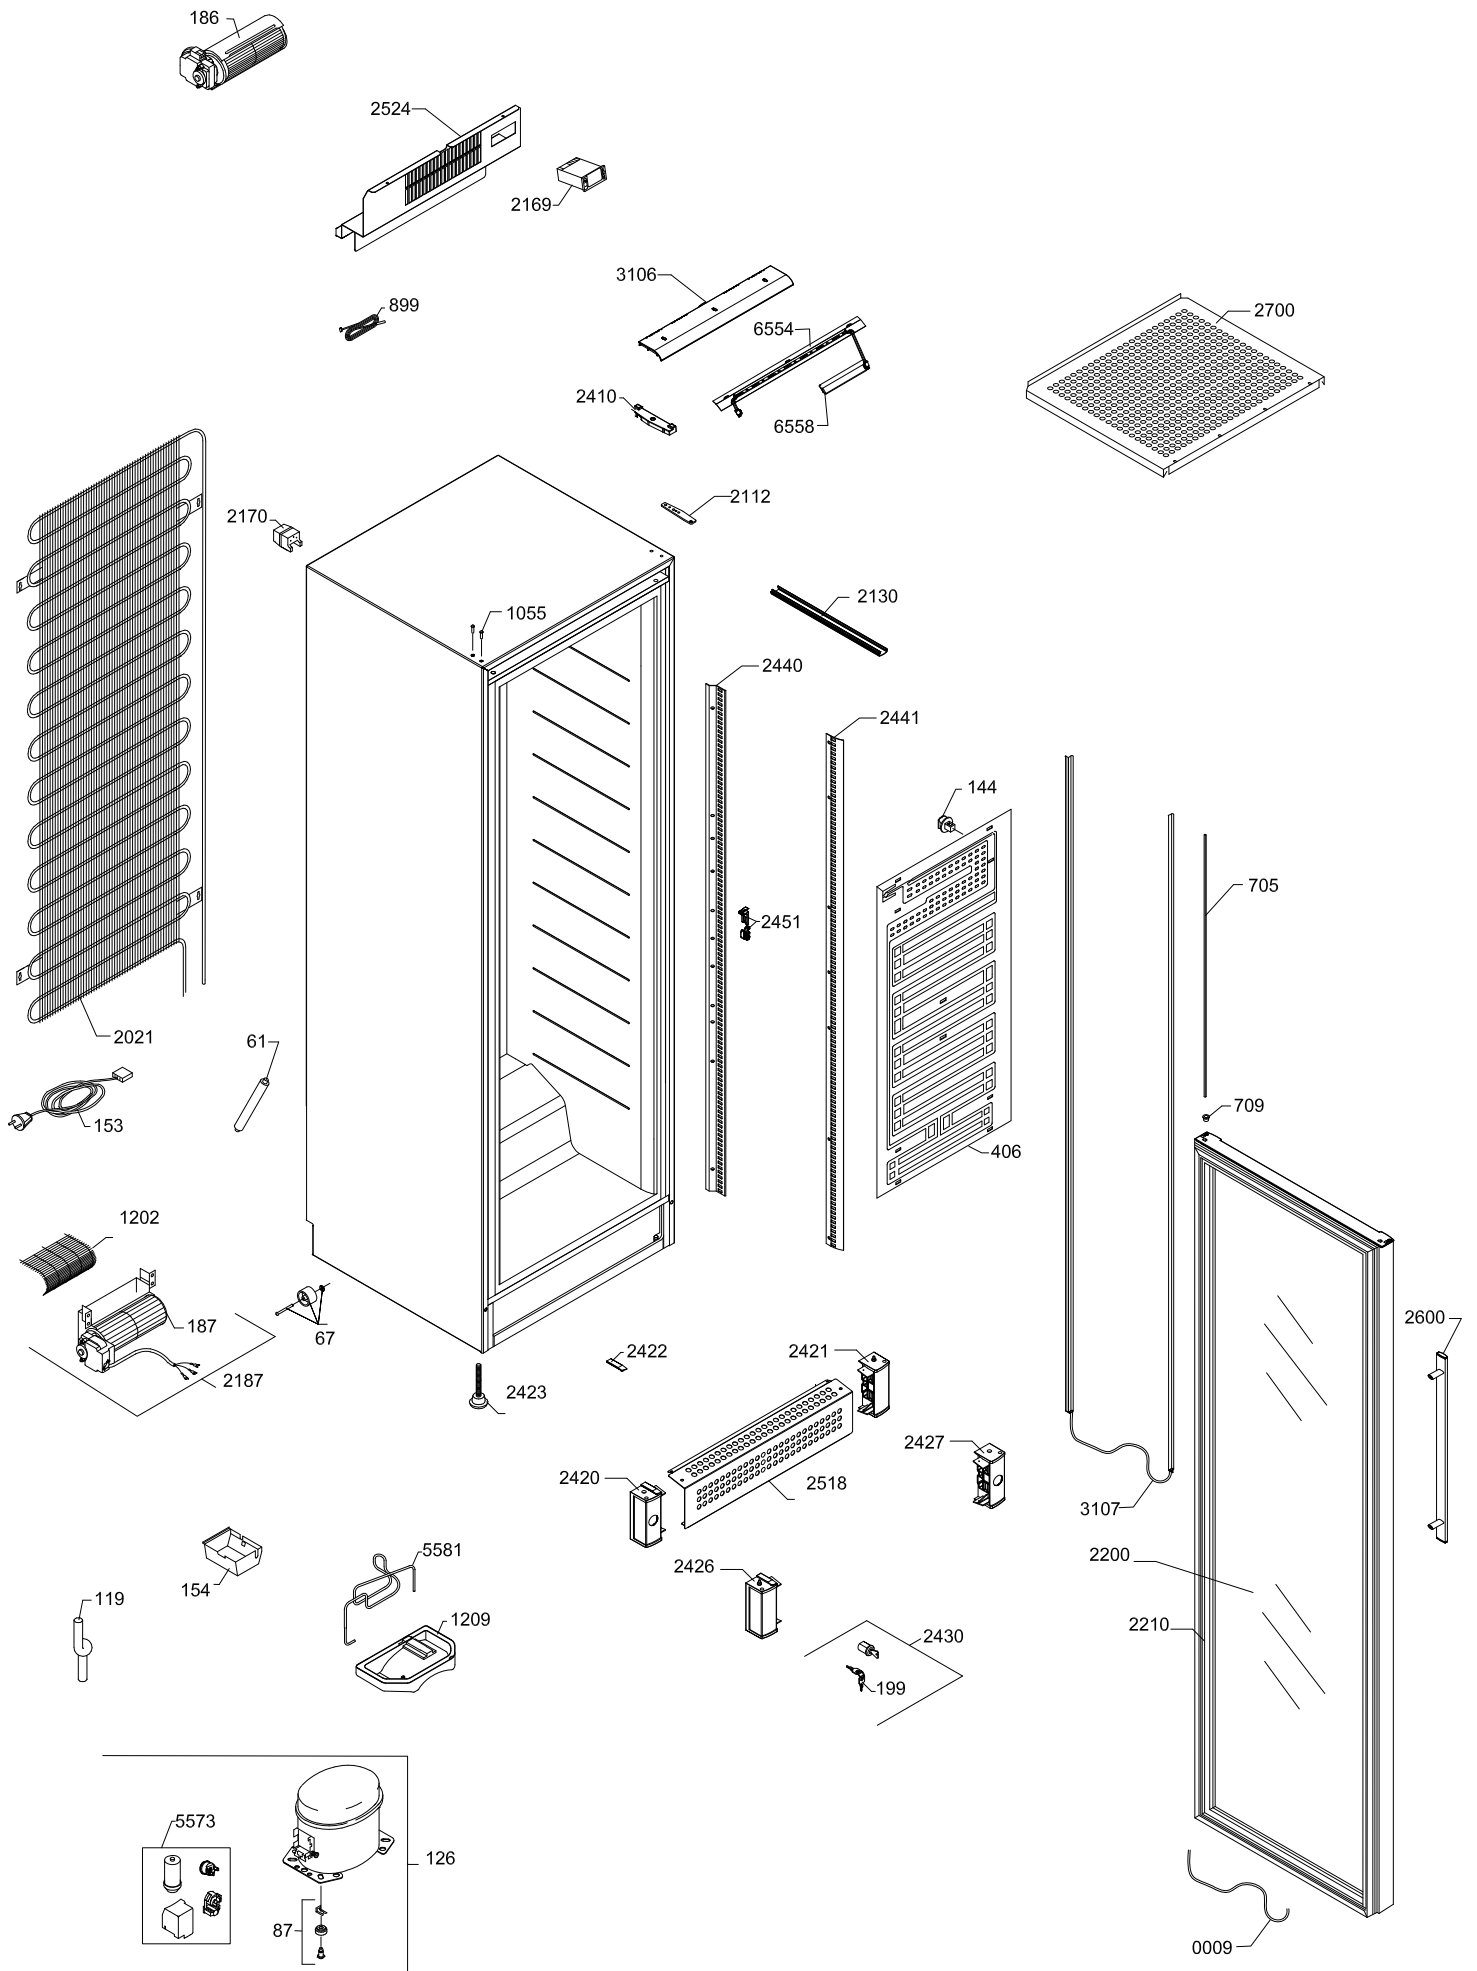

Glastürkühlschrank

M 210

Spare parts list and exploded assembly drawing

Reservedelsliste-Eksploderet

Art. 477800200

Position	Item number	Item name
0009	7511135	Wire for light, required for door reversing from right hinge side to left
0061	0-6538001	Filter drier,
0067	0-5235002	Castor, complete
0087	0-6038175	Base plate fittings, complete
0119	3010842	Defrost water seal
0129	8-036510839	Compressor - Complete EMX3118Y
0144	0-5238226	Holder for evaporator
0153	7535380	Power cord
0154	0-7038254	Cover for multiple plug
0186	0-7038902	Fan, 230V-50/60HZ
0187	7030132	Fan, 230v-50/60Hz.
0199	0-4838236	Key set 2 pcs EUROLOCKS / Kulcs szett (2 kulcs / szett)
0406	0-4050015-19	Evaporator
0705	1510062	Spring
0709	0-52387110103	Bush
0899	0-7211037	Sensor Set
1055	0-52386620103	Covering - black
1202	0-4238408	Grate
1209	6520430	Evaporating tray
2021	0-6238170	WOT condenser
2112	2041842-03	Hinge
2130	0-5239987-19	Wire conduit for top light
2169	0-7220011	Thermostat XR50CX
2170	0-A9301260103	Distance piece
2187	0-7050008	Fan,230v-50/60Hz.
2200	0-028000637	Door, complete, glass
2210	0-5239568-03	Gasket
2410	0-52392990103	Covering, hinge, upperpart
2420	A102530217	"L" Hinge + covering
2421	A102530218	"R" Hinge + covering + tap
2422	3010605-03	Slide shoe, left + right
2423	0-20381290103	Ajustable foot
2430	0-A9151272	Lock complete
2440	0-48381050619	Shelf strip, at the back
2441	0-48381060119	Shelf strip, in front
2451	0-A910316-53	Bracket
2518	0-4012256-03	Bottom panel. skirting board
2524	2042085-19	Covering plate
2600	0-A90135301	Hand lever
2700	2042491	Perforated Steel shelf w. Ø9 holes - FKG883
3106	0-5239612	Light screen
3107	7010203	LED light strip, door
3126	0-7050038	LED light strip
5072	7080120	4-pol plug, 2,5/4-pol
5573	A921321	Electrical parts for compressor
5581	6040558	Heating tube
6554	0-4050019	Top light
6558	7090376	Power Supply
XXXX	1006469	Wire diagram