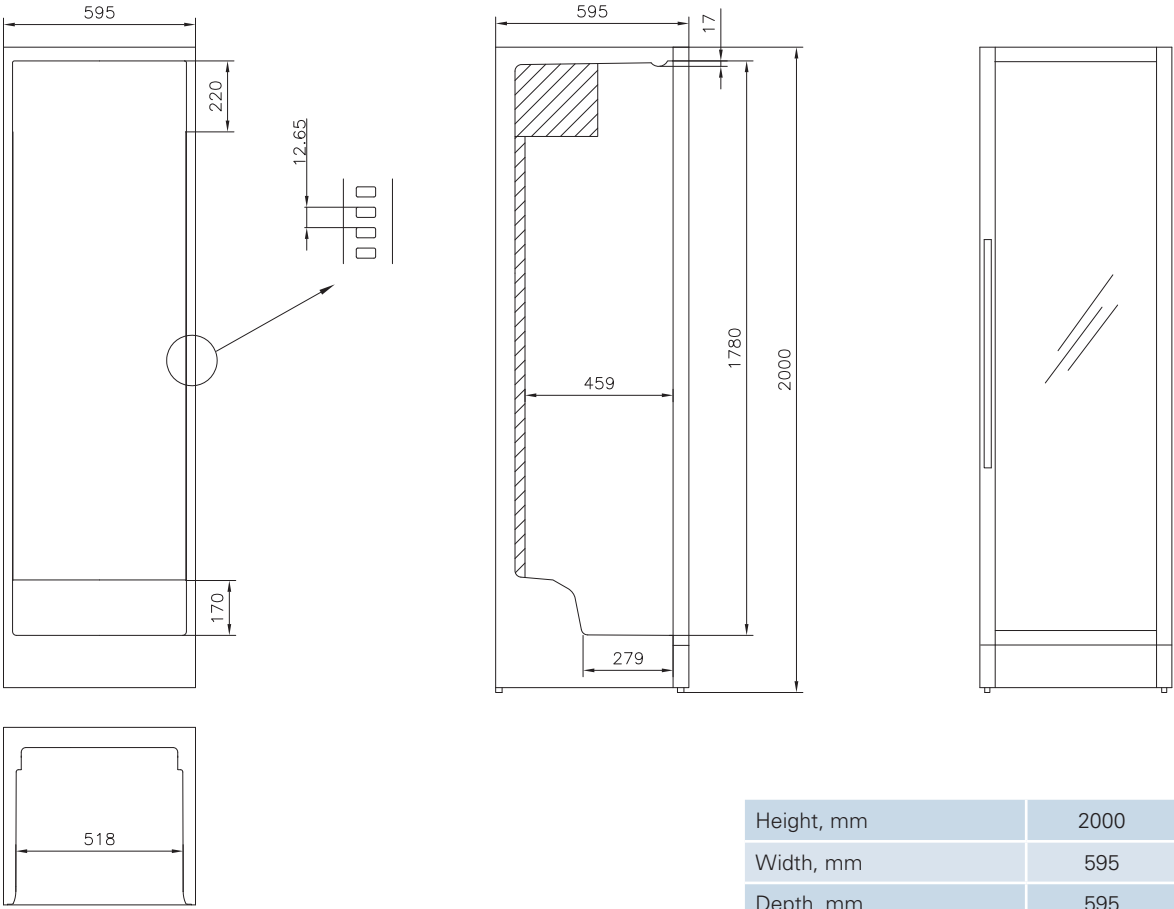

M 210

BOTTLE COOLER

All measurements in mm

Height, mm	2000
Width, mm	595
Depth, mm	595
Incl. handle, mm	640
Incl. open door, mm	1180