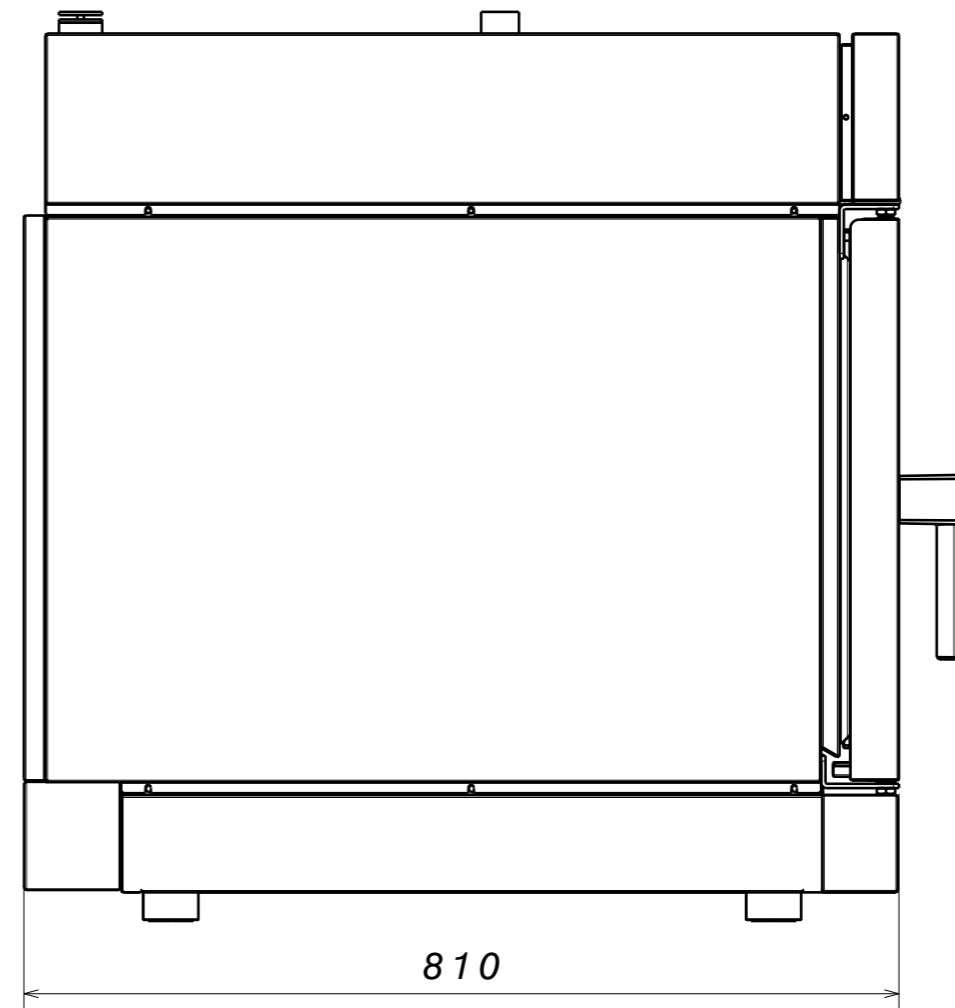

6 trays GN2/3
space between trays = 65mm

GRE 060

**6 trays GN1/1 (narrow version)
space between trays = 65mm**

GRE 106

6 trays GN1/1 (wide version)
space between trays = 65mm GRE 061