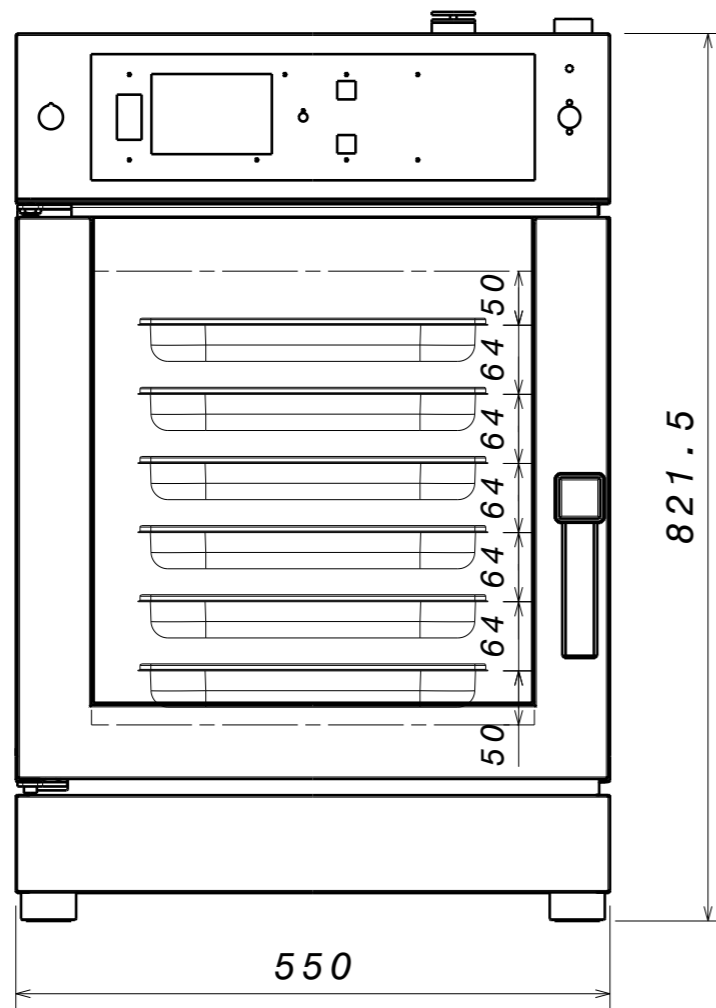

6 trays GN2/3
space between trays = 65mm

GRE 060

**6 trays GN1/1 (narrow version)
space between trays = 65mm**

GRE 106

6 trays GN1/1 (wide version)
space between trays = 65mm GRE 061