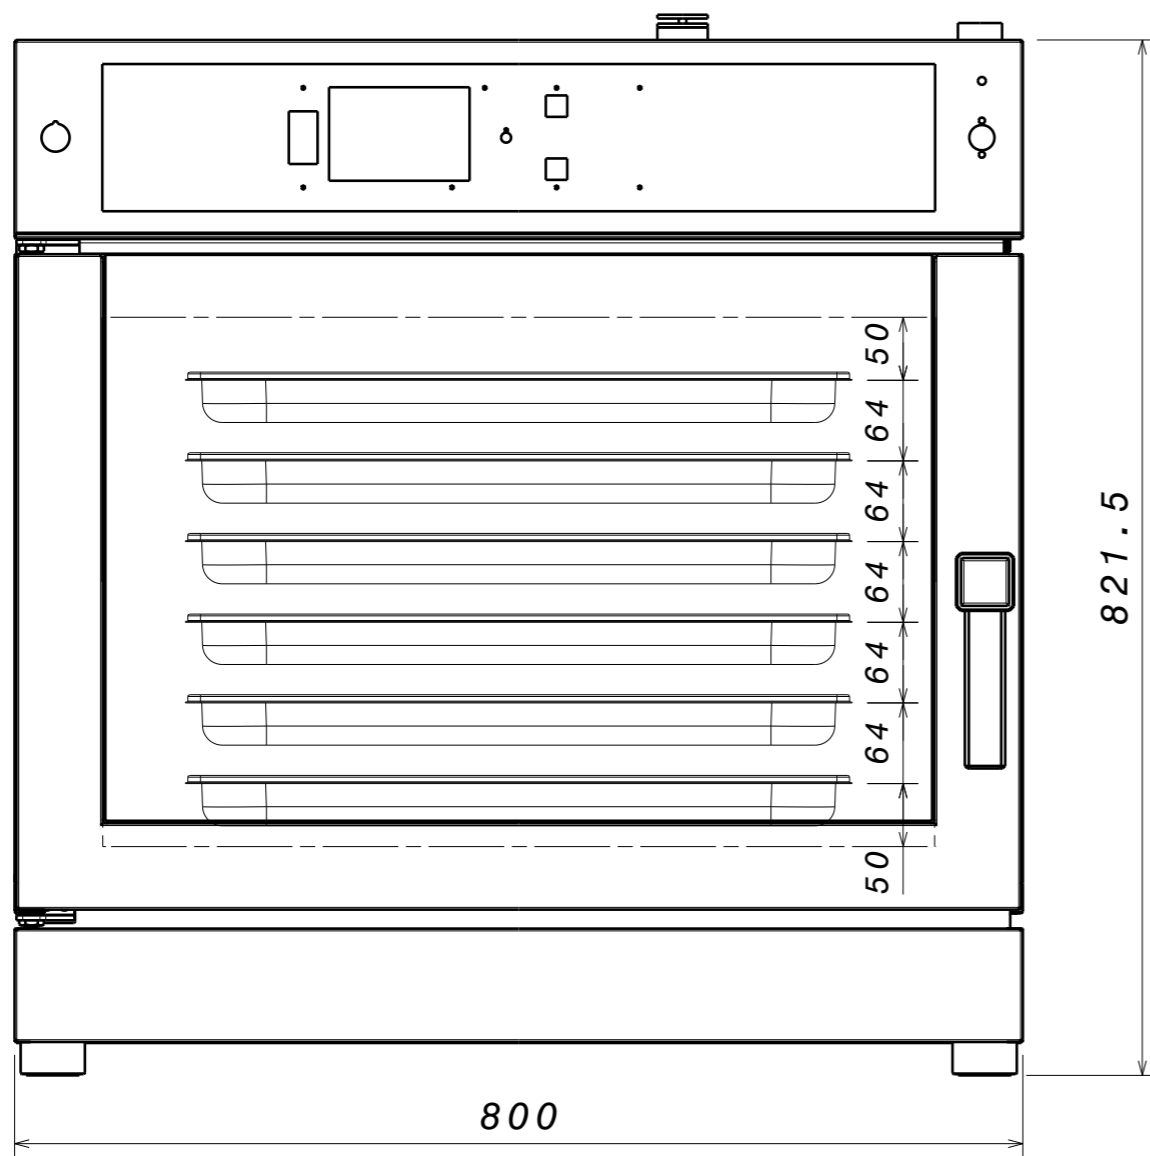

6 trays GN2/3
space between trays = 65mm

GRE 060

**6 trays GN1/1 (narrow version)
space between trays = 65mm**

GRE 106

6 trays GN1/1 (wide version)
space between trays = 65mm GRE 061