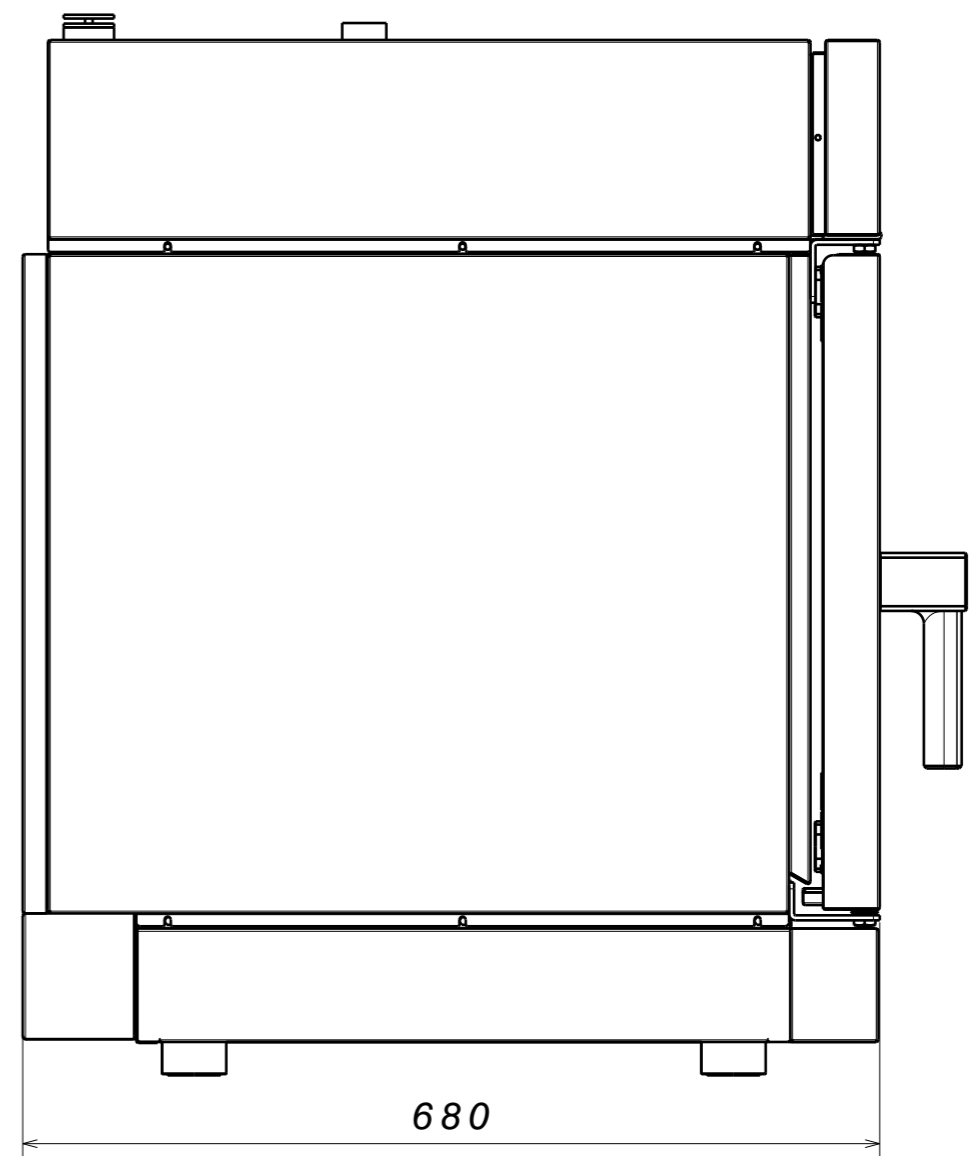

6 trays GN2/3
space between trays = 65mm

GRE 060

**6 trays GN1/1 (narrow version)
space between trays = 65mm**

GRE 106

6 trays GN1/1 (wide version)
space between trays = 65mm GRE 061